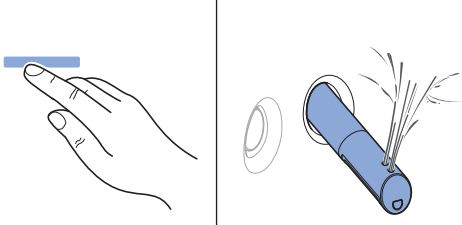

Result

- ✓ The shower procedure starts with the oscillating motion.

i You can stop the shower procedure early by pressing the <Shower> button once again.

Setting the spray intensity

Prerequisite

- The shower procedure is running.
- The spray intensity can be set in 5 levels.

1 Press the <+> button on the remote control.

2 Press the <-> button on the remote control.

3 Or: Press the <top> or <bottom> button on the lateral control panel.

Result

- ✓ This adapts the shower spray.

Setting the spray arm position