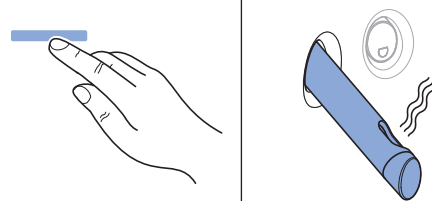

Result

- ✓ The drying procedure starts.

- i** You can stop the drying procedure early by pressing the <Dryer> button once again.

Setting the dryer air intensity

Prerequisite

- The drying procedure is running.
- The dryer air intensity can be set in 5 levels.

- 1** Press the <+> button on the remote control.

- 2** Press the <-> button on the remote control.

Result

- ✓ The dryer air intensity is adjusted.

Saving user profiles

4 different user profiles can be stored via the <user profile> buttons on the remote control.