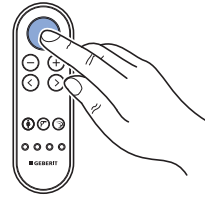

How to use the device

Re-assigning the remote control

i The device can only be operated with a single, assigned remote control.

- ▶ Press the <+> button on the remote control and the <up> button on the lateral control panel for approx. 30 seconds until [Pairing ok] appears on the display.

Result

- ✓ The shower toilet can be controlled by remote control.

Using the anal shower

Prerequisite

- You are sitting down on the WC seat ring.

- 1** Press the <Shower> button on the remote control.

- 2** Or: press the <Shower> button on the lateral control panel.