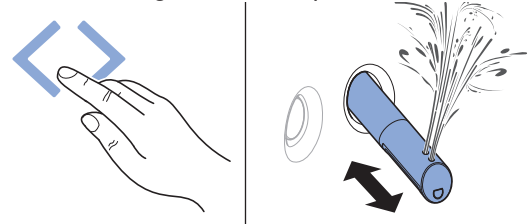

1 Press the <+> button on the remote control.

2 Press the <-> button on the remote control.

3 Or: Press the <top> or <bottom> button on the lateral control panel.

Result

- ✓ This adapts the shower spray.

Setting the spray arm position

Prerequisite

- The shower procedure is running.
- The spray arm position can be set in 5 levels.

▶ Press the <left> or <right> button.
✓ The spray arm moves forwards or backwards.

Result

- ✓ The spray arm is optimally positioned.

Switching the oscillating motion of the anal shower on and off

i The oscillating motion of the spray arm increases the cleaning effect.

Prerequisite

- The shower procedure is running.

▶ Press the [left] and [right] arrow keys at the same time to switch the oscillating motion off and on during the shower procedure.