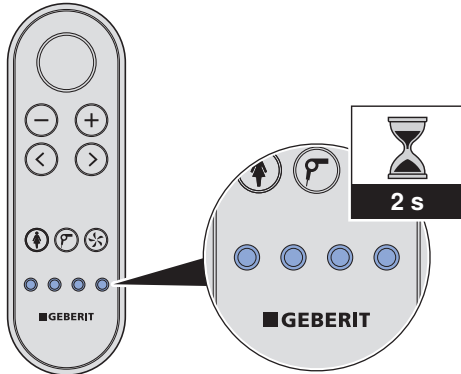

Result

- ✓ The drying procedure starts.

- i** You can stop the drying procedure early by pressing the <Dryer> button once again.

Setting the dryer air intensity

Prerequisite

- The drying procedure is running.
- The dryer air intensity can be set in 5 levels.

- 1** Press the <+> button on the remote control.

- 2** Press the <-> button on the remote control.

Result

- ✓ The dryer air intensity is adjusted.

Saving user profiles

4 different user profiles can be stored via the <user profile> buttons on the remote control.

- i** User profiles allow you to access your personal settings directly. Select your user profile as soon as you sit down.

- ▶ Press one of the 4 <user profile> buttons for more than 2 seconds.

Result

- ✓ The current settings are saved to this button.