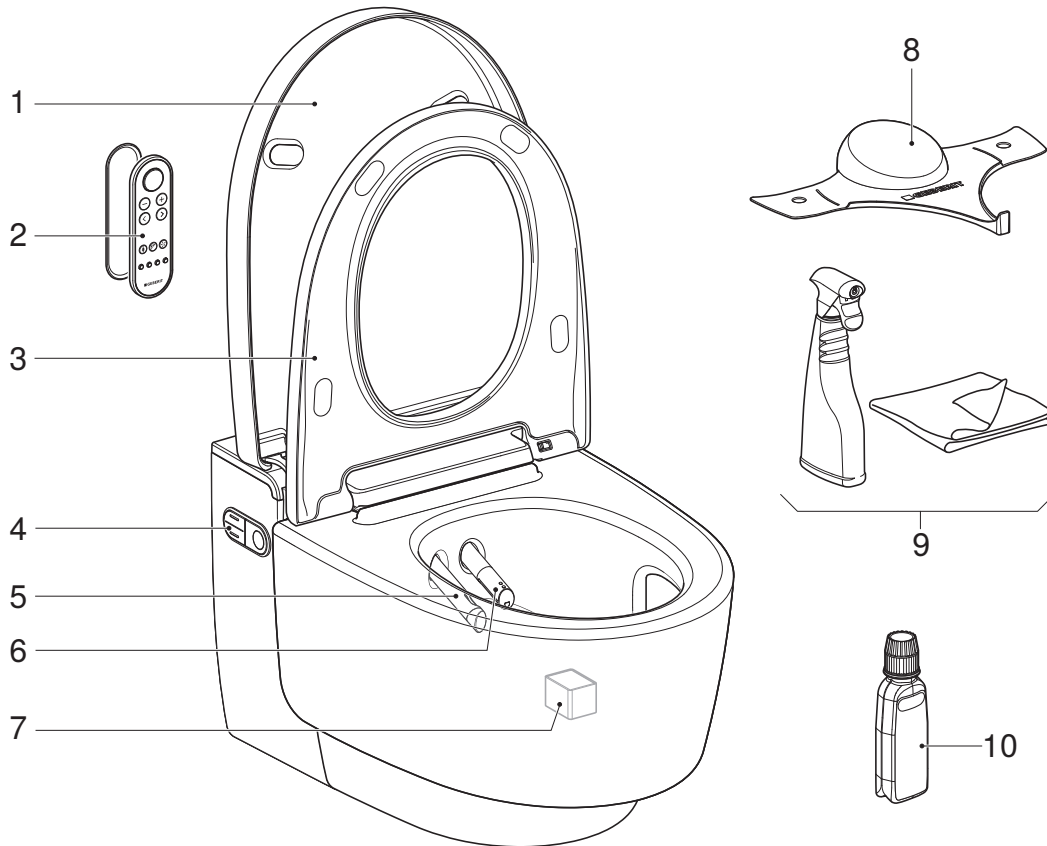

GEBERIT AQUACLEAN MERA COMFORT

 **GEBERIT**

QUICK GUIDE

971-177-00.0(0)

Getting to know your device

The device at a glance

- 1 WC lid
- 2 Remote control with magnetic wall-mounted holder
- 3 WC seat ring with WC seat heating and QuickRelease function
- 4 Lateral control panel with status LED
- 5 Dryer arm with dryer nozzle
- 6 Spray arm with spray nozzle and Lady shower nozzle
- 7 Ceramic honeycomb filter (art. no. 242.999.00.1)
- 8 Spray shield
- 9 Geberit AquaClean cleaning set (art. no. 242.547.00.1)
- 10 Geberit AquaClean descaling agent (art. no. 147.040.00.1)