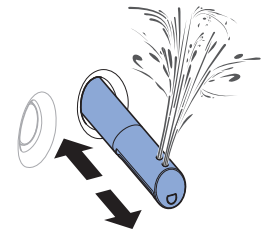

Result

- ✓ The shower procedure starts with the oscillating motion.

i You can stop the shower procedure early by pressing the <Shower> button once again.

Setting the spray intensity

Prerequisite

- The shower procedure is running.
- The spray intensity can be set in 5 levels.