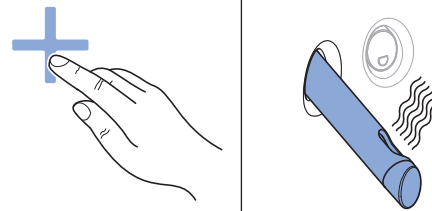

Result

- ✓ The drying procedure starts.

- i** You can stop the drying procedure early by pressing the <Dryer> button once again.

Setting the dryer air intensity

Prerequisite

- The drying procedure is running.
- The dryer air intensity can be set in 5 levels.

- 1** Press the <+> button on the remote control.

- 2** Press the <-> button on the remote control.

Result

- ✓ The dryer air intensity is adjusted.

Saving user profiles

4 different user profiles can be stored via the <user profile> buttons on the remote control.