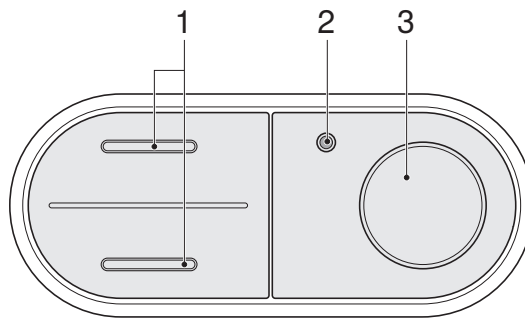

Rear side of the remote control

You can access system settings and additional functions from the rear side of the remote control.

- 1 Battery compartment
- 2 LCD display
- 3 <up>/<down>, <left>/<right> arrow keys

Lateral control panel

The shower toilet functions of the device can be operated from the lateral control panel on the shower toilet.

- 1 <up>/<down> buttons: decrease or increase the spray intensity
- 2 Status LED
- 3 <Shower> button: start or stop the anal shower or the Lady shower