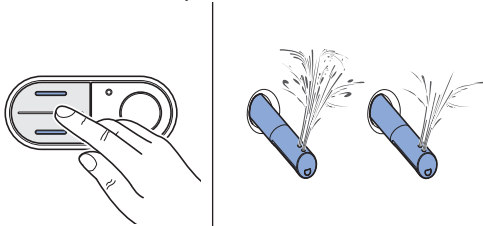

Result

- ✓ The shower procedure starts with the oscillating motion.

i You can stop the shower procedure early by pressing the <Shower> button once again.

Setting the spray intensity

Prerequisite

- The shower procedure is running.
- The spray intensity can be set in 5 levels.

1 Press the <+> button on the remote control.

2 Press the <-> button on the remote control.

3 Or: Press the <top> or <bottom> button on the lateral control panel.

Result

- ✓ This adapts the shower spray.

Setting the spray arm position