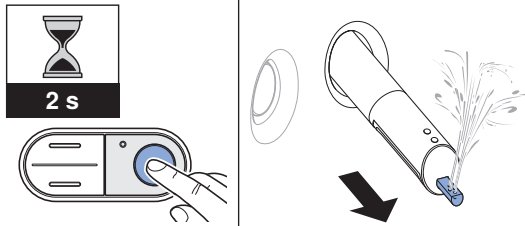

Using the Lady shower

- i** The woman's intimate area is a very sensitive zone and requires special and prudent care. The Lady shower must be set to your ergonomic conditions to achieve an optimal cleaning result. The position of the spray nozzle and the spray intensity must be selected so that the shower spray cannot penetrate the vagina.

Prerequisite

- You are sitting down on the WC seat ring.

- 1** Press the <Lady shower> button on the remote control.

- 2** Or: Press the <Shower> button on the lateral control panel for 2 seconds.

Result

- ✓ The Lady shower switches on and the shower procedure starts.