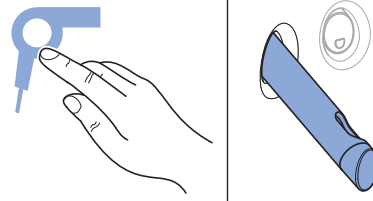

Using the dryer

Prerequisite

- You have ended the shower procedure.

1. Press the <Dryer> button on the remote control.