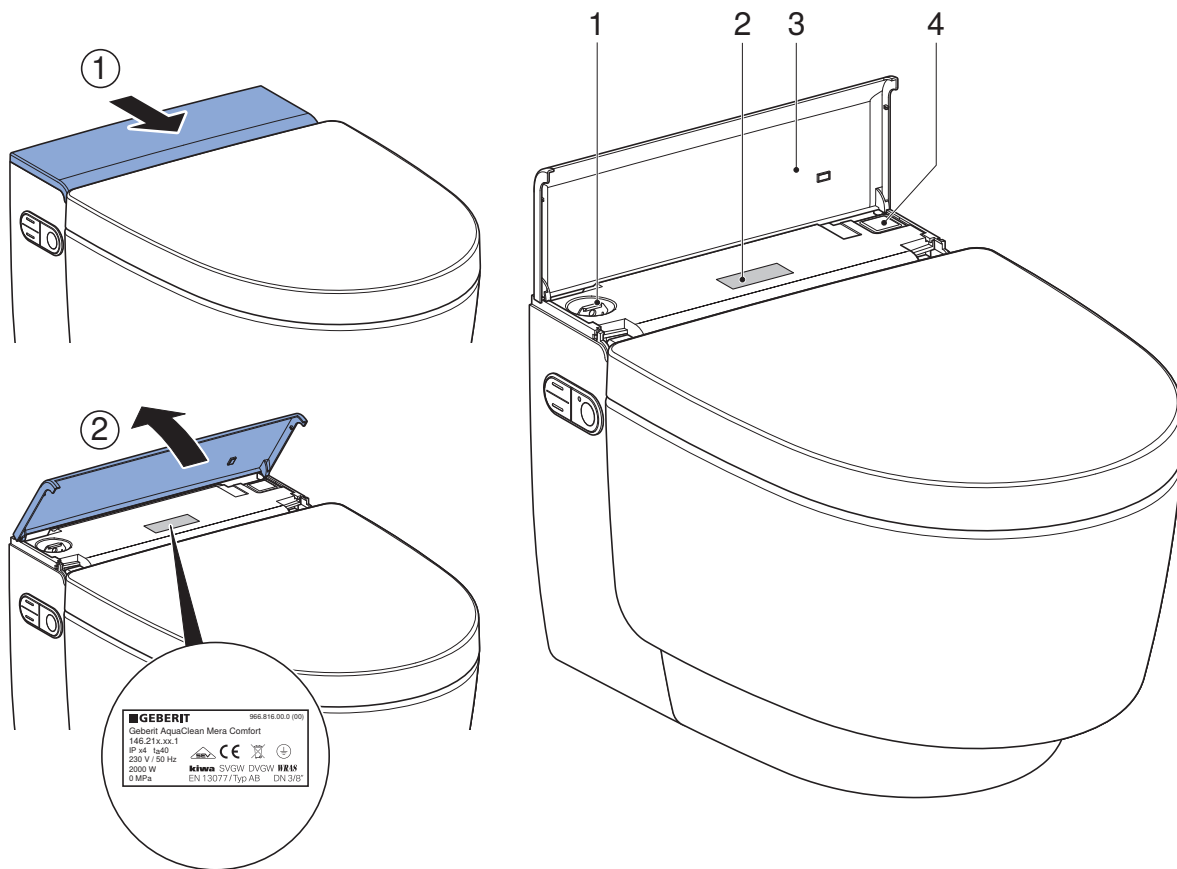

GEBERIT AQUACLEAN MERA COMFORT

 **GEBERIT**

QUICK GUIDE

971-177-00.0(0)

Getting to know your device

The device at a glance

- 1 WC lid
- 2 Remote control with magnetic wall-mounted holder
- 3 WC seat ring with WC seat heating and QuickRelease function
- 4 Lateral control panel with status LED
- 5 Dryer arm with dryer nozzle
- 6 Spray arm with spray nozzle and Lady shower nozzle
- 7 Ceramic honeycomb filter (art. no. 242.999.00.1)
- 8 Spray shield
- 9 Geberit AquaClean cleaning set (art. no. 242.547.00.1)
- 10 Geberit AquaClean descaling agent (art. no. 147.040.00.1)