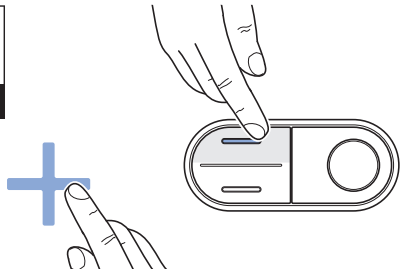

You can access the following information via the Geberit Home App:

- Step-by-step instructions
 - Cleaning the spray nozzle and dryer arm (optional)
 - Replacing the ceramic honeycomb filter (optional)
 - Displaying descaling
- Explanatory videos
 - Playing function videos
 - Playing maintenance and cleaning videos
- Troubleshooting
 - Display error messages
- User manual
 - Displaying the user manual

How to use the device

Re-assigning the remote control

i The device can only be operated with a single, assigned remote control.

- ▶ Press the <+> button on the remote control and the <up> button on the lateral control panel for approx. 30 seconds until [Pairing ok] appears on the display.