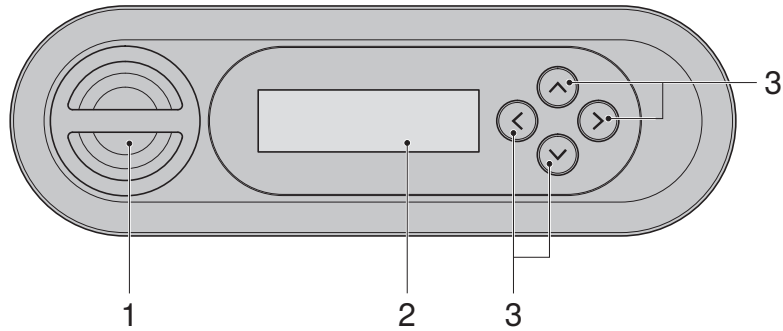

The shower toilet can be operated via remote control, the lateral control panel on the shower toilet and the Geberit Home App.

The remote control function of the Geberit AquaClean shower toilet is deactivated while the shower toilet is connected to the Geberit Home App.

Front side of the remote control

All functions for daily use can be operated from the front side of the remote control.

- 1 <Shower> button: start and stop the spray functionality / lift or lower the WC lid / stop the dryer functionality and the Lady shower
- 2 <->/<+> buttons: decrease or increase the spray intensity/dryer air intensity
- 3 <left>/<right> arrow keys: set the spray arm position
- 4 <Lady shower> button: start and stop the Lady shower
- 5 <Dryer> button: start and stop the dryer
- 6 <Odour extraction> button: start and stop odour extraction
- 7 <User profile> buttons: select the user profiles 1–4

Rear side of the remote control

You can access system settings and additional functions from the rear side of the remote control.

- 1 Battery compartment
- 2 LCD display
- 3 <up>/<down>, <left>/<right> arrow keys

Lateral control panel

The shower toilet functions of the device can be operated from the lateral control panel on the shower toilet.

- 1 <up>/<down> buttons: decrease or increase the spray intensity
- 2 Status LED
- 3 <Shower> button: start or stop the anal shower or the Lady shower