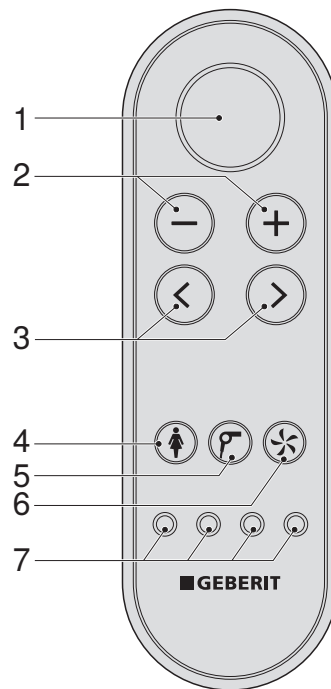

GEBERIT AQUACLEAN MERA COMFORT

 **GEBERIT**

QUICK GUIDE

971-177-00.0(0)

Getting to know your device

The device at a glance

- 1 WC lid
- 2 Remote control with magnetic wall-mounted holder
- 3 WC seat ring with WC seat heating and QuickRelease function
- 4 Lateral control panel with status LED
- 5 Dryer arm with dryer nozzle
- 6 Spray arm with spray nozzle and Lady shower nozzle
- 7 Ceramic honeycomb filter (art. no. 242.999.00.1)
- 8 Spray shield
- 9 Geberit AquaClean cleaning set (art. no. 242.547.00.1)
- 10 Geberit AquaClean descaling agent (art. no. 147.040.00.1)

- 1 Filling opening with plug for Geberit AquaClean descaling agent
- 2 Specification plate with serial number
- 3 Design cover with magnet
- 4 Power switch

Operating concept

About the operating concept

The shower toilet can be operated via remote control, the lateral control panel on the shower toilet and the Geberit Home App.

The remote control function of the Geberit AquaClean shower toilet is deactivated while the shower toilet is connected to the Geberit Home App.

Front side of the remote control

All functions for daily use can be operated from the front side of the remote control.

- 1 <Shower> button: start and stop the spray functionality / lift or lower the WC lid / stop the dryer functionality and the Lady shower
- 2 <->/<+> buttons: decrease or increase the spray intensity/dryer air intensity
- 3 <left>/<right> arrow keys: set the spray arm position
- 4 <Lady shower> button: start and stop the Lady shower
- 5 <Dryer> button: start and stop the dryer
- 6 <Odour extraction> button: start and stop odour extraction
- 7 <User profile> buttons: select the user profiles 1–4