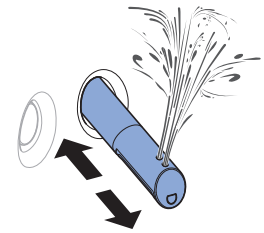

Using the anal shower

Prerequisite

- You are sitting down on the WC seat ring.

1. **1** Press the <Shower> button on the remote control.

1. **2** Or: press the <Shower> button on the lateral control panel.