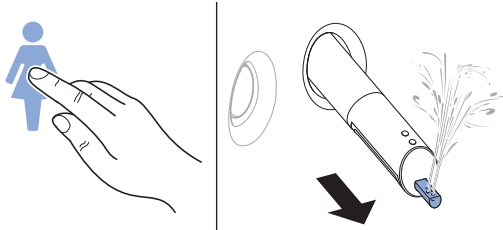

Using the Lady shower

1. **i** The woman's intimate area is a very sensitive zone and requires special and prudent care. The Lady shower must be set to your ergonomic conditions to achieve an optimal cleaning result. The position of the spray nozzle and the spray intensity must be selected so that the shower spray cannot penetrate the vagina.

Prerequisite

- You are sitting down on the WC seat ring.

1. **1** Press the <Lady shower> button on the remote control.

1. **2** Or: Press the <Shower> button on the lateral control panel for 2 seconds.