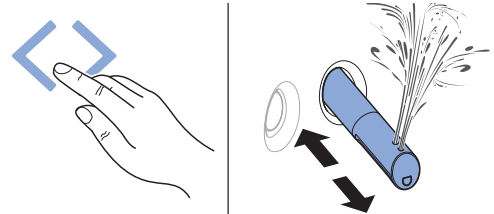

1 Press the <+> button on the remote control.

2 Press the <-> button on the remote control.

3 Or: Press the <top> or <bottom> button on the lateral control panel.

Result

- ✓ This adapts the shower spray.

Setting the spray arm position

Prerequisite

- The shower procedure is running.
- The spray arm position can be set in 5 levels.

▶ Press the <left> or <right> button.
✓ The spray arm moves forwards or backwards.

Result

- ✓ The spray arm is optimally positioned.