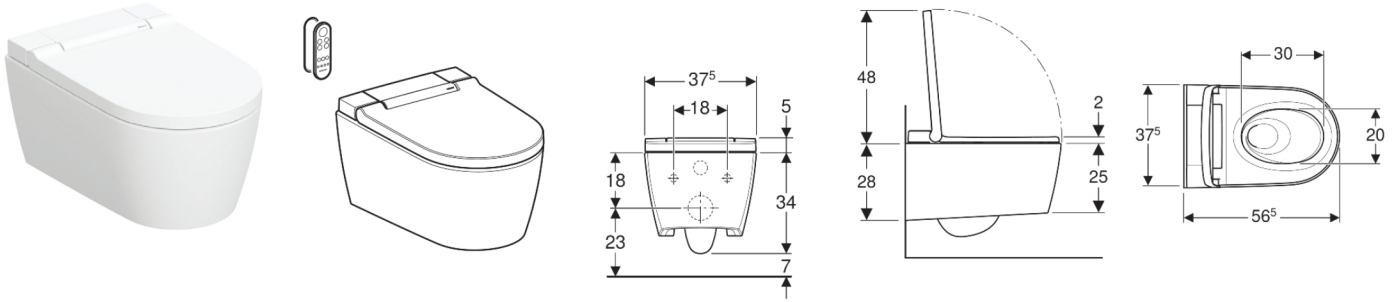

# 146.220.JT.1 - AquaClean Sela White Satin

## Application purposes

- For convenient toilet use
- For gently cleaning the anal and vaginal areas with water

## Characteristics

- Water heating via continuous flow heater
- Anal shower with WhirlSpray shower technology
- Separate Lady shower nozzle in protected park position
- Adjustable shower water temperature
- Spray intensity can be set to five different levels
- Spray arm can be set to five different positions
- Adjustable oscillating spray (automatic forward and reverse motion of the spray arm)
- Automatic pre- and postrinsing of the spray nozzle with fresh water
- Descaling programme
- Rimless WC ceramic appliance featuring TurboFlush flush technology
- Washdown WC
- User detection
- WC seat ring and WC lid with soft-closing mechanism
- WC lid with SoftOpening
- Activation of the orientation light via brightness sensor
- Orientation light can be set in seven colours
- Functions and settings via remote control
- Four user profiles can be programmed
- Compatible with Geberit Home App
- Water supply connection on the left, hidden behind the WC ceramic
- Mains connection with flexible three-core sheathed cable, on the right side, hidden behind the WC ceramic
- External water supply connection on the left possible with accessories
- External mains connection with power outlet on the right possible
- Approval in accordance with (DIN) EN 1717 / (DIN) EN 13077

## Scope of delivery

- Water supply connection set for Sigma and Omega concealed cisterns 12 cm, installation height 112 cm
- Female socket for mains connection
- Sound insulation set
- Spray shield
- Descaling agent, 125 ml
- Cleaning set
- Connection set for WC,  $\varnothing$  90 mm
- Remote control with wall-mounted case and battery CR2032
- Fastening material