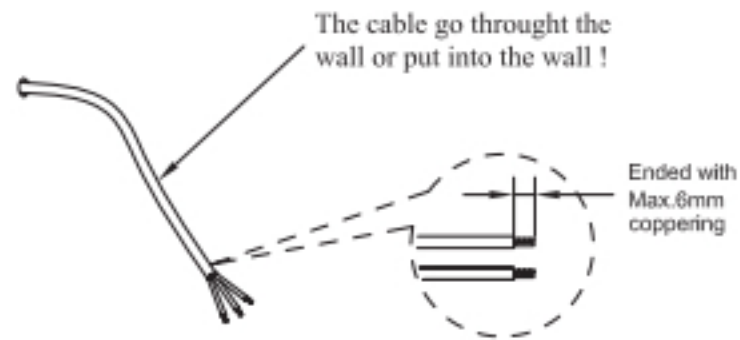

Spa

Bathroom Lighting

Model No.: 6888

Tools required:

Parts supplied:

The wall fixings supplied may not be suitable for your installation. You may need to source alternatives depending on the material and strength of the wall you are fixing to.

Installation Instruction

Please take time to read this leaflet carefully and retain it for future reference.

1