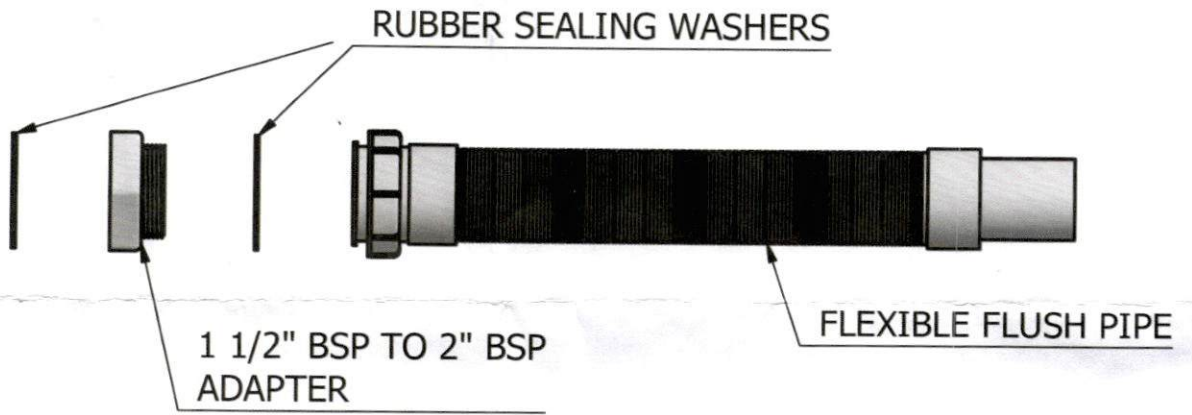

FFP001 FLEXIBLE FLUSH PIPE INSTRUCTIONS

CORRECT

INCORRECT

IF THE PIPE SAGS IT MUST BE SUPPORTED UNDERNEATH BY A BATTEN OR TIED UP USING CABLE TIES.