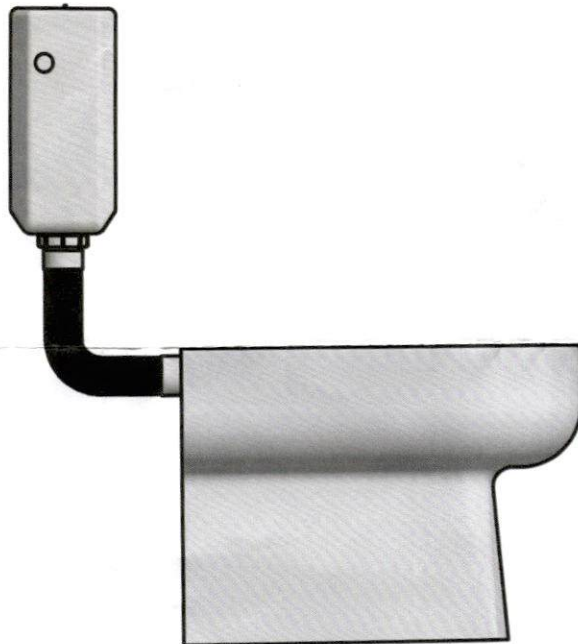

FFP001 FLEXIBLE FLUSH PIPE INSTRUCTIONS

CORRECT

INCORRECT

IF THE PIPE SAGS IT MUST BE SUPPORTED UNDERNEATH BY A BATTEN OR TIED UP USING CABLE TIES.