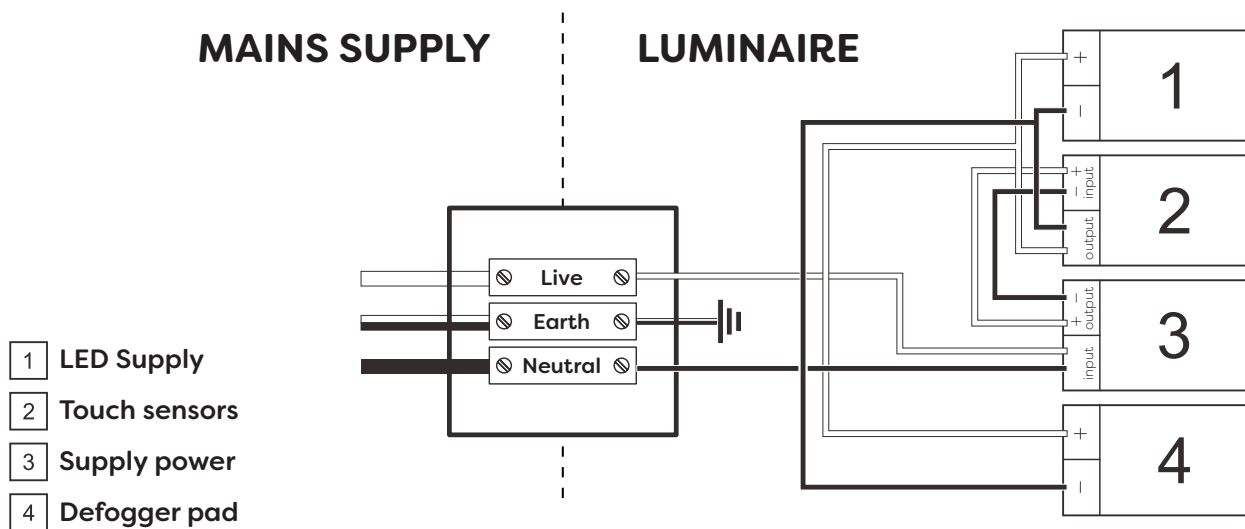

Technical Details

Schematic Diagram

YW-MIR007

Mirror Weight (kg)	6.90kg
Mirror+Box Weight (kg)	9.15kg
Light Source	LED
Light source average span	50K HOURS
Total Rated Wattage (W)	42W
Lumens (Lm)	2080
Kelvins (K)	6000K

FEATURES
TOUCH SWITCH
DEMISTER
DIMMING

Technical Details

Data Reference

Front view

Side view

Back view

Bottom view