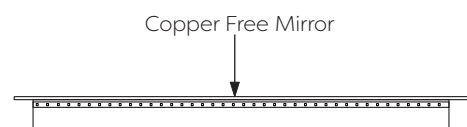

Technical Details

Schematic Diagram

YW-MIR007

Mirror Weight (kg)	6.90kg
Mirror+Box Weight (kg)	9.15kg
Light Source	LED
Light source average span	50K HOURS
Total Rated Wattage (W)	42W
Lumens (Lm)	2080
Kelvins (K)	6000K

FEATURES
TOUCH SWITCH
DEMISTER
DIMMING

Technical Details

Data Reference

Front view

Side view

Back view

Bottom view