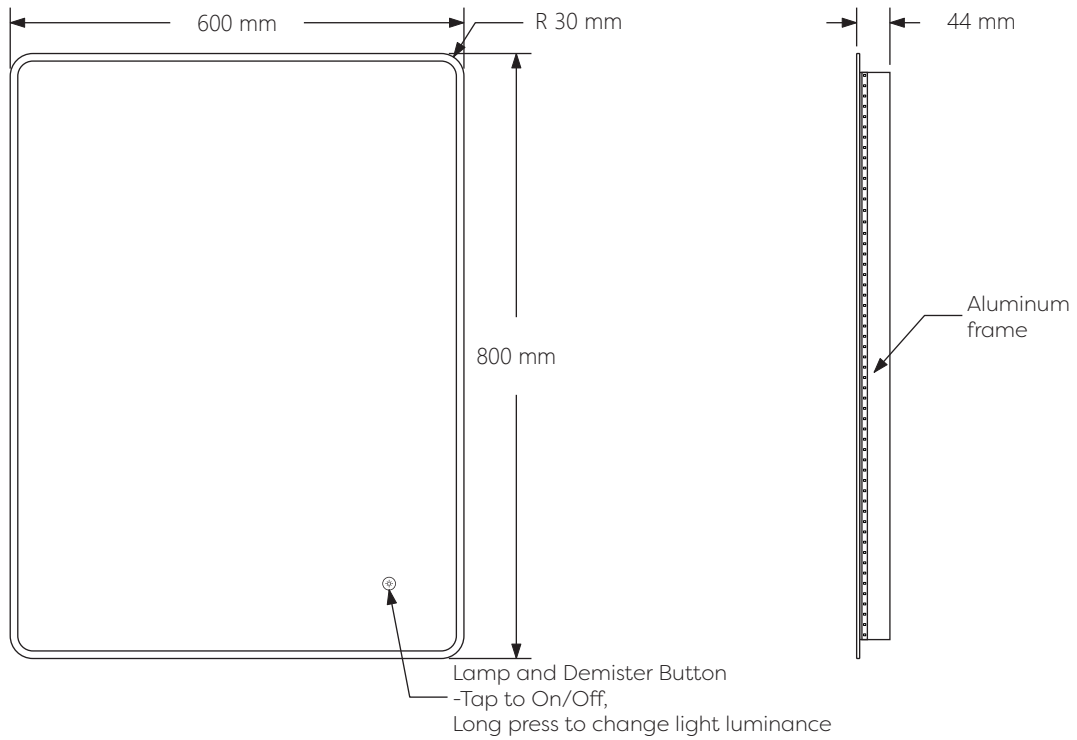

Technical Details

Schematic Diagram

YW-MIR007

Mirror Weight (kg)	6.90kg
Mirror+Box Weight (kg)	9.15kg
Light Source	LED
Light source average span	50K HOURS
Total Rated Wattage (W)	42W
Lumens (Lm)	2080
Kelvins (K)	6000K

FEATURES
TOUCH SWITCH
DEMISTER
DIMMING

Technical Details

Data Reference

Front view

Side view

Back view

Bottom view