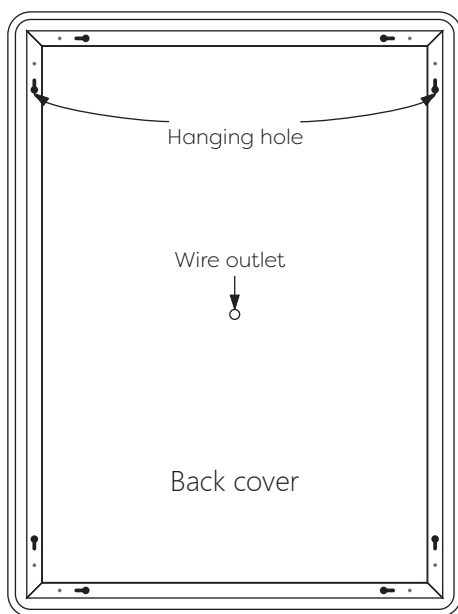

Technical Details

Schematic Diagram

YW-MIR007

Mirror Weight (kg)	6.90kg
Mirror+Box Weight (kg)	9.15kg
Light Source	LED
Light source average span	50K HOURS
Total Rated Wattage (W)	42W
Lumens (Lm)	2080
Kelvins (K)	6000K

FEATURES
TOUCH SWITCH
DEMISTER
DIMMING

Technical Details

Data Reference

Front view

Side view

Back view

Bottom view