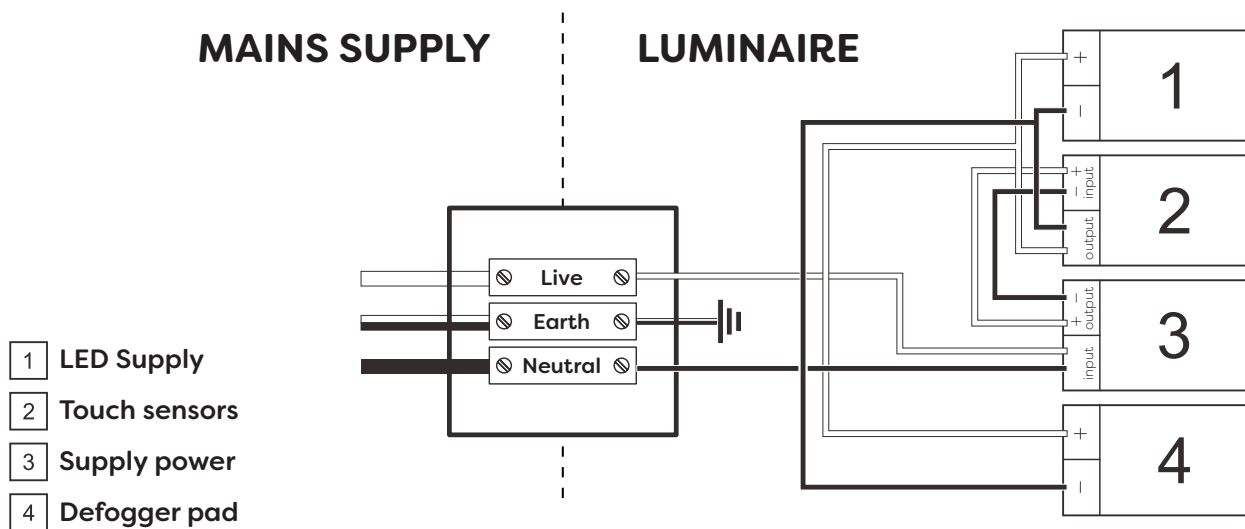

# Technical Details

## Schematic Diagram

**YW-MIRO06**

Mirror Weight (kg)	5.10kg
Mirror+Box Weight (kg)	6.85kg
Light Source	LED
Light source average span	50K HOURS
Total Rated Wattage (W)	27W
Lumens (Lm)	1760
Kelvins (K)	6000K

## Data Reference

Front view

Side view

Back view

Bottom view