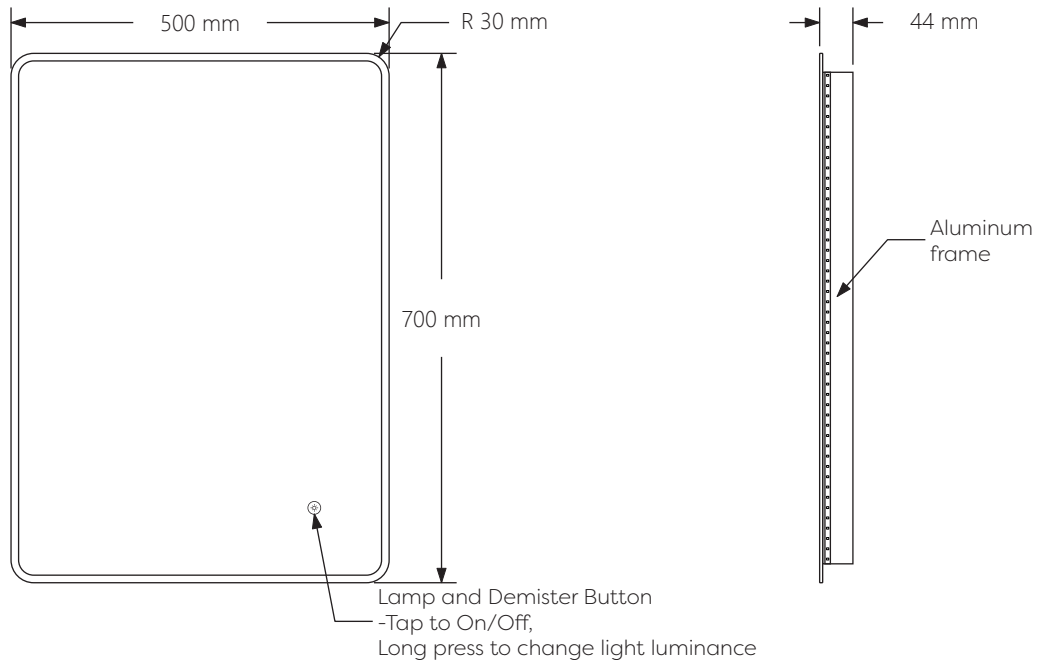

## Schematic Diagram

**YW-MIRO06**

Mirror Weight (kg)	5.10kg
Mirror+Box Weight (kg)	6.85kg
Light Source	LED
Light source average span	50K HOURS
Total Rated Wattage (W)	27W
Lumens (Lm)	1760
Kelvins (K)	6000K

## Data Reference

Front view

Side view

Back view

Bottom view