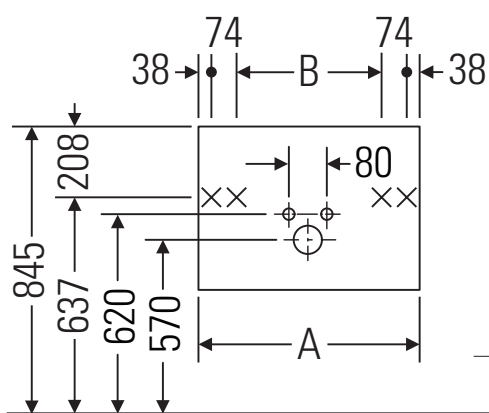

Ketho

KT 6650

Mounting instructions

A	B	W	X
mm	mm	mm	mm
600	376	55	795

D-Code # 034265

Instructions for use

The bathroom furniture range complies with the standards and guidelines applicable at the time of delivery and is designed for use in bathrooms. Direct contact with water should be avoided, for example, when showering.

We reserve the right to make technical improvements and design modifications to the products illustrated.

Best.-Nr. KT6650/16.09.2