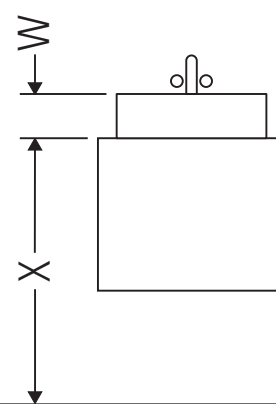

Ketho

KT 6650

Mounting instructions

A	B	W	X
mm	mm	mm	mm
600	376	55	795

D-Code # 034265

Instructions for use

The bathroom furniture range complies with the standards and guidelines applicable at the time of delivery and is designed for use in bathrooms. Direct contact with water should be avoided, for example, when showering.