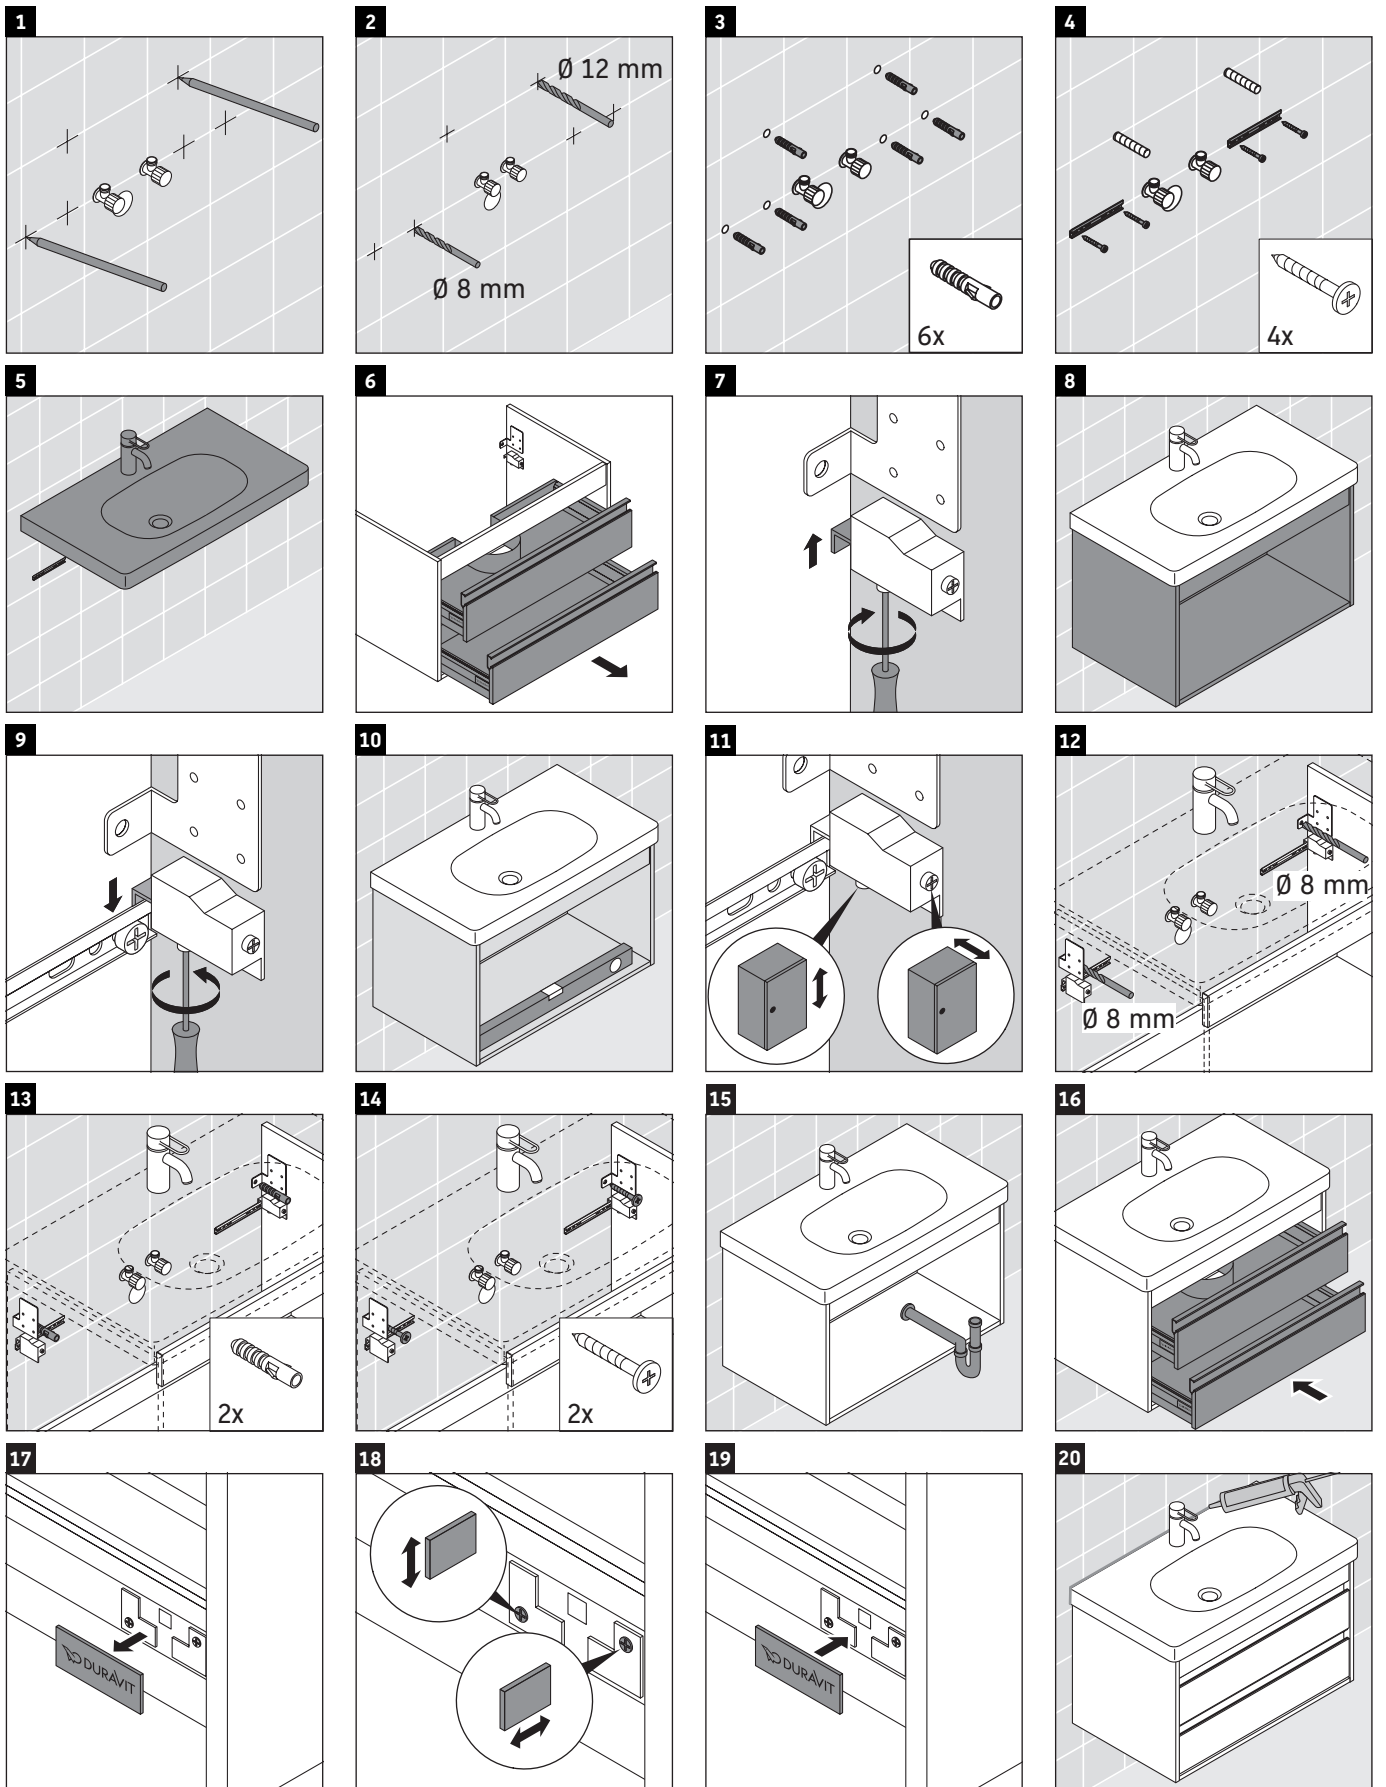

Best.-Nr. KT6650/16.09.2