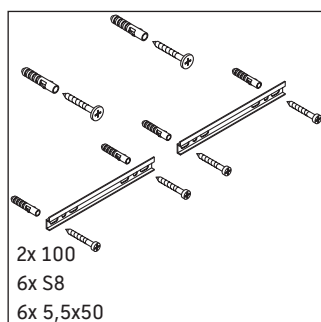

Ketho

KT 6650

Mounting instructions

A	B	W	X
mm	mm	mm	mm
600	376	55	795

D-Code # 034265

Instructions for use

The bathroom furniture range complies with the standards and guidelines applicable at the time of delivery and is designed for use in bathrooms. Direct contact with water should be avoided, for example, when showering.