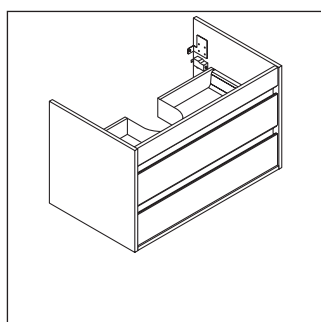

Ketho

KT 6650

Mounting instructions

A	B	W	X
mm	mm	mm	mm
600	376	55	795

D-Code # 034265

Instructions for use

The bathroom furniture range complies with the standards and guidelines applicable at the time of delivery and is designed for use in bathrooms. Direct contact with water should be avoided, for example, when showering.