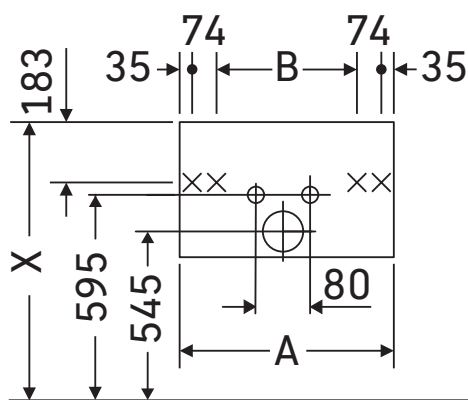

Ketho

KT 6670

Mounting instructions

A mm	B mm	W mm	X mm
600	382	55	795

D-Code # 034265

Instructions for use

The bathroom furniture range complies with the standards and guidelines applicable at the time of delivery and is designed for use in bathrooms. Direct contact with water should be avoided, for example, when showering.