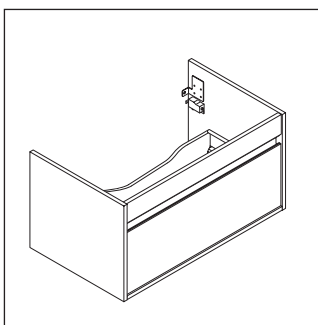

Ketho

KT 6670

Mounting instructions

A mm	B mm	W mm	X mm
600	382	55	795

D-Code # 034265

Instructions for use

The bathroom furniture range complies with the standards and guidelines applicable at the time of delivery and is designed for use in bathrooms. Direct contact with water should be avoided, for example, when showering.