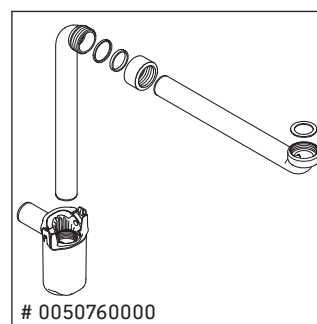

Ketho

KT 6670

Mounting instructions

A mm	B mm	W mm	X mm
600	382	55	795

D-Code # 034265

Instructions for use

The bathroom furniture range complies with the standards and guidelines applicable at the time of delivery and is designed for use in bathrooms. Direct contact with water should be avoided, for example, when showering.