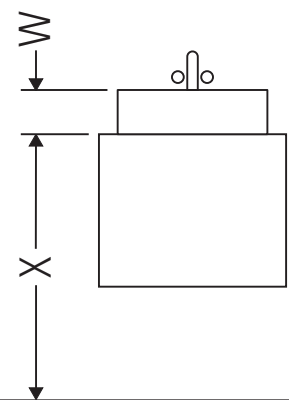

Ketho

KT 6670

Mounting instructions

A mm	B mm	W mm	X mm
600	382	55	795

D-Code # 034265

Instructions for use

The bathroom furniture range complies with the standards and guidelines applicable at the time of delivery and is designed for use in bathrooms. Direct contact with water should be avoided, for example, when showering.