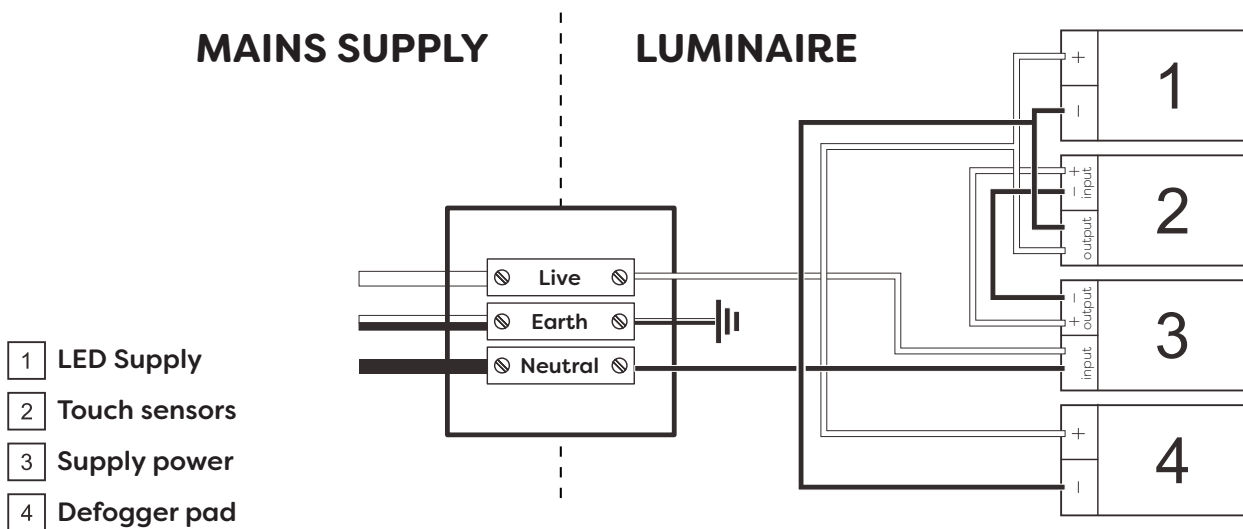

Technical Details

Schematic Diagram

DUETMIR

Mirror Weight (kg)	***kg
Mirror+Box Weight (kg)	***kg
Light Source	LED
Light source average span	50K HOURS
Total Rated Wattage (W)	49W
Lumens (Lm)	3014
Kelvins (K)	3000-6000K

FEATURES
TOUCH SWITCH
DEMISTER
COLOR CHANGE

Technical Details

Data Reference

Front view

Side view

Back view

Bottom view