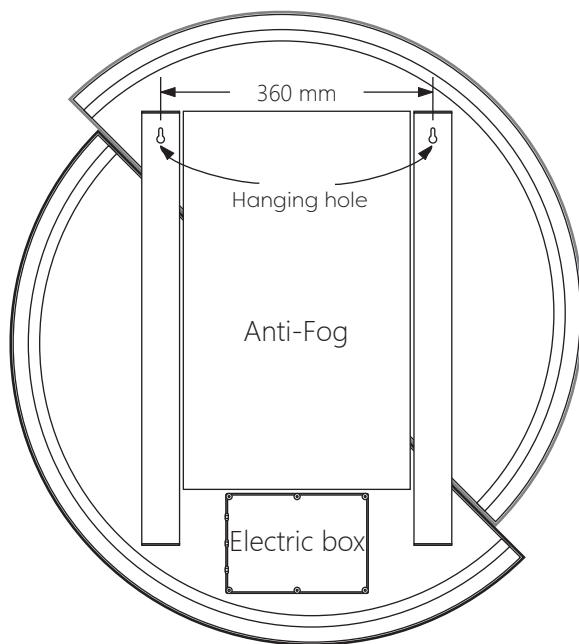

Technical Details

Schematic Diagram

DUETMIR

Mirror Weight (kg)	***kg
Mirror+Box Weight (kg)	***kg
Light Source	LED
Light source average span	50K HOURS
Total Rated Wattage (W)	49W
Lumens (Lm)	3014
Kelvins (K)	3000-6000K

FEATURES
TOUCH SWITCH
DEMISTER
COLOR CHANGE

Technical Details

Data Reference

Front view

Side view

Back view

Bottom view