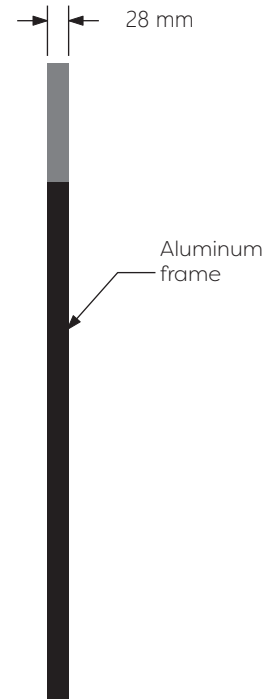

Technical Details

Schematic Diagram

DUETMIR

Mirror Weight (kg)	***kg
Mirror+Box Weight (kg)	***kg
Light Source	LED
Light source average span	50K HOURS
Total Rated Wattage (W)	49W
Lumens (Lm)	3014
Kelvins (K)	3000-6000K

FEATURES
TOUCH SWITCH
DEMISTER
COLOR CHANGE

Technical Details

Data Reference

Front view

Side view

Back view

Bottom view