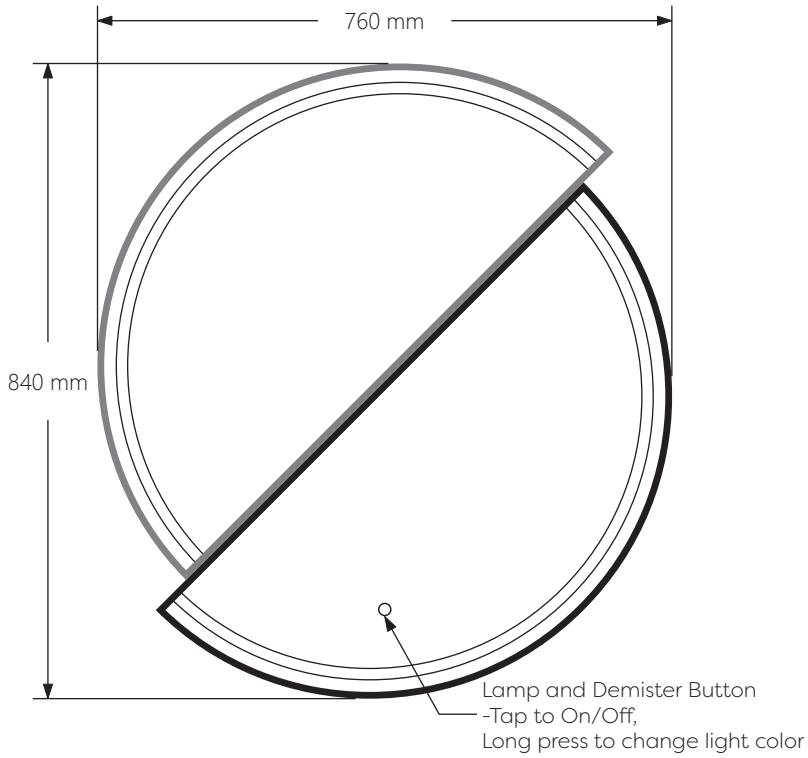

Technical Details

Schematic Diagram

DUETMIR

Mirror Weight (kg)	***kg
Mirror+Box Weight (kg)	***kg
Light Source	LED
Light source average span	50K HOURS
Total Rated Wattage (W)	49W
Lumens (Lm)	3014
Kelvins (K)	3000-6000K

FEATURES
TOUCH SWITCH
DEMISTER
COLOR CHANGE

Technical Details

Data Reference

Front view

Side view

Back view

Bottom view