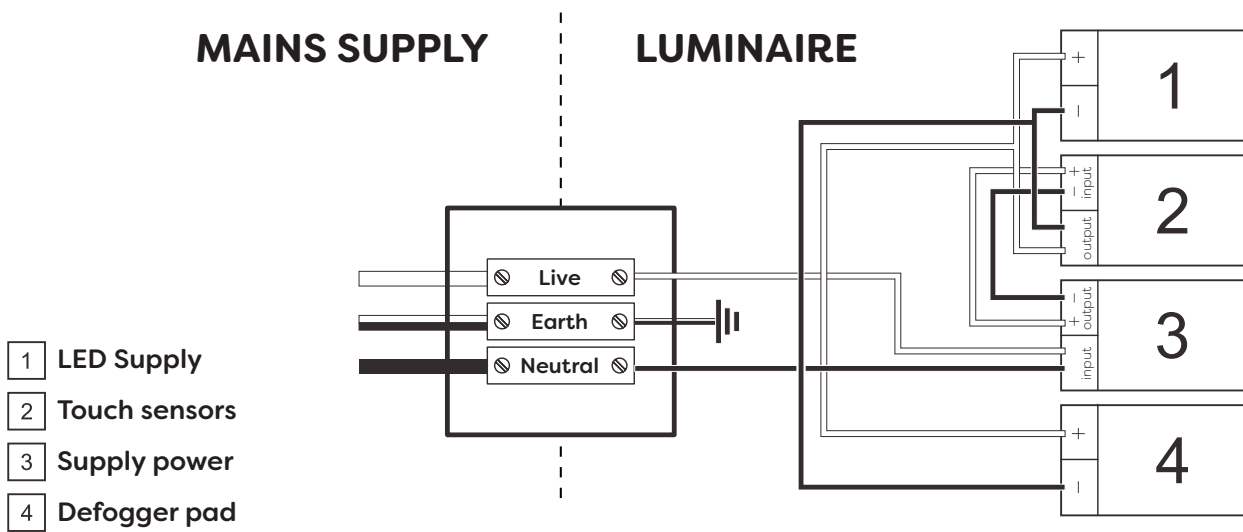

# Technical Details

## Schematic Diagram

### ATMMIR

Mirror Weight (kg)	***kg
Mirror+Box Weight (kg)	***kg
Light Source	LED
Light source average span	50K HOURS
Total Rated Wattage (W)	60W
Lumens (Lm)	3619
Kelvins (K)	3000-6000K

<b>FEATURES</b>
<b>TOUCH SWITCH</b>
<b>DEMISTER</b>
<b>COLOR CHANGE</b>

## Data Reference

Front view

Side view

Back view

Bottom view