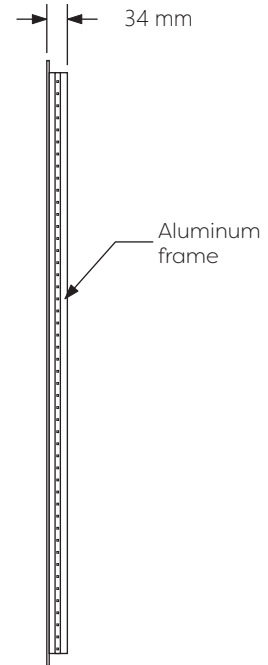

## Schematic Diagram

### ATMMIR

Mirror Weight (kg)	***kg
Mirror+Box Weight (kg)	***kg
Light Source	LED
Light source average span	50K HOURS
Total Rated Wattage (W)	60W
Lumens (Lm)	3619
Kelvins (K)	3000-6000K

<b>FEATURES</b>
<b>TOUCH SWITCH</b>
<b>DEMISTER</b>
<b>COLOR CHANGE</b>

## Data Reference

Front view

Side view

Back view

Bottom view