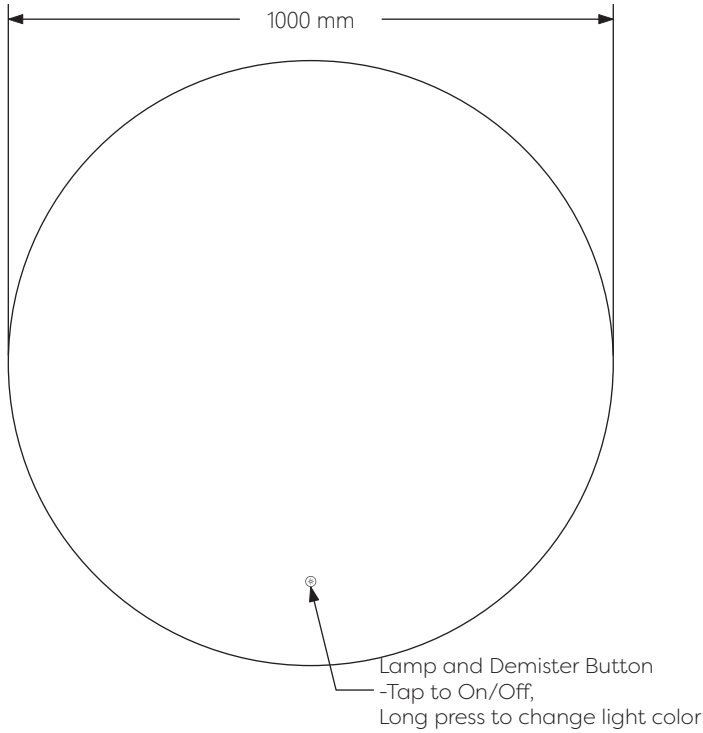

## Schematic Diagram

### ATMMIR

Mirror Weight (kg)	***kg
Mirror+Box Weight (kg)	***kg
Light Source	LED
Light source average span	50K HOURS
Total Rated Wattage (W)	60W
Lumens (Lm)	3619
Kelvins (K)	3000-6000K

<b>FEATURES</b>
<b>TOUCH SWITCH</b>
<b>DEMISTER</b>
<b>COLOR CHANGE</b>

## Data Reference

Front view

Side view

Back view

Bottom view