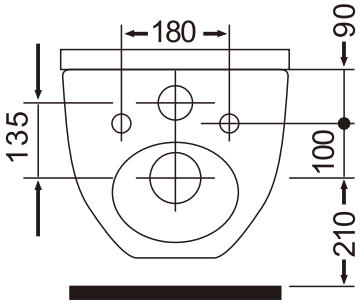

WH-8801 Installation instruction

Unit: mm

X1

Y1

E

(Not supplied)

1

2

10

11

12 
SW 19

13

14

15

16

X1
Y1