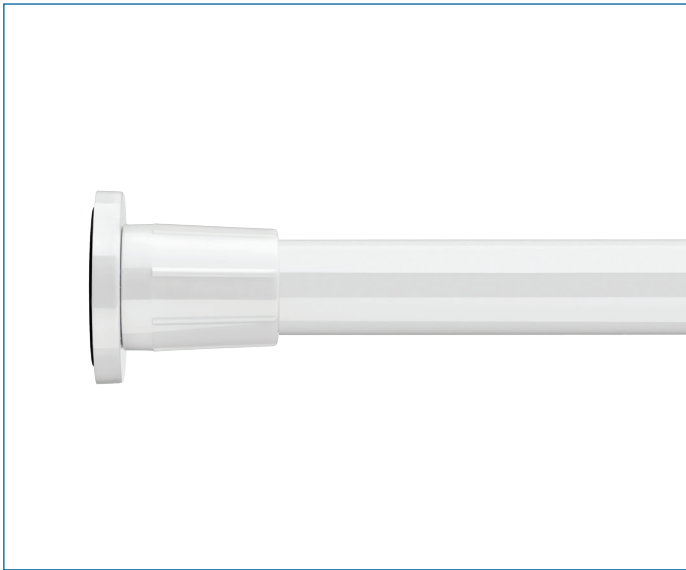

AD100022

SELF SUPPORTING SHOWER CUBICLE TELESCOPIC ROD

ILLUSTRATED

AD100022 Self Supporting Shower Cubicle Telescopic Rod (White)

CONFIGURATIONS

AD100000 Self Supporting Shower Cubicle Telescopic Rod (Chrome)

MATERIAL

Aluminium
ABS

COLOURS

White

WEIGHT

N/A

PACKAGING

PET Box

FREQUENTLY USED APPLICATIONS

Residential

FEATURES

Powder coated aluminium rod with chrome plated plastic wall brackets.

Telescopic rod extends from 1100mm to 2600mm using a simple slide and twist action.

The unique screw action of the end buffer ensures an easy and secure installation.