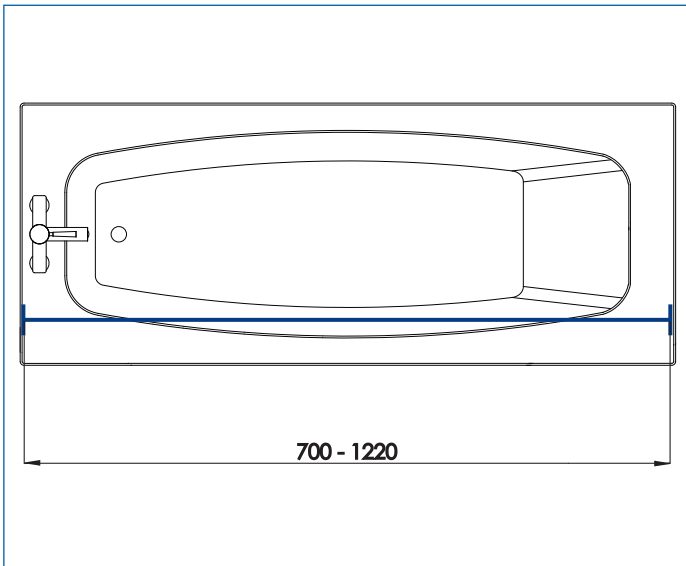

AD100022

SELF SUPPORTING SHOWER CUBICLE TELESCOPIC ROD

ILLUSTRATED

AD100022 Self Supporting Shower Cubicle Telescopic Rod (White)

CONFIGURATIONS

AD100000 Self Supporting Shower Cubicle Telescopic Rod (Chrome)

FREQUENTLY USED APPLICATIONS

Residential

FEATURES

Powder coated aluminium rod with chrome plated plastic wall brackets.

Telescopic rod extends from 1100mm to 2600mm using a simple slide and twist action.

The unique screw action of the end buffer ensures an easy and secure installation.