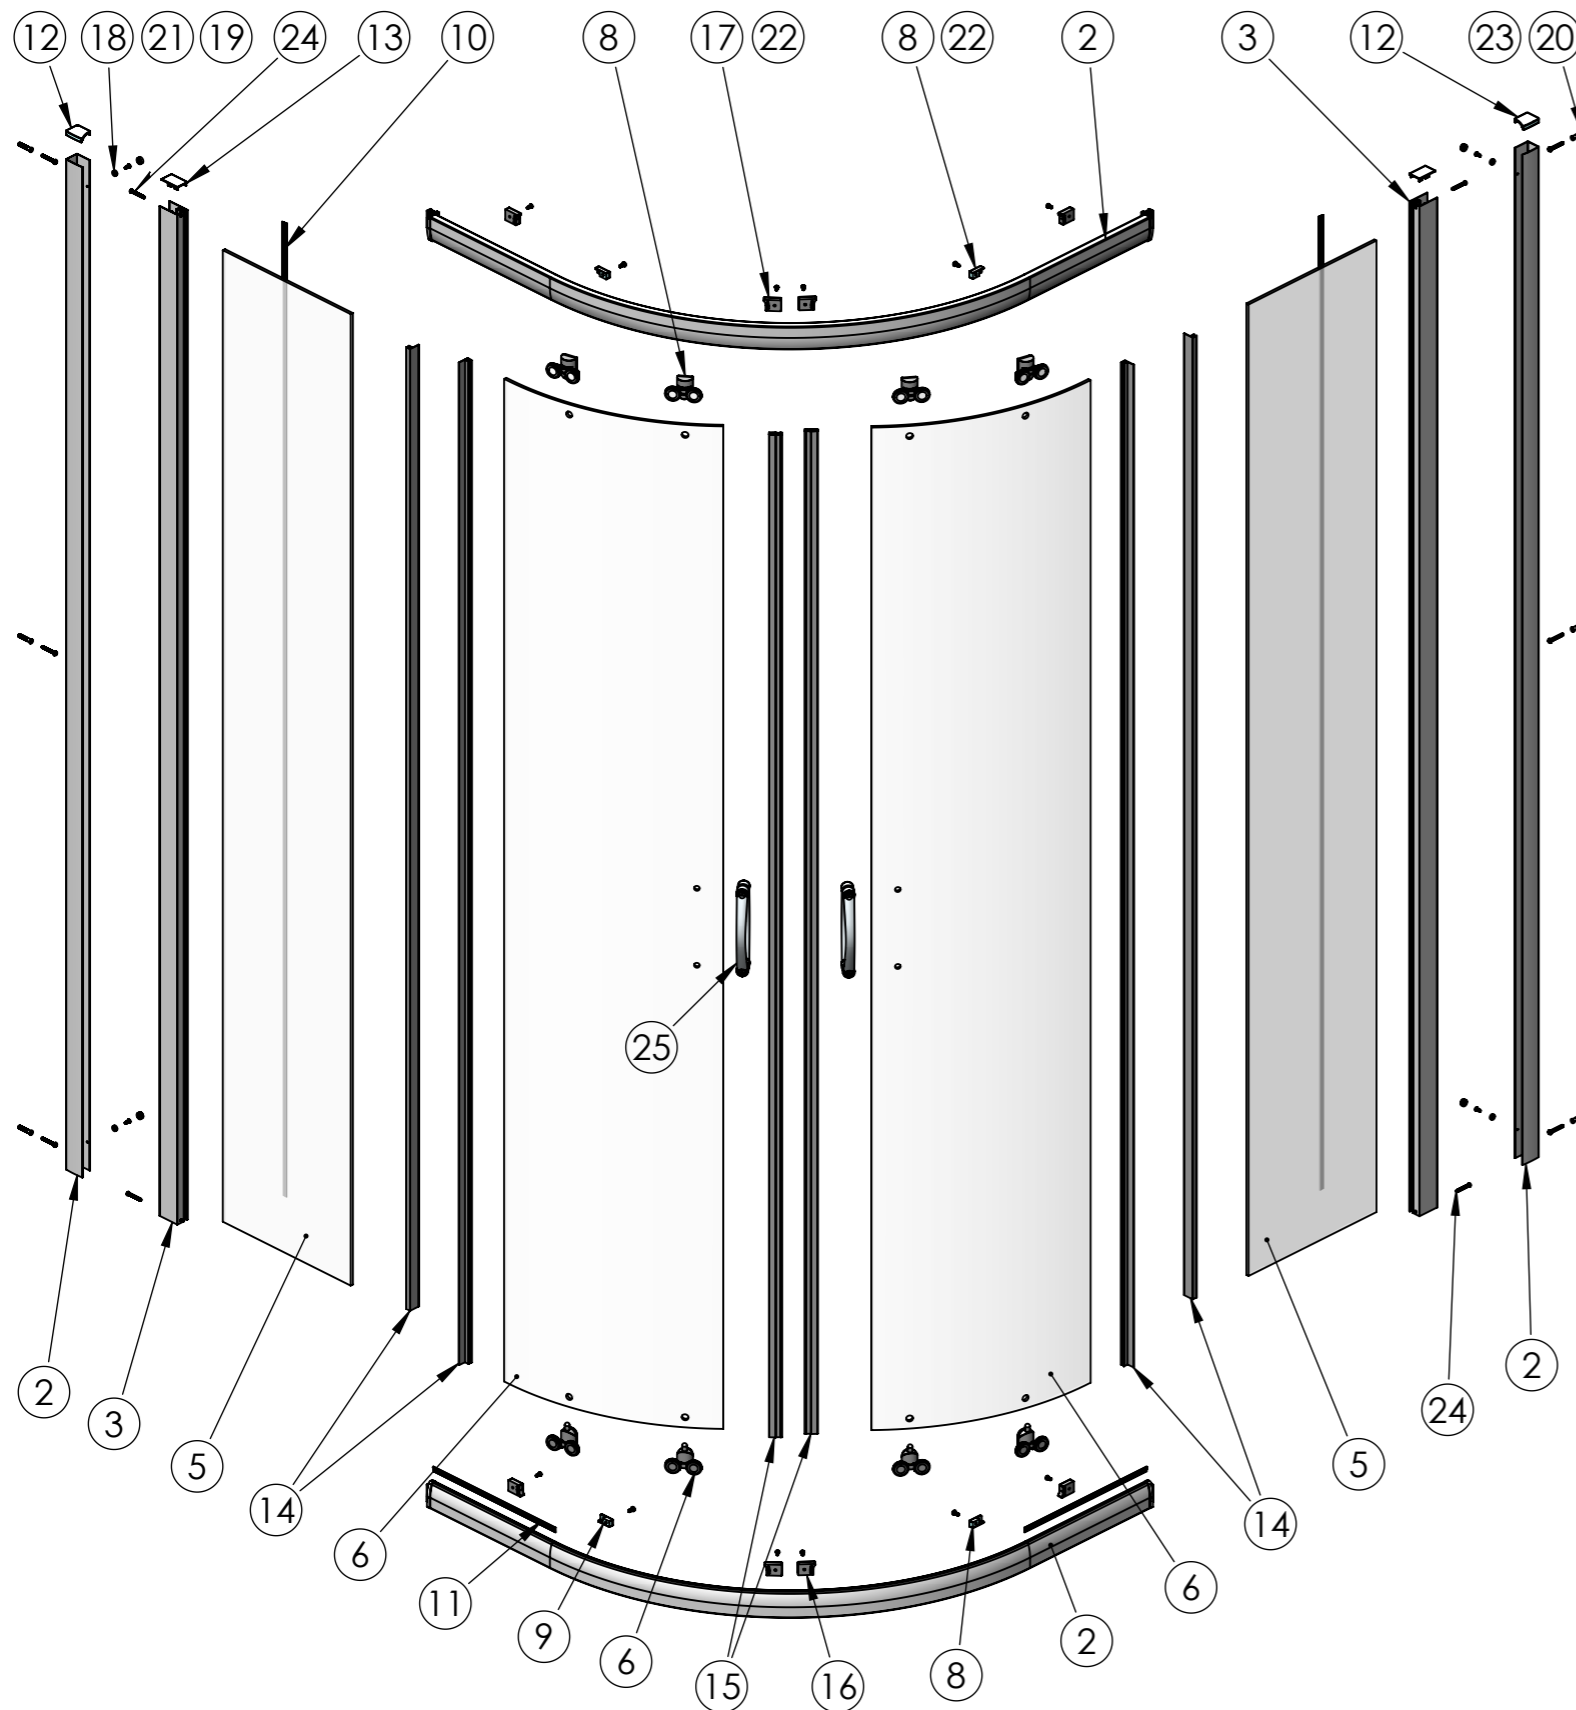

ERQ8 - QUADRANT 800mm x 800mm

ITEM	DESCRIPTION	Notes	QTY	ZSP CODES
1	TOP/BOTTOM TRACK		2	ALM1195AA
2	WALL PROFILE		2	ALM1182AA
3	GLASS PROFILE		2	ALM1181AA
4	FIXED PANEL GLASS		2	GLA1220AA
5	DOOR GLASS		2	GLA1205AA
6	BOTTOM ROLLER (SPRING LOADED)	5mm OR 6mm VERSIONS	4	WHL1002AA
7	TOP ROLLER (SCREW ADJUSTABLE)	5mm OR 6mm VERSIONS	4	WHL007AA
8	GLASS CLIP RH		2	ACC1074AA
9	GLASS CLIP LH		2	ACC1073AA
10	VERTICAL WEDGE SEAL		2	SEA1145AA
11	GLASS BOTTOM SEAL		2	SEA1077AA
12A	WALL PROFILE TOP CAP LH		1	ACC1076AA
12B	WALL PROFILE TOP CAP RH		1	ACC1077AA
13	RECTANGULAR CAP		2	ACC1075AA
14A	VERTICAL SEAL (1762mm)	CUT TO LENGTH AS REQUIRED	2	SEA1076AA
14B	VERTICAL SEAL (1837mm)	CUT TO LENGTH AS REQUIRED	2	SEA1075AA
15	DOOR MAGNET		2	MAG1025AA
16	BUMP STOP RH		4	ACC058AA
17	BUMP STOP LH		4	ACC056AA
18	SCREW CUP		4	ACC005AA
19	SCREW CHROME CAP		4	ACC004AA
20	RAWLPLUG		6	ACC003AA
21	SCREW DIA 3.6mm x 9.4mm PAN HEAD	SAME AS ITEM 22	12	SCRT0410AA
22	SCREW DIA 3.9mm x 10mm PAN HEAD		4	SCRT0410AA
23	SCREW DIA 3.9mm x 30mm PAN HEAD	FOR FIXING TO WALL	6	SCRT0430AA
24	SCREW DIA 3.9mm x 30mm PAN HEAD (SMALL HEAD)	SAME AS ITEM 23	12	SCRT0430AA
25	CHROME HANDLES		2	HAN009AA