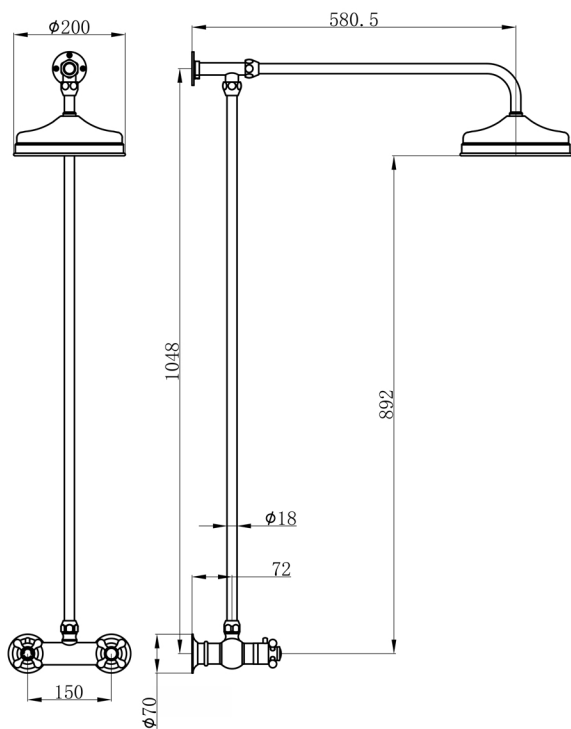

TRADITIONAL THERMOSTATIC SHOWER VALVE TOP OUTLET WITH RIGID RISER KITS

Fitting Instructions

Please follow them carefully and leave this manual with end user