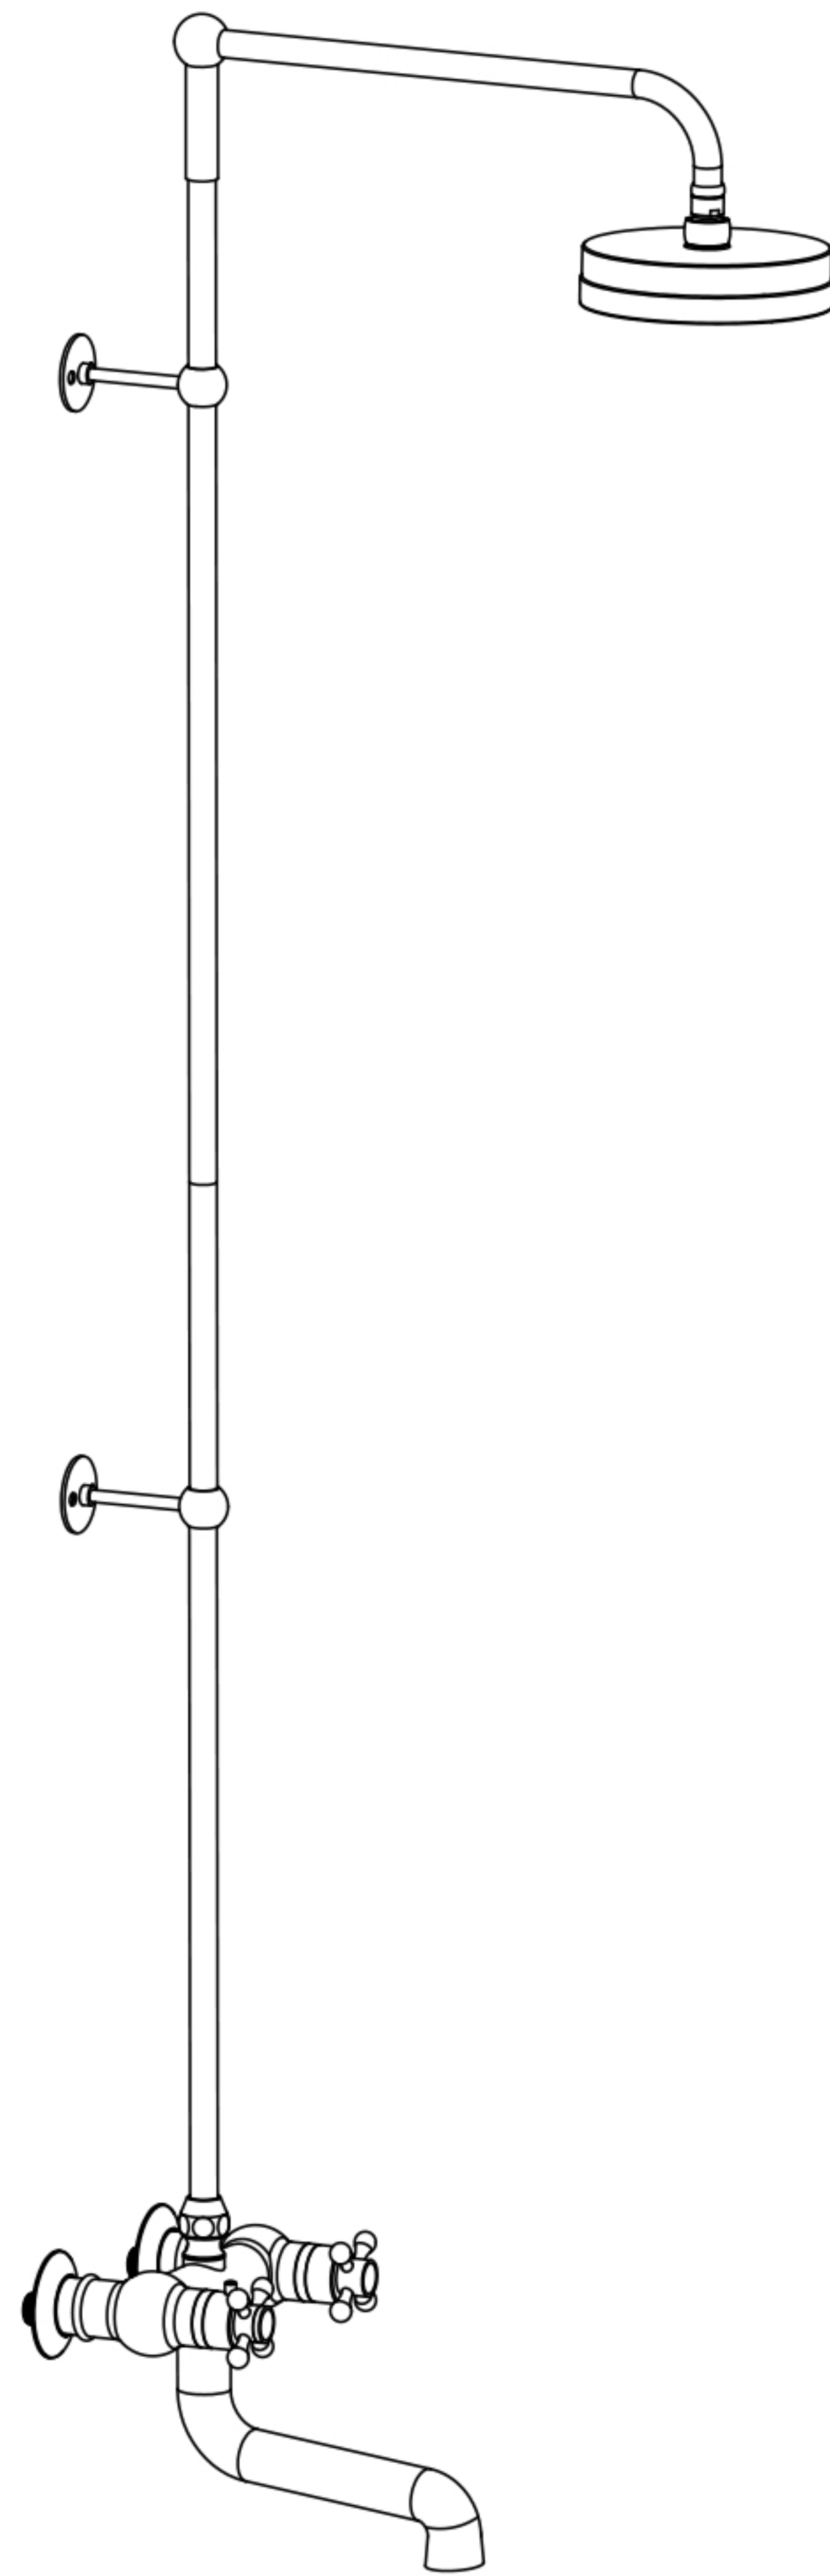

## Chatsworth Luxury Chrome Rigid Riser Kit, Diverter & Bath Filler Spout

### Fitting Instructions

Please follow them carefully and  
leave this manual with end user