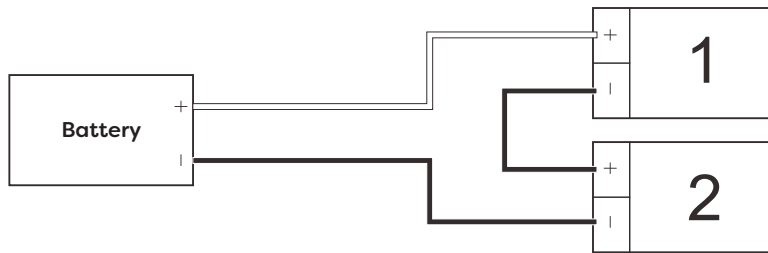

Technical Details

Schematic Diagram

YW-GS015X7BT

LUMINAIRE

- 1 Rocker switch
- 2 LED Supply

| | |
|---------------------------|-----------|
| Mirror Weight (kg) | 5.35kg |
| Mirror+Box Weight (kg) | 7.05kg |
| Light Source | LED |
| Light source average span | 50K HOURS |
| Total Rated Wattage (W) | 10W |
| Lumens (Lm) | 1068 |
| Kelvins (K) | 6000K |

| |
|---|
| FEATURES ROCKER SWITCH |
|---|

Technical Details

Data Reference

Front view

Side view

Back view

Bottom view