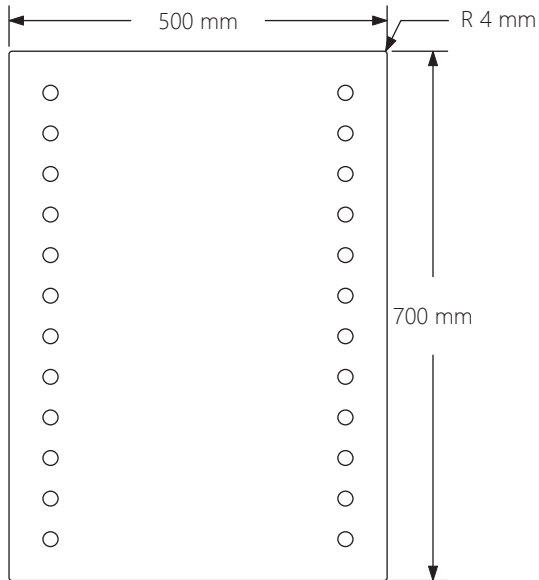

Technical Details

Schematic Diagram

YW-GS015X7BT

LUMINAIRE

- 1 Rocker switch
- 2 LED Supply

| | |
|---------------------------|-----------|
| Mirror Weight (kg) | 5.35kg |
| Mirror+Box Weight (kg) | 7.05kg |
| Light Source | LED |
| Light source average span | 50K HOURS |
| Total Rated Wattage (W) | 10W |
| Lumens (Lm) | 1068 |
| Kelvins (K) | 6000K |

| |
|---|
| FEATURES ROCKER SWITCH |
|---|

Technical Details

Data Reference

Front view

Side view

Back view

Bottom view