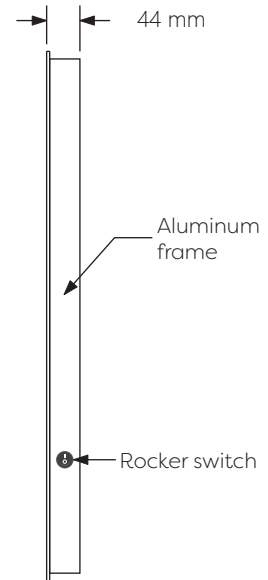

Technical Details

Schematic Diagram

YW-GS015X7BT

LUMINAIRE

- 1 Rocker switch
- 2 LED Supply

| | |
|---------------------------|-----------|
| Mirror Weight (kg) | 5.35kg |
| Mirror+Box Weight (kg) | 7.05kg |
| Light Source | LED |
| Light source average span | 50K HOURS |
| Total Rated Wattage (W) | 10W |
| Lumens (Lm) | 1068 |
| Kelvins (K) | 6000K |

| |
|---|
| FEATURES ROCKER SWITCH |
|---|

Technical Details

Data Reference

Front view

Side view

Back view

Bottom view