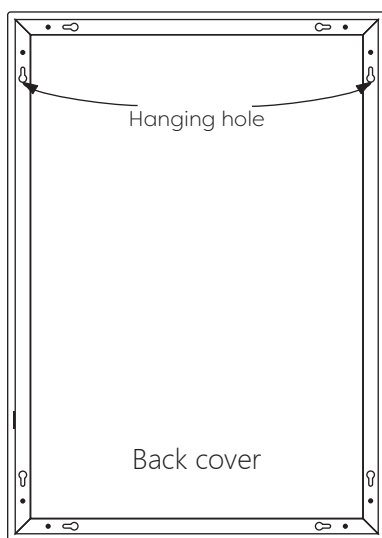

Technical Details

Schematic Diagram

YW-GS015X7BT

LUMINAIRE

- 1 Rocker switch
- 2 LED Supply

| | |
|---------------------------|-----------|
| Mirror Weight (kg) | 5.35kg |
| Mirror+Box Weight (kg) | 7.05kg |
| Light Source | LED |
| Light source average span | 50K HOURS |
| Total Rated Wattage (W) | 10W |
| Lumens (Lm) | 1068 |
| Kelvins (K) | 6000K |

| |
|---|
| FEATURES ROCKER SWITCH |
|---|

Technical Details

Data Reference

Front view

Side view

Back view

Bottom view