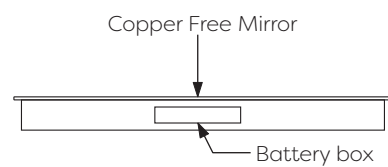

Technical Details

Schematic Diagram

YW-GS015X7BT

LUMINAIRE

- 1 Rocker switch
- 2 LED Supply

| | |
|---------------------------|-----------|
| Mirror Weight (kg) | 5.35kg |
| Mirror+Box Weight (kg) | 7.05kg |
| Light Source | LED |
| Light source average span | 50K HOURS |
| Total Rated Wattage (W) | 10W |
| Lumens (Lm) | 1068 |
| Kelvins (K) | 6000K |

| |
|---|
| FEATURES ROCKER SWITCH |
|---|

Technical Details

Data Reference

Front view

Side view

Back view

Bottom view