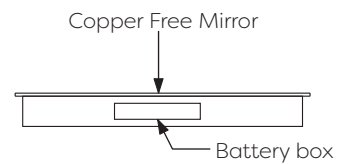

Technical Details

Schematic Diagram

YW-GS014X7BT

LUMINAIRE

- 1 Rocker switch
- 2 LED Supply

Mirror Weight (kg)	3.20kg
Mirror+Box Weight (kg)	4.30kg
Light Source	LED
Light source average span	50K HOURS
Total Rated Wattage (W)	7W
Lumens (Lm)	768
Kelvins (K)	6000K

FEATURES
ROCKER SWITCH

Technical Details

Data Reference

Front view

Side view

Back view

Bottom view