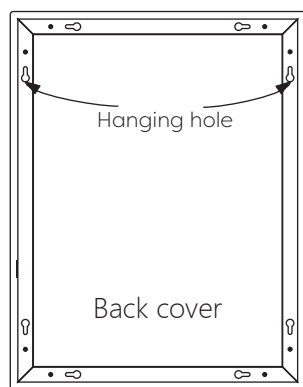

Technical Details

Schematic Diagram

YW-GS014X7BT

LUMINAIRE

- 1 Rocker switch
- 2 LED Supply

Mirror Weight (kg)	3.20kg
Mirror+Box Weight (kg)	4.30kg
Light Source	LED
Light source average span	50K HOURS
Total Rated Wattage (W)	7W
Lumens (Lm)	768
Kelvins (K)	6000K

FEATURES
ROCKER SWITCH

Technical Details

Data Reference

Front view

Side view

Back view

Bottom view