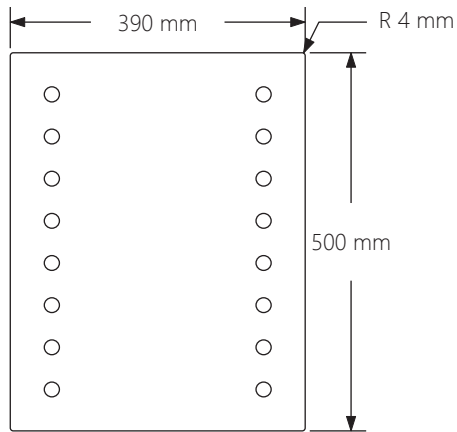

Technical Details

Schematic Diagram

YW-GS014X7BT

LUMINAIRE

- 1 Rocker switch
- 2 LED Supply

Mirror Weight (kg)	3.20kg
Mirror+Box Weight (kg)	4.30kg
Light Source	LED
Light source average span	50K HOURS
Total Rated Wattage (W)	7W
Lumens (Lm)	768
Kelvins (K)	6000K

FEATURES
ROCKER SWITCH

Technical Details

Data Reference

Front view

Side view

Back view

Bottom view