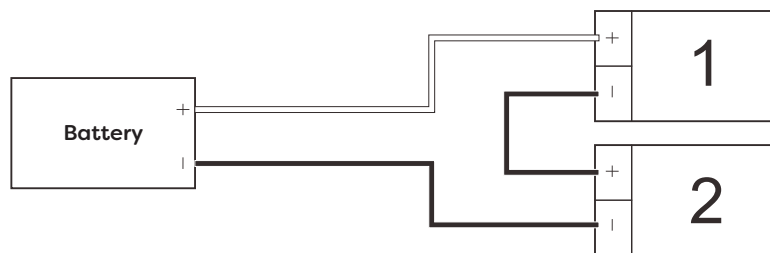

Technical Details

Schematic Diagram

YW-GS014X7BT

LUMINAIRE

- 1 Rocker switch
- 2 LED Supply

Mirror Weight (kg)	3.20kg
Mirror+Box Weight (kg)	4.30kg
Light Source	LED
Light source average span	50K HOURS
Total Rated Wattage (W)	7W
Lumens (Lm)	768
Kelvins (K)	6000K

FEATURES
ROCKER SWITCH

Technical Details

Data Reference

Front view

Side view

Back view

Bottom view