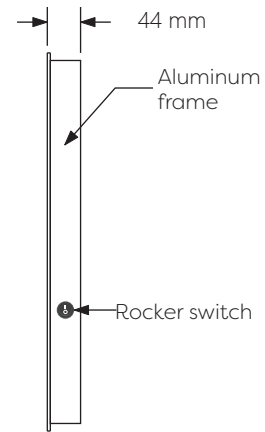

Technical Details

Schematic Diagram

YW-GS014X7BT

LUMINAIRE

- 1 Rocker switch
- 2 LED Supply

Mirror Weight (kg)	3.20kg
Mirror+Box Weight (kg)	4.30kg
Light Source	LED
Light source average span	50K HOURS
Total Rated Wattage (W)	7W
Lumens (Lm)	768
Kelvins (K)	6000K

FEATURES
ROCKER SWITCH

Technical Details

Data Reference

Front view

Side view

Back view

Bottom view