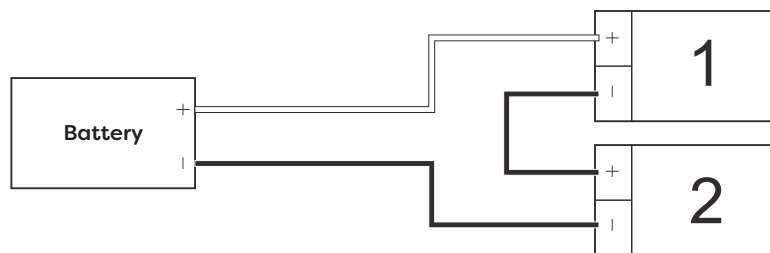

### LUMINAIRE

- 1 Rocker switch
- 2 LED Supply

Mirror Weight (kg)	3.50kg
Mirror+Box Weight (kg)	4.60kg
Light Source	LED
Light source average span	50K HOURS
Total Rated Wattage (W)	7W
Lumens (Lm)	768
Kelvins (K)	6000K

## Data Reference

Front view

Side view

Back view

Bottom view