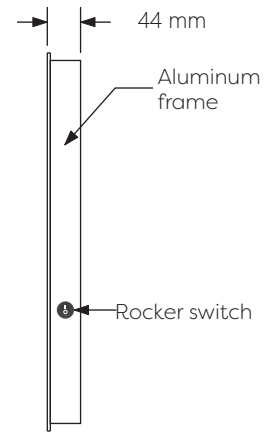

### LUMINAIRE

- 1 Rocker switch
- 2 LED Supply

Mirror Weight (kg)	3.50kg
Mirror+Box Weight (kg)	4.60kg
Light Source	LED
Light source average span	50K HOURS
Total Rated Wattage (W)	7W
Lumens (Lm)	768
Kelvins (K)	6000K

## Data Reference

Front view

Side view

Back view

Bottom view