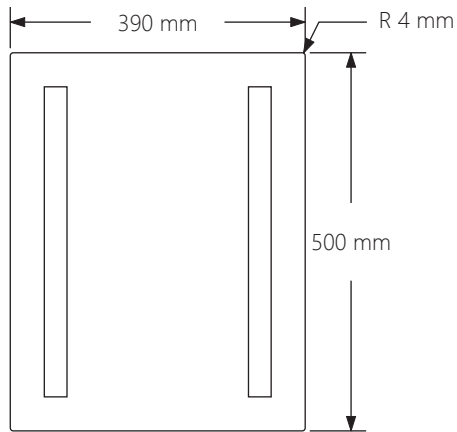

### LUMINAIRE

- 1 Rocker switch
- 2 LED Supply

Mirror Weight (kg)	3.50kg
Mirror+Box Weight (kg)	4.60kg
Light Source	LED
Light source average span	50K HOURS
Total Rated Wattage (W)	7W
Lumens (Lm)	768
Kelvins (K)	6000K

## Data Reference

Front view

Side view

Back view

Bottom view