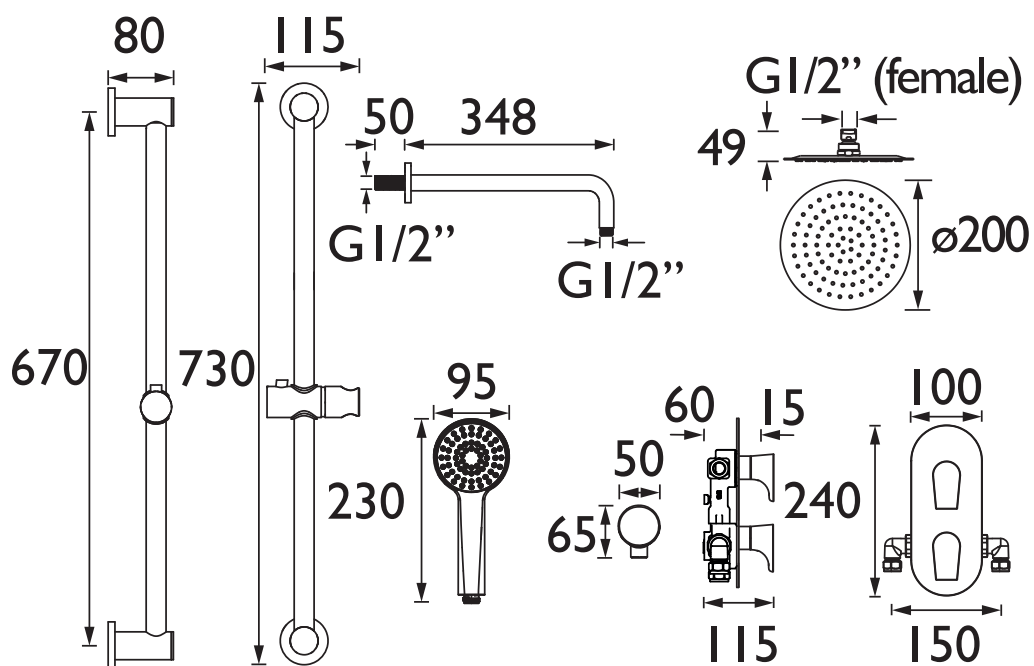

HOURGLASS BLK SHWR PK

HOURGLASS Shower Range Hourglass Black Concealed Dual Control Shower Pack

Features:

- All in one box - pack includes shower valve with integral two outlet diverter, slimline 200mm round fixed head with shower arm, and shower kit with an adjustable riser rail plus a multi function handset and wall outlet.
- Rub clean handset and fixed head - limescale and debris build-up is quickly and easily removed by rubbing a finger or a cloth over the nozzles.
- On-trend matt black finish to make a statement in your bathroom.
- Slim design recessed shower valve will fit into a cavity space as small as 35mm for hassle-free installation.
- Dual control - Flow and temperature are operated separately giving accurate control of both.
- Cartridge can be accessed from the front for easy servicing.
- 15mm inlet connections.
- Fitting depth including plasterboard and tiles is 60mm - 75mm.
- 5-year parts and 1 year labour guarantee for peace of mind.
- Co-ordinating range of Bathroom taps available.

Product Certifications:

For more products, visit our website:
<http://www.bristan.com>

Specification

Finish/Colour:	Black
Main Construction Material:	Brass; ABS
No of Controls:	2
Shower Type:	Dual Control
Shower Head Type:	Fixed Head; Adjustable
Valve/Cartridge Type:	Thermostatic Cartridge & 3/4" Ceramic Disc Valve
Maximum Hot Water Supply Temperature °C:	65
Maximum Static Pressure: (bar)	10
Plumbing System Suitability:	Suitable for all plumbing systems
Maximum Dynamic Pressure (bar):	0.2
Maximum Static Pressure (bar):	5.0
Connection Inlet:	15mm Compression
Connection Outlet:	G 1/2"
Isolation Valve Included:	No
Check Valve Included:	Yes

Dimensions (measurements in mm)

Flow Rates (l/min)

System Pressure (bar)	0.2	0.5	1	2	3	5
Through Handset (mixed)	2.7	5	7.3	7.8	8.9	9.8
Through Fixed Head (mixed)	3.6	5.9	6.5	8.1	8.5	9.6
Through Handset (without flow regulators)	3.1	5.8	8.7	12.9	16	21
Through Fixed Head (without flow regulators)	5.9	9.3	13.5	19.5	23.3	24.8