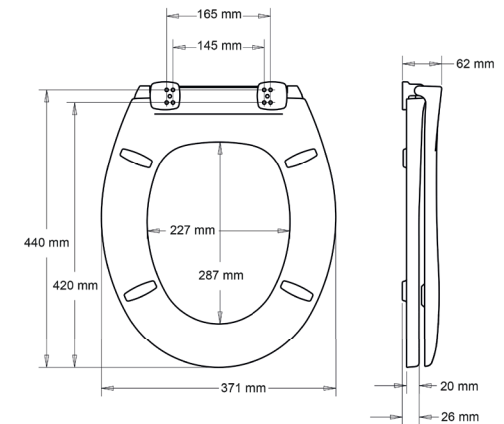

Features

- Bemis Ultra-Fix® - patented fixing system that will not loosen! Simple, "no mess" installation ensures your seat stays tight on the pan.
- Thermoplastic - provides superior durability and is a recyclable material.
- Virtually unbreakable.
- Adjustable chrome-plated hinge

108055000

Bemis Ultra-Fix® prevents shifting

- ✓ Resists corrosion
- ✓ One-piece nut installs easily
- ✓ No glue or adhesives leaving residue on your ceramic
- ✓ Lasts over 30,000 cycles in side-to-side testing
- ✓ The only system in the market that resists the 30 kg. side-pull test

Name	Part number	Colour	Hinge	EAN	Ring bumper	Cover bumper	Weight	MQ	STD Pallet
Shannon Ultra-Fix®	108055000	White	Adjustable chrome-plated	5012799285990	4	2	2.85 kg	6	162