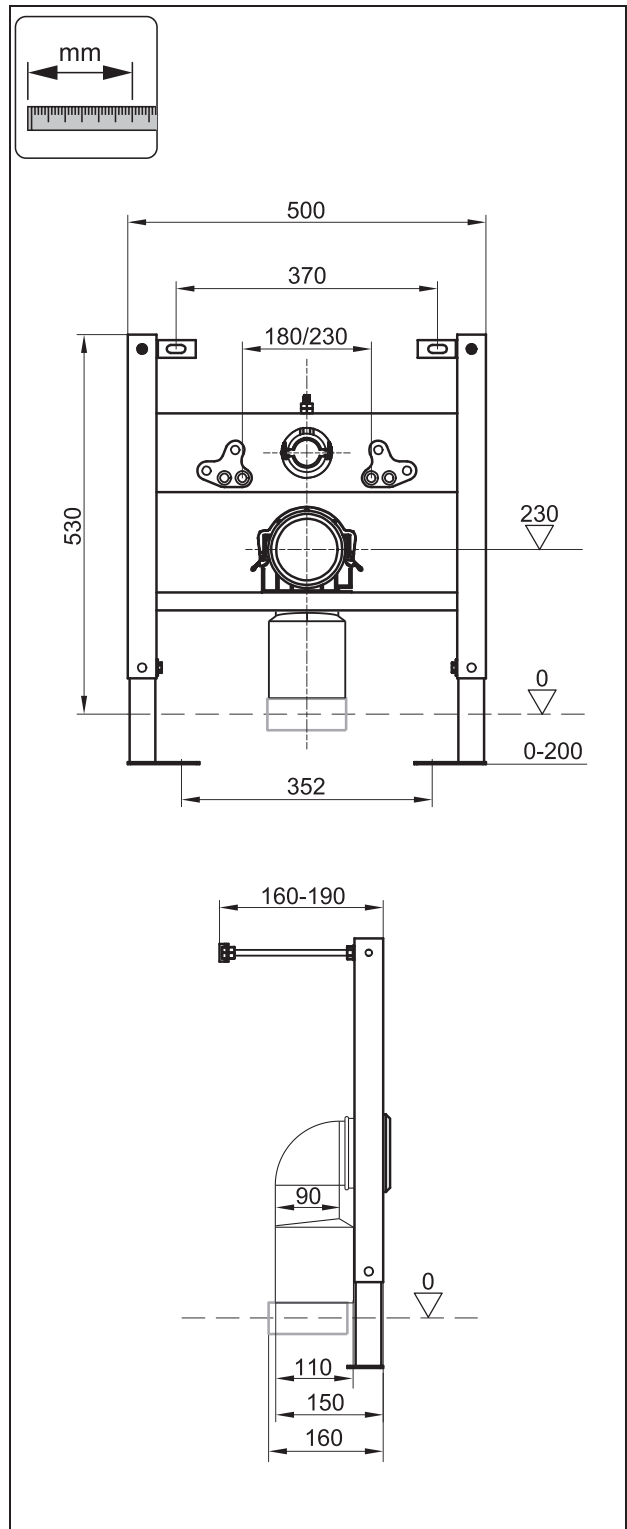

Installation

WCF49X50+

crosswater®

560337-1 18-1.2

Installation

For any further information please contact

Crosswater on: **0345 873 8840**

Or visit our web-site at: