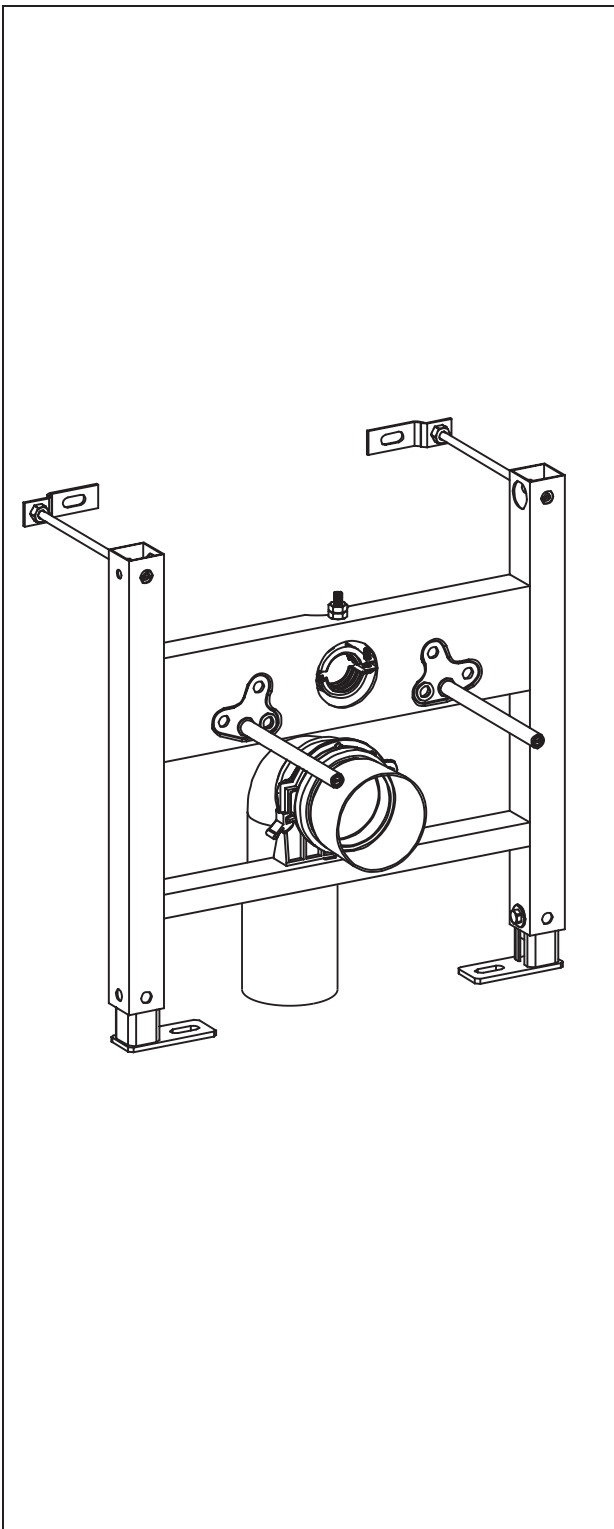

Installation

WCF49X50+

crosswater®

560337-1 18-1.2

Installation

For any further information please contact

Crosswater on: **0345 873 8840**

Or visit our web-site at: