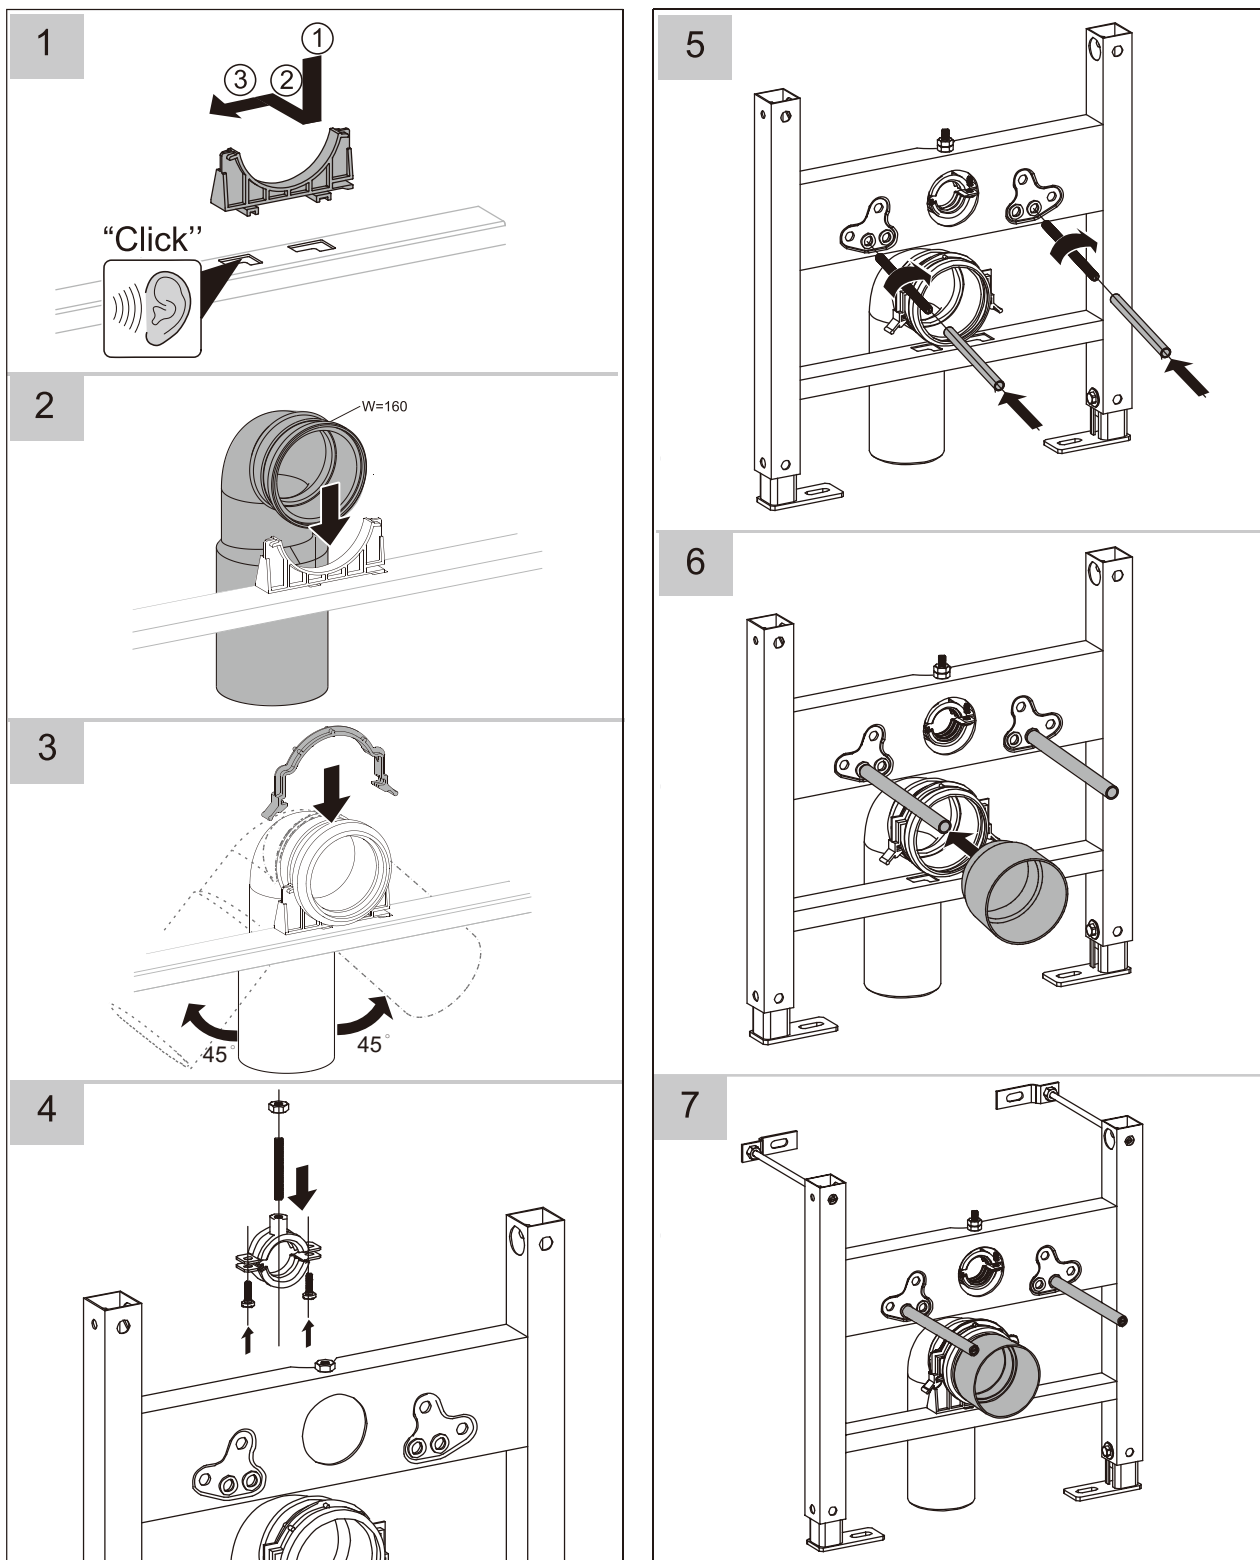

Installation

WCF49X50+

crosswater®

560337-1 18-1.2

Installation

For any further information please contact

Crosswater on: **0345 873 8840**

Or visit our web-site at: