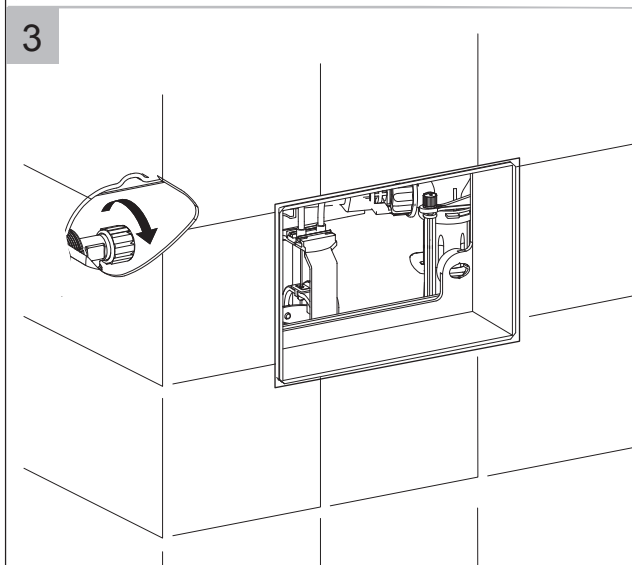

Installation

BAGNODESIGN

560272 13-1.0