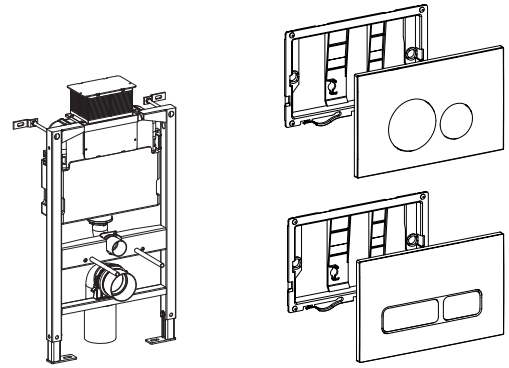

Installation

BAGNODESIGN

560272 13-1.0