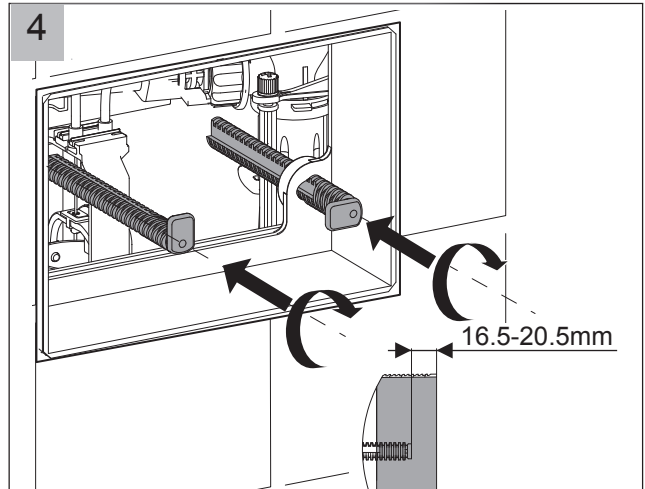

Installation

BAGNODESIGN

560272 13-1.0