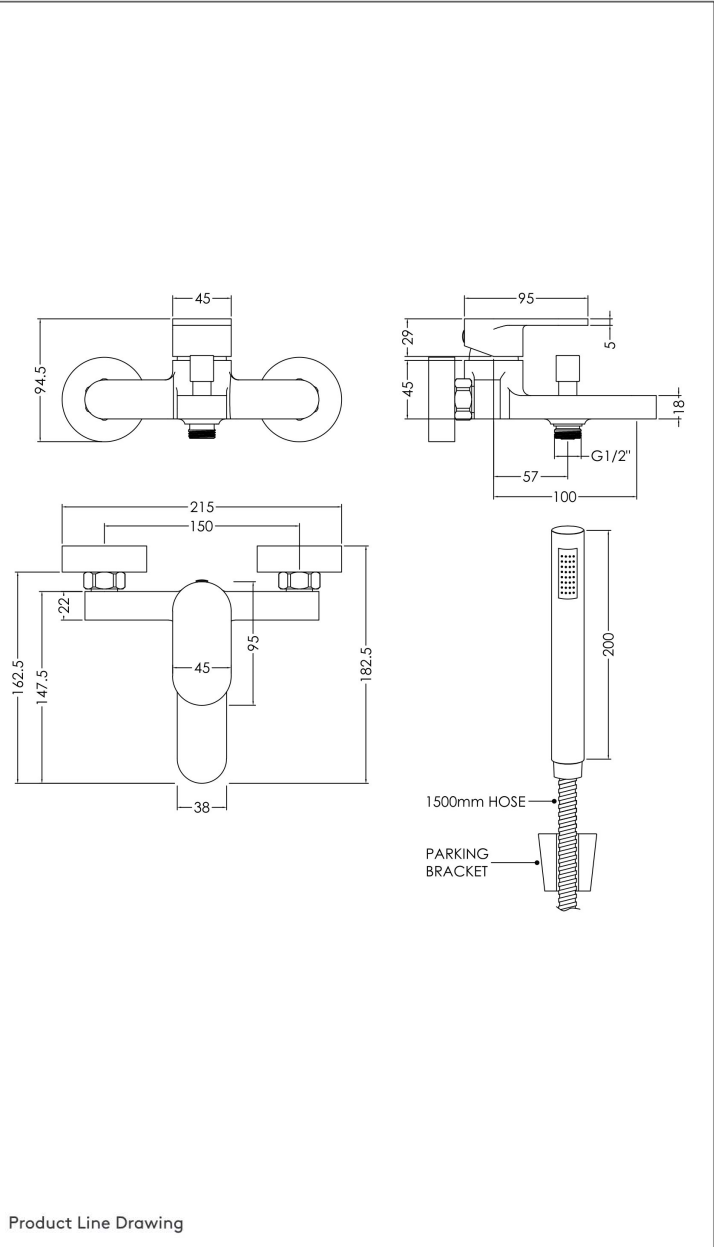

# TECHNICAL DATA SHEET

Product Image

Product Line Drawing

## BRASSWARE

TAB5127

Solitude W/M SI Bsm With Kit

## PRODUCT DETAILS

Height:	77
Width:	180
Depth:	147
Length:	
Nett Weight:	1.7
Country of Origin:	United Kingdom
Fitting Instruction:	
Product Material:	Brass/ABS
Control Type:	Manual
Waste Included:	Waste Not Included
WRAS Approval:	No
WRAS Approval No:	N/A
Operating Pressure (Bar):	3
Flow Rate (Bar/Ltr per min):	0.1/ 2.6 0.5/ 6 1/ 8.4 2/ 12 3/ 14.5
Valve/Cartridge Type:	1/4 Turn Ceramic Disc
Colour/Finish:	Chrome
Mount Type:	Wall
Waste Type:	Not Applicable
Pipe Size:	3/4"
Pipe Centres:	150

## PACKAGING DETAILS

Height:	85
Width:	220
Length:	330
Gross Weight:	1.7
Box Colour:	White Cardboard Box
Box Quantity:	1
Label Colour:	White Label
Label Size:	100 x 50
Label Quantity:	1
Barcode:	5056211808220