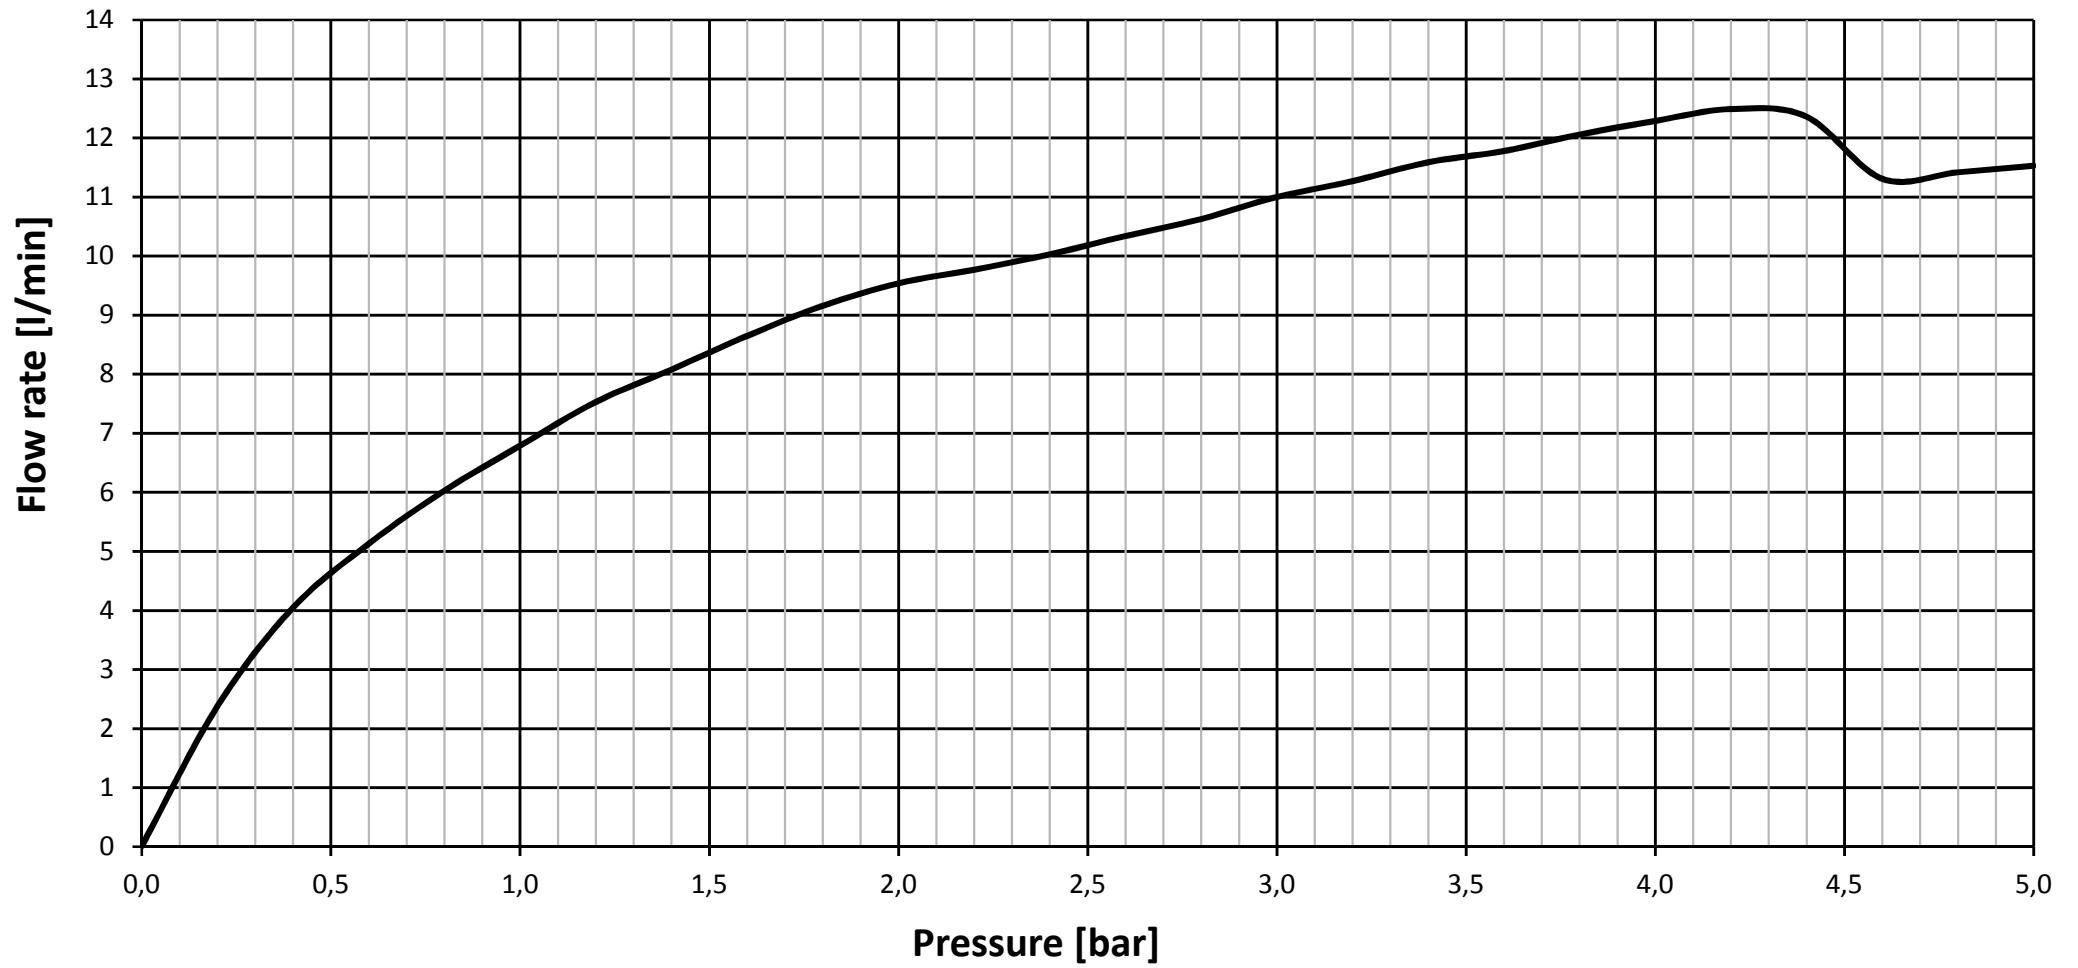

A6682AA - outlet series

— Flow rate in mixed water position 38°C