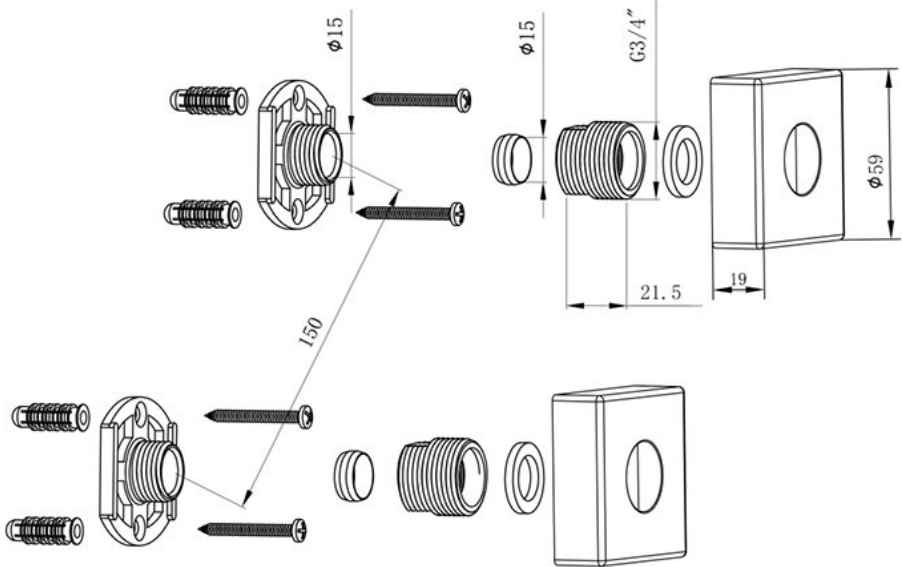

AREZZO

Square Easy Fix Bar Shower Fixing Bracket

Fitting Instructions

Please follow them carefully and
leave this manual with end user

Installation Guide

Before installation, please read this guide carefully.

1. We recommend that this product is installed by a qualified accredited tradesperson, Victorian Plumbing Ltd. accept no liability for products incorrectly installed, or where the correct testing procedures have not been adhered to, thus resulting in the escape of water and consequential damage.
2. Ensure the incoming mains water supply is switched off prior to commencing the installation.
3. Observe all local plumbing and building codes & regulations.
4. Carefully inspect the product for damage. If any damage is found, immediately contact our Customer Relations Team.