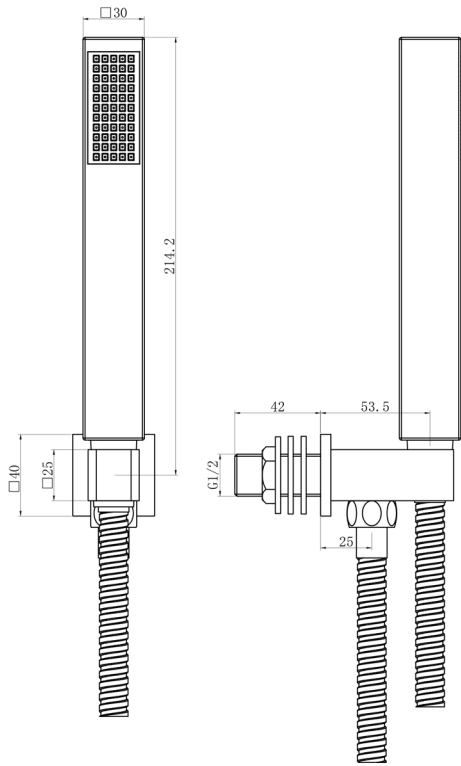

Square Outlet Elbow C/w Handset & Hose

Fitting Instructions

Please follow them carefully and
leave this manual with end user