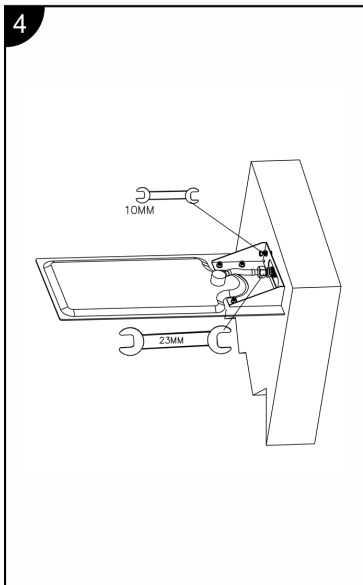

WARNING!

We recommend that this product is installed by a qualified tradesperson and we accept no liability for products fitted incorrectly, and where the correct testing procedures have not been used, resulting in the escape of water.