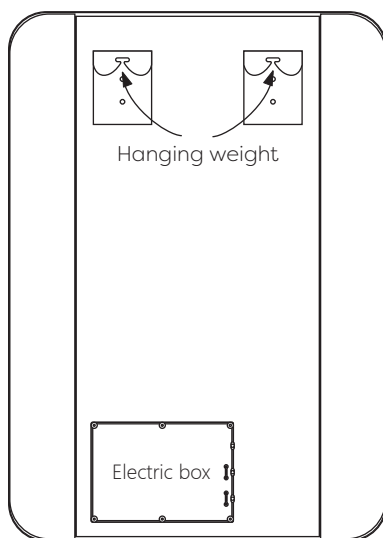

Technical Details

Schematic Diagram

ARZIMO4-MB

Mirror Weight (kg)	4.90kg
Mirror+Box Weight (kg)	6.80kg
Light Source	LED
Light source average span	50K HOURS
Total Rated Wattage (W)	10W
Lumens (Lm)	1646
Kelvins (K)	6000K

FEATURES
ROCKER SWITCH
BLACK FRAME

Technical Details

Data Reference

Front view

Side view

Back view

Bottom view