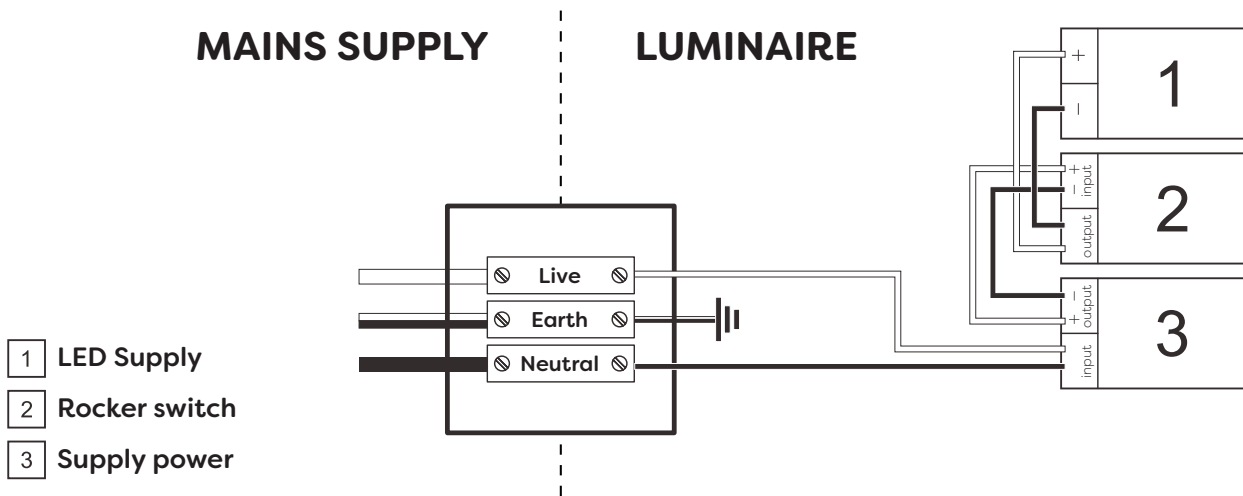

Technical Details

Schematic Diagram

ARZIMO4-MB

Mirror Weight (kg)	4.90kg
Mirror+Box Weight (kg)	6.80kg
Light Source	LED
Light source average span	50K HOURS
Total Rated Wattage (W)	10W
Lumens (Lm)	1646
Kelvins (K)	6000K

FEATURES
ROCKER SWITCH
BLACK FRAME

Technical Details

Data Reference

Front view

Side view

Back view

Bottom view