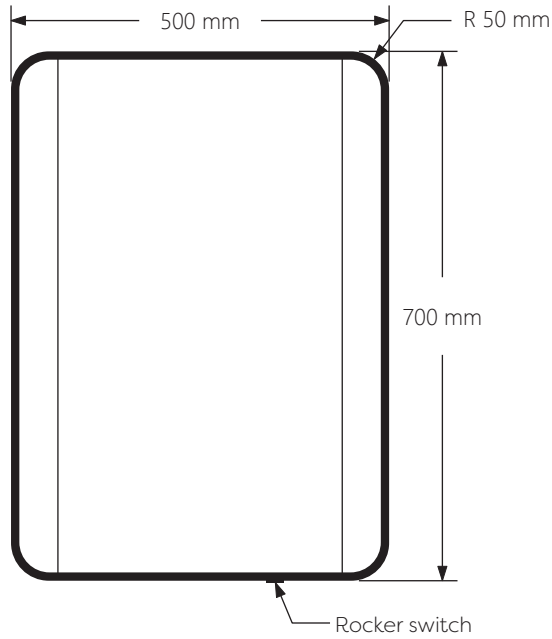

Technical Details

Schematic Diagram

ARZIMO4-MB

Mirror Weight (kg)	4.90kg
Mirror+Box Weight (kg)	6.80kg
Light Source	LED
Light source average span	50K HOURS
Total Rated Wattage (W)	10W
Lumens (Lm)	1646
Kelvins (K)	6000K

FEATURES
ROCKER SWITCH
BLACK FRAME

Technical Details

Data Reference

Front view

Side view

Back view

Bottom view