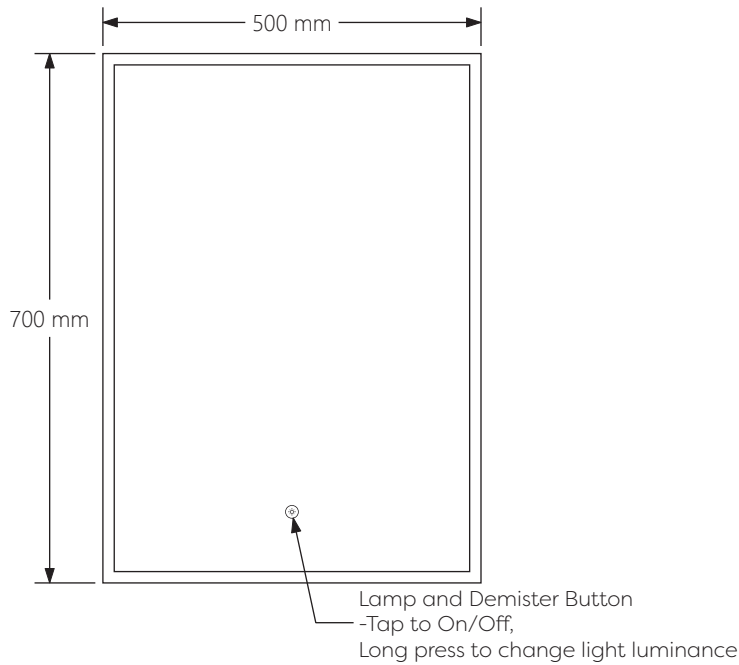

Technical Details

Schematic Diagram

YW-AZ8920MB

Mirror Weight (kg)	12.50kg
Mirror+Box Weight (kg)	14.60kg
Light Source	LED
Light source average span	50K HOURS
Total Rated Wattage (W)	38W
Lumens (Lm)	2496
Kelvins (K)	6000K

FEATURES
TOUCH SWITCH
DIMMING
DEMISTER
SHAVER SOCKET
ACRYLIC
BUILT-IN CABINET

Technical Details

Data Reference

Front view

Side view

Bottom view