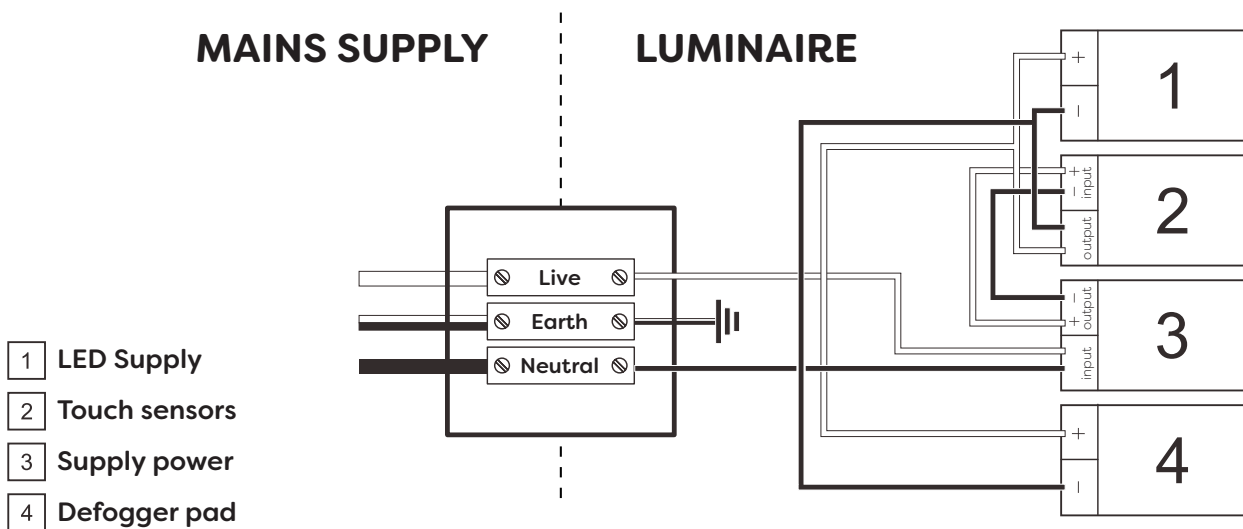

Technical Details

Schematic Diagram

YW-AZ8920MB

Mirror Weight (kg)	12.50kg
Mirror+Box Weight (kg)	14.60kg
Light Source	LED
Light source average span	50K HOURS
Total Rated Wattage (W)	38W
Lumens (Lm)	2496
Kelvins (K)	6000K

FEATURES
TOUCH SWITCH
DIMMING
DEMISTER
SHAVER SOCKET
ACRYLIC
BUILT-IN CABINET

Technical Details

Data Reference

Front view

Side view

Bottom view