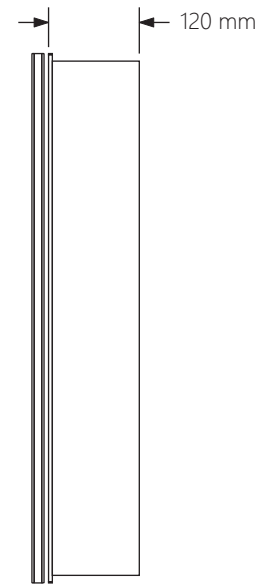

Technical Details

Schematic Diagram

YW-AZ8920MB

Mirror Weight (kg)	12.50kg
Mirror+Box Weight (kg)	14.60kg
Light Source	LED
Light source average span	50K HOURS
Total Rated Wattage (W)	38W
Lumens (Lm)	2496
Kelvins (K)	6000K

FEATURES
TOUCH SWITCH
DIMMING
DEMISTER
SHAVER SOCKET
ACRYLIC
BUILT-IN CABINET

Technical Details

Data Reference

Front view

Side view

Bottom view