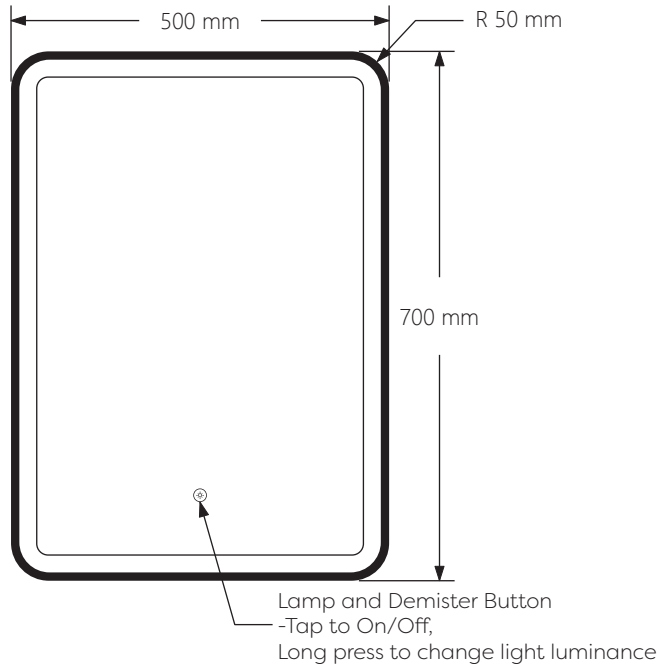

Technical Details

Schematic Diagram

YW-LQ701

Mirror Weight (kg)	5.20kg
Mirror+Box Weight (kg)	7.10kg
Light Source	LED
Light source average span	50K HOURS
Total Rated Wattage (W)	23W
Lumens (Lm)	1597
Kelvins (K)	6000K

FEATURES
TOUCH SWITCH
DEMISTER
DIMMING
BLACK FRAME

Technical Details

Data Reference

Front view

Side view

Back view

Bottom view