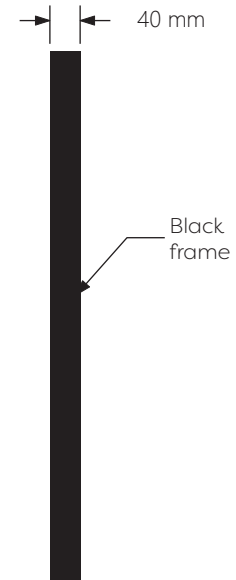

Technical Details

Schematic Diagram

YW-LQ701

Mirror Weight (kg)	5.20kg
Mirror+Box Weight (kg)	7.10kg
Light Source	LED
Light source average span	50K HOURS
Total Rated Wattage (W)	23W
Lumens (Lm)	1597
Kelvins (K)	6000K

FEATURES
TOUCH SWITCH
DEMISTER
DIMMING
BLACK FRAME

Technical Details

Data Reference

Front view

Side view

Back view

Bottom view