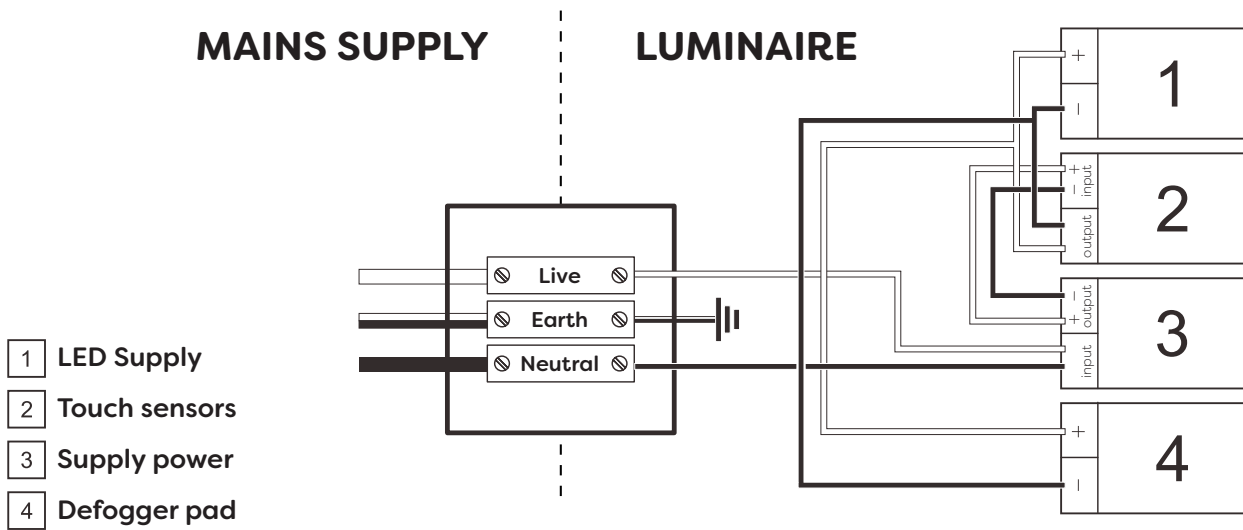

Technical Details

Schematic Diagram

YW-LQ701

Mirror Weight (kg)	5.20kg
Mirror+Box Weight (kg)	7.10kg
Light Source	LED
Light source average span	50K HOURS
Total Rated Wattage (W)	23W
Lumens (Lm)	1597
Kelvins (K)	6000K

FEATURES
TOUCH SWITCH
DEMISTER
DIMMING
BLACK FRAME

Technical Details

Data Reference

Front view

Side view

Back view

Bottom view