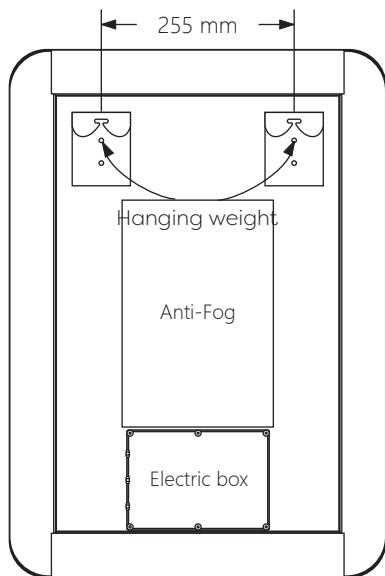

Technical Details

Schematic Diagram

YW-LQ701

Mirror Weight (kg)	5.20kg
Mirror+Box Weight (kg)	7.10kg
Light Source	LED
Light source average span	50K HOURS
Total Rated Wattage (W)	23W
Lumens (Lm)	1597
Kelvins (K)	6000K

FEATURES
TOUCH SWITCH
DEMISTER
DIMMING
BLACK FRAME

Technical Details

Data Reference

Front view

Side view

Back view

Bottom view