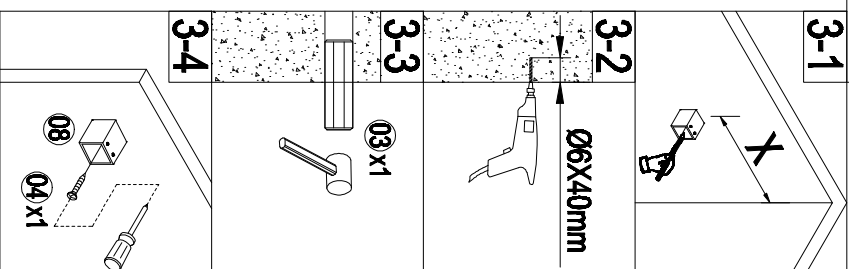

INSTALLATION MANUAL (Matt Black)

1	 BRSF-W01 1PC	2	 ST4X12 3PCS	3	 D6x30 4PCS	4	 ST4X30 4PCS	5	 BRSF-X02 1PC
6	 BRSF-X02 1PC	7	 BRSF-W02 1PC	8	 BRSF-X01 1PC	<h1>Tools:</h1>			

1

800	765-780
900	865-880
1000	965-980

2

3

L	X
800	700
900	800
1000	900

4

Care Instructions:
 Do not use your shower enclosure within 24 hours of assembly . Do not use caustic cleaning products or abrasive material whencleaning your shower enclosure.