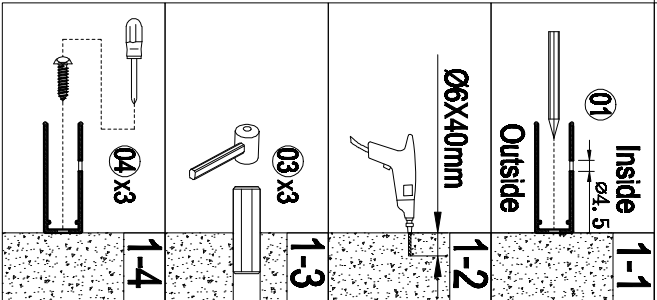

INSTALLATION MANUAL (Matt Black)

1	 BRSF-W01 1PC	2	 ST4X12 3PCS	3	 D6x30 4PCS	4	 ST4X30 4PCS	5	 BRSF-X02 1PC
6	 BRSF-X02 1PC	7	 BRSF-W02 1PC	8	 BRSF-X01 1PC	<h1>Tools:</h1>			

1

800	765-780
900	865-880
1000	965-980

2

3

L	X
800	700
900	800
1000	900

4

Care Instructions:
 Do not use your shower enclosure within 24 hours of assembly . Do not use caustic cleaning products or abrasive material whencleaning your shower enclosure.