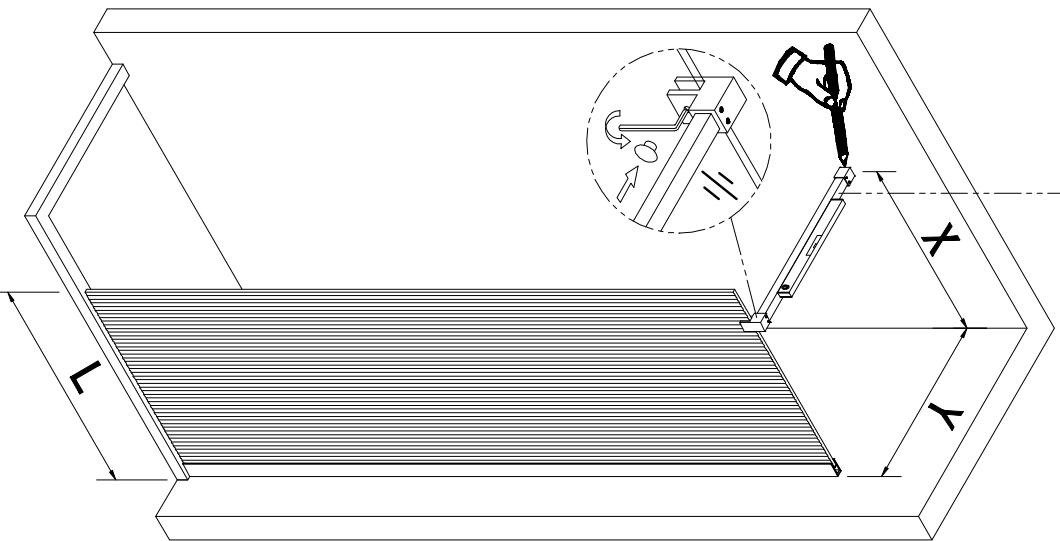

3

L	X
800	700
900	800
1000	900

4

Care Instructions:
Do not use your shower enclosure within 24 hours of assembly . Do not use caustic cleaning products or abrasive material whencleaning your shower enclosure.