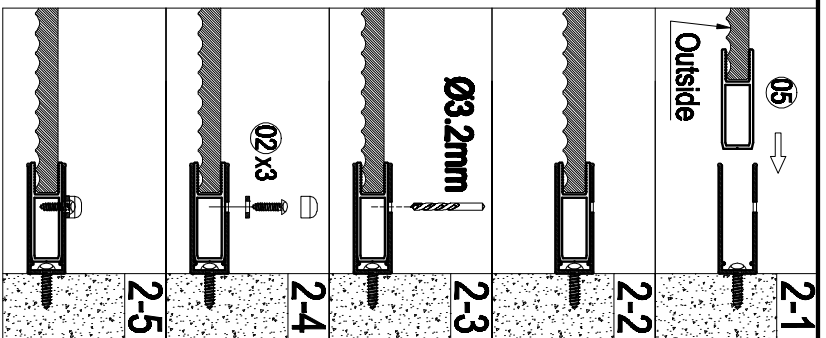

INSTALLATION MANUAL (Matt Black)

1	 BRSF-W01 1PC	2	 ST4X12 3PCS	3	 D6x30 4PCS	4	 ST4X30 4PCS	5	 BRSF-X02 1PC
6	 BRSF-X02 1PC	7	 BRSF-W02 1PC	8	 BRSF-X01 1PC	<h1>Tools:</h1>			

1

800	765-780
900	865-880
1000	965-980

2

3

L	X
800	700
900	800
1000	900

4

Care Instructions:
 Do not use your shower enclosure within 24 hours of assembly . Do not use caustic cleaning products or abrasive material whencleaning your shower enclosure.