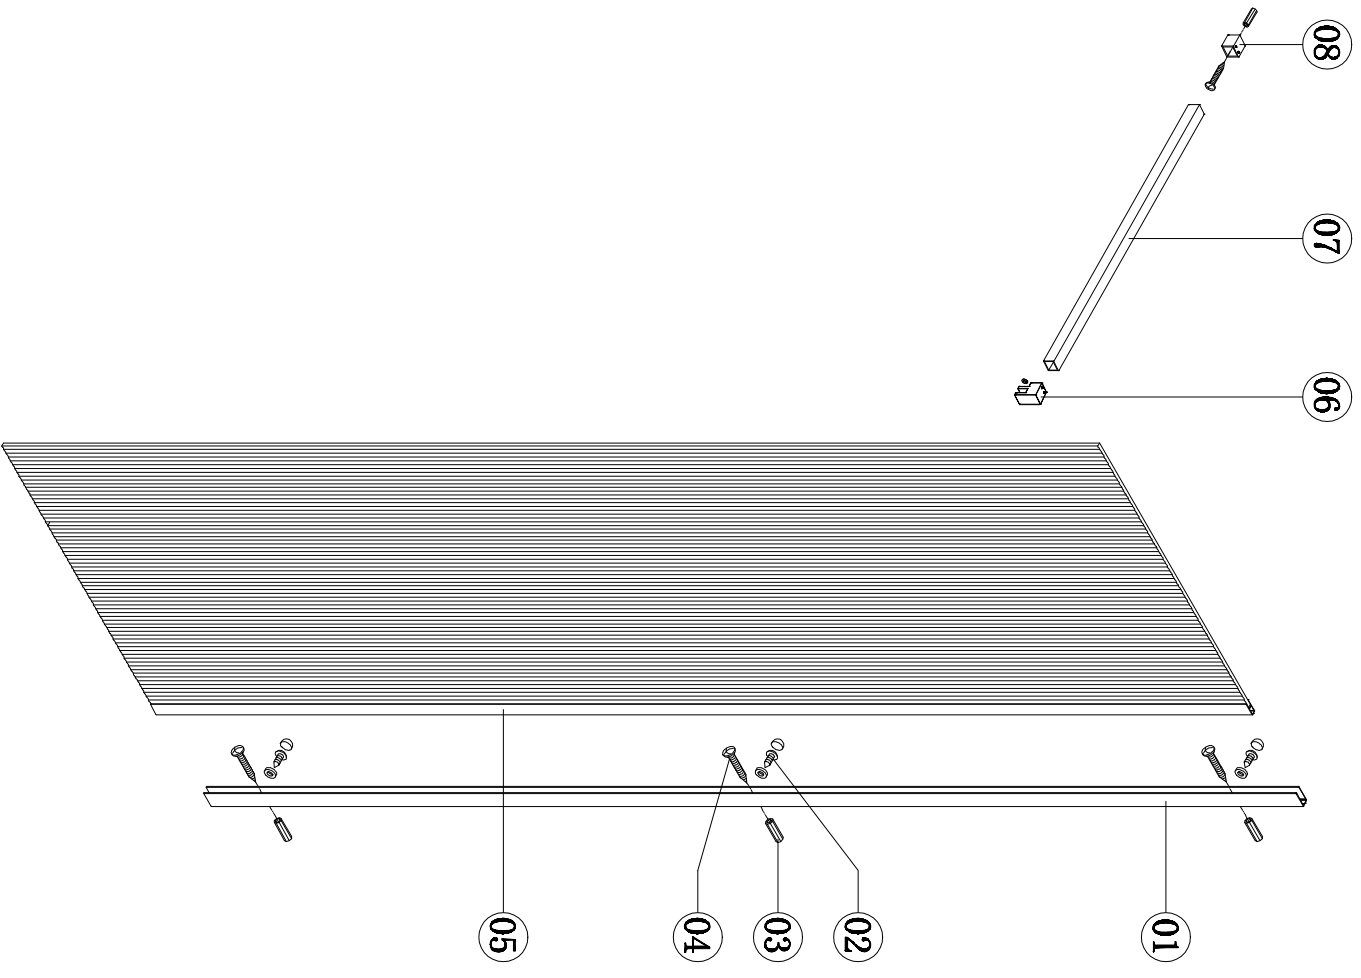

INSTALLATION MANUAL (Matt Black)

1	 BRSF-W01 1PC	2	 ST4X12 3PCS	3	 D6x30 4PCS	4	 ST4X30 4PCS	5	 BRSF-X02 1PC
6	 BRSF-X02 1PC	7	 BRSF-W02 1PC	8	 BRSF-X01 1PC	<h1>Tools:</h1>			

1

800	765-780
900	865-880
1000	965-980

2

3

L	X
800	700
900	800
1000	900

4

Care Instructions:
 Do not use your shower enclosure within 24 hours of assembly . Do not use caustic cleaning products or abrasive material whencleaning your shower enclosure.