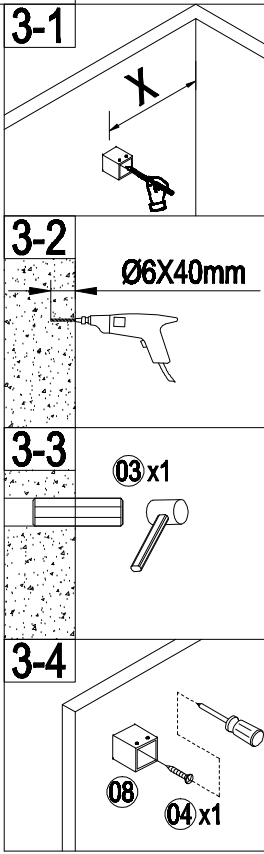

JRSF-X01

1PC

Tools:

2.5 mm

4 mm

Ø6mm

Ø3.2mm

1

| | L |
|------|---------|
| 800 | 765-780 |
| 900 | 865-880 |
| 1000 | 965-980 |

**2**

3

| L | X |
|------|-----|
| 800 | 700 |
| 900 | 800 |
| 1000 | 900 |

4

Care Instructions:

Do not use your shower enclosure within 24 hours of assembly. Do not use caustic cleaning products or abrasive material when cleaning your shower enclosure.