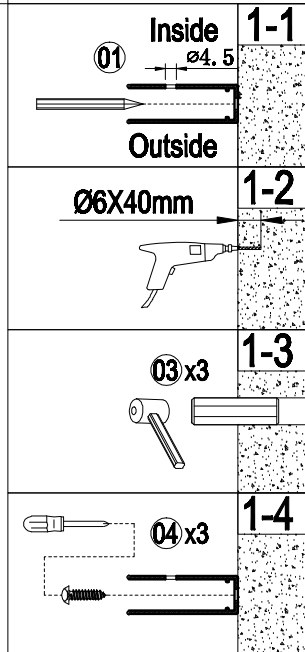

JRSF-X01

1PC

Tools:

2.5 mm

4 mm

Ø6mm

Ø3.2mm

1

| | L |
|------|---------|
| 800 | 765-780 |
| 900 | 865-880 |
| 1000 | 965-980 |

**2**

3

| L | X |
|------|-----|
| 800 | 700 |
| 900 | 800 |
| 1000 | 900 |

4

Care Instructions:

Do not use your shower enclosure within 24 hours of assembly. Do not use caustic cleaning products or abrasive material when cleaning your shower enclosure.