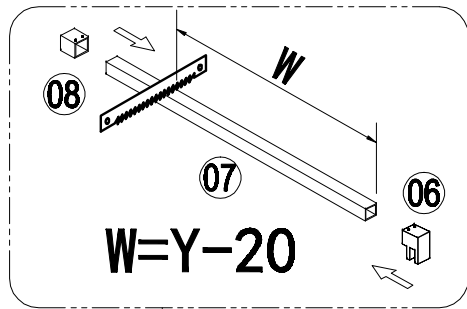

3

L	X
800	700
900	800
1000	900

4

Care Instructions:

Do not use your shower enclosure within 24 hours of assembly. Do not use caustic cleaning products or abrasive material when cleaning your shower enclosure.