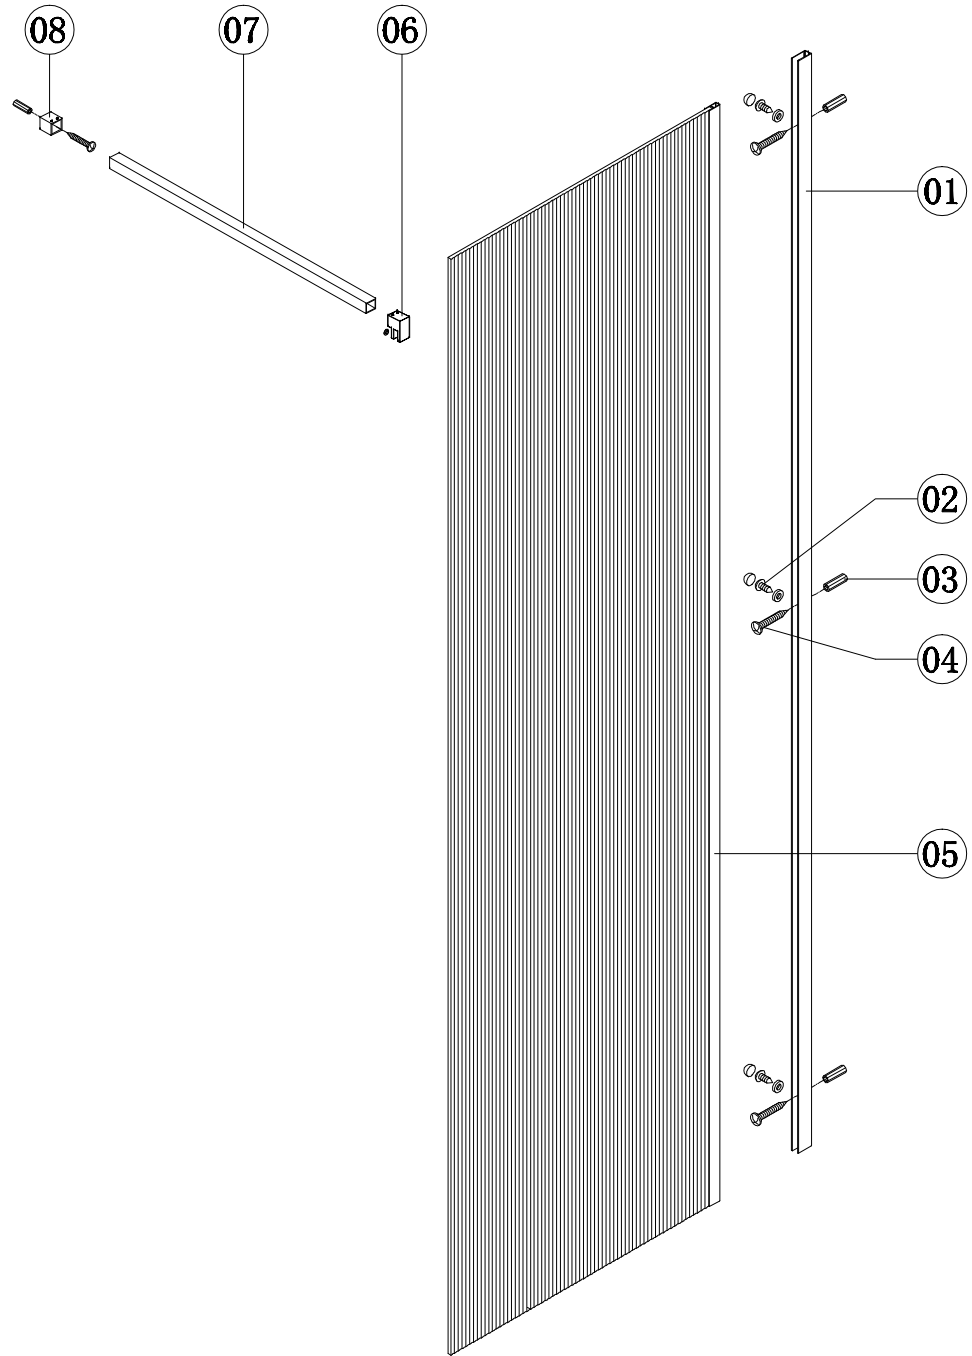

INSTALLATION MANUAL (Brushed Brass)

1

JRSF-W01

1PC

2

ST4X12

ST4x12

3PCS

3

D6x30

4PCS

4

ST4X30

ST4x30

4PCS

5

JRSF-X01

1PC

Tools:

2.5 mm

4 mm

Ø6mm

Ø3.2mm

1