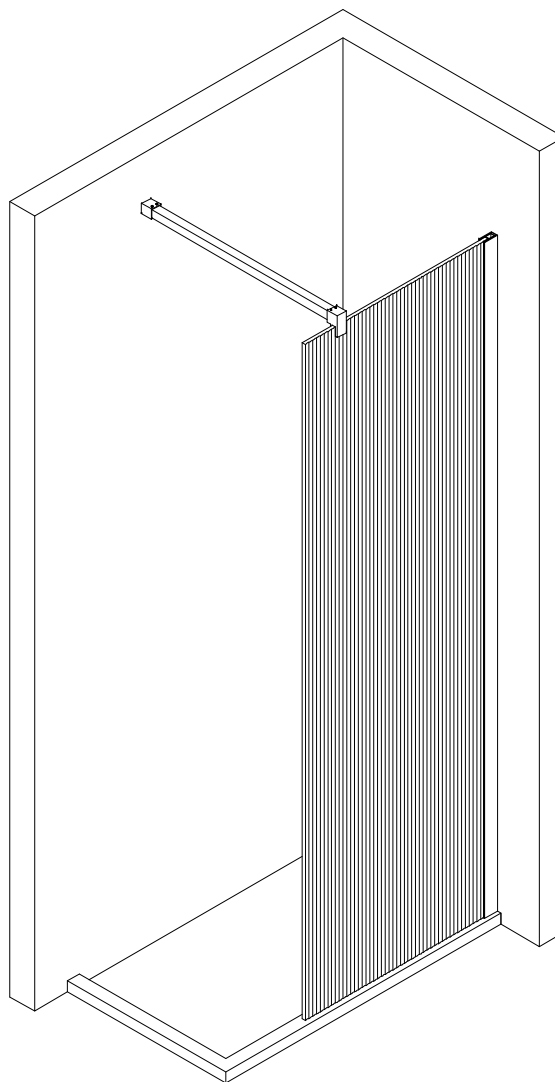

INSTALLATION MANUAL (Brushed Brass)

1

JRSF-W01

1PC

2

ST4X12

ST4x12

3PCS

3

D6x30

4PCS

4

ST4X30

ST4x30

4PCS

5