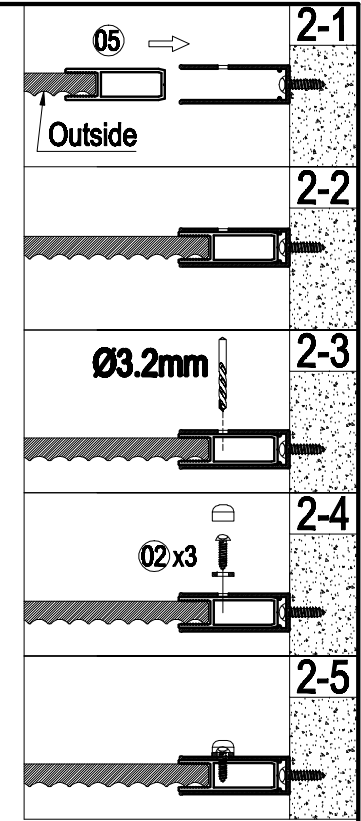

JRSF-X01

1PC

Tools:

2.5 mm

4 mm

Ø6mm

Ø3.2mm

1

| | L |
|------|---------|
| 800 | 765-780 |
| 900 | 865-880 |
| 1000 | 965-980 |

**2**

3

| L | X |
|------|-----|
| 800 | 700 |
| 900 | 800 |
| 1000 | 900 |

4

Care Instructions:

Do not use your shower enclosure within 24 hours of assembly. Do not use caustic cleaning products or abrasive material when cleaning your shower enclosure.