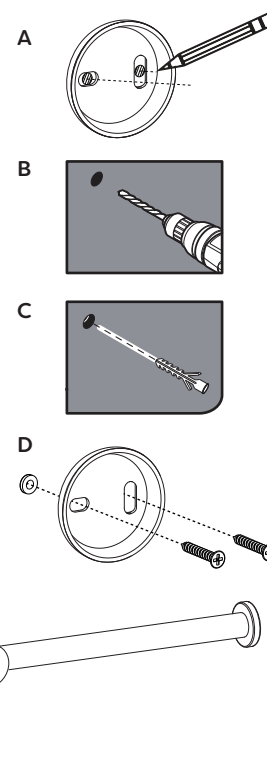

Installation B:

1. Place the accessory up against your chosen wall at the desired height then mark the position.
2. Remove the grub screw(s) from the accessory then take out the fixing plate(s).
3. Place the fixing plate(s) at the desired position on the wall, mark the holes onto the wall ready for drilling.
4. Using an appropriate sized drill bit, carefully drill the holes in the wall then insert the rawl plug(s).
5. Place the fixing plate(s) back onto the wall and secure into place using the screw(s) provided.
6. Mount the accessory over the fixing plate(s), secure into place using then grub screw(s) and Allen key provided.