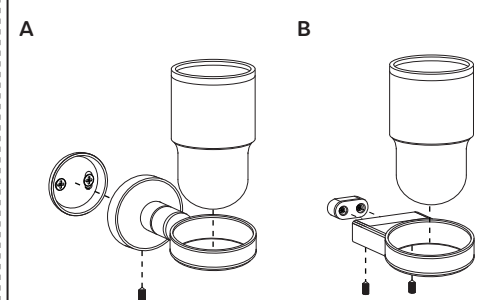

Tumbler & Holder: