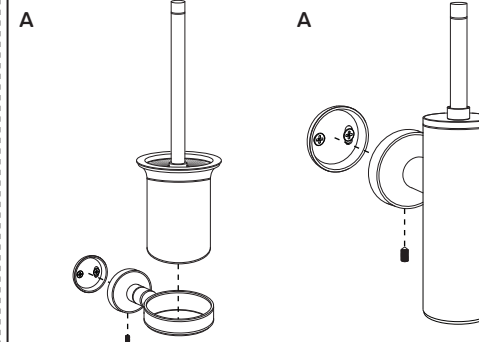

Toilet Brush & Holder: