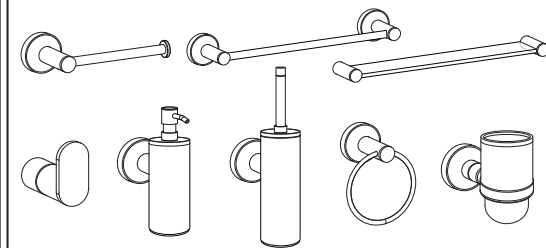

AREZZO

Wall Mounted Universal Accessories

Before you Begin:

- Unpack the product then read these instructions before proceeding. Inspect the product for damage. If any damage is found, contact our Customer Relations team.
- Diagrams are for illustration purposes only, your accessories may differ from these drawings however the illustration steps still apply.