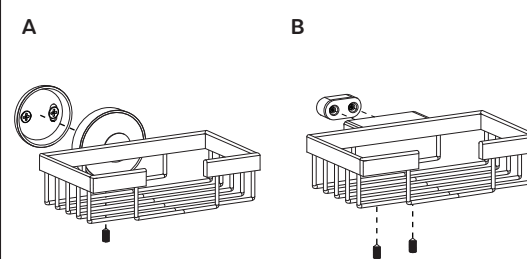

Soap Basket: