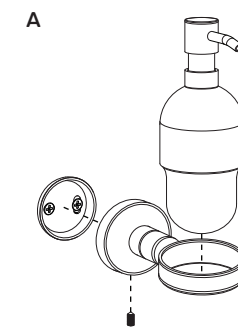

Soap Dispenser (Holder):