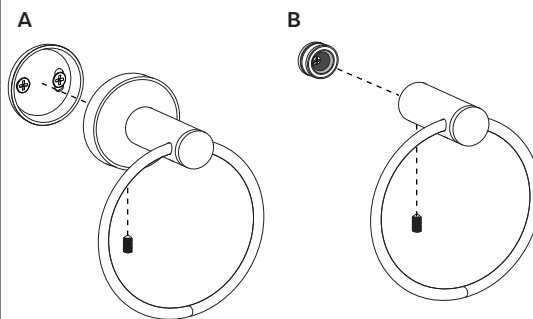

Towel Ring: