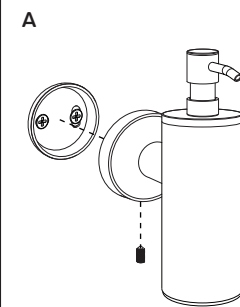

Soap Dispenser: