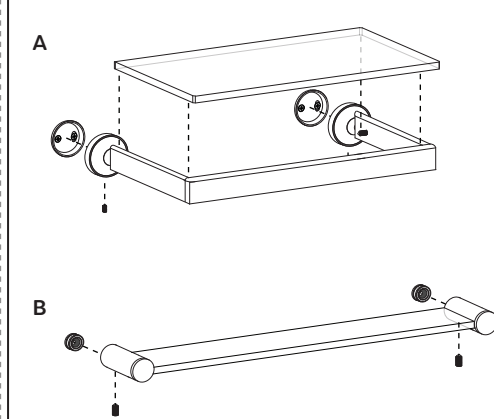

Glass Shelf:

Cleaning and Aftercare:

- **Warning:** Do not use abrasives, scourers, bleach or any type of chemical cleaning solution when cleaning the accessory. It is recommended to use warm soapy water and a clean damp cloth.

Recycling and Disposal:

- Please recycle the packaging in accordance with your local government regulations on waste handling and follow the same advice at the end of the products life.

For more information visit:

www.victorianplumbing.co.uk