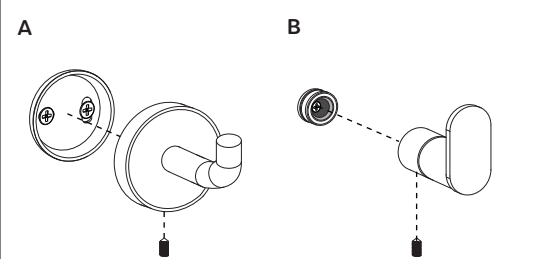

AREZZO

Wall Mounted Universal Accessories

Before you Begin:

- Unpack the product then read these instructions before proceeding. Inspect the product for damage. If any damage is found, contact our Customer Relations team.
- Diagrams are for illustration purposes only, your accessories may differ from these drawings however the illustration steps still apply.

Tools Required:

Ensure the appropriate PPE is used during installation

V1.10.24

Installation A:

1. Place the accessory up against your chosen wall at the desired height then mark the position.
2. Remove the grub screw(s) from the accessory then take out the fixing plate(s).
3. Place the fixing plate(s) at the desired position on the wall, mark the holes onto the wall ready for drilling.
4. Using an appropriate sized drill bit, carefully drill the holes in the wall then insert the rawl plug(s).
5. Place the fixing plate(s) back onto the wall and secure into place using the screw(s) provided.
6. Mount the accessory over the fixing plate(s), secure into place using then grub screw(s) and Allen key provided.

Installation B:

1. Place the accessory up against your chosen wall at the desired height then mark the position.
2. Remove the grub screw(s) from the accessory then take out the fixing plate(s).
3. Place the fixing plate(s) at the desired position on the wall, mark the holes onto the wall ready for drilling.
4. Using an appropriate sized drill bit, carefully drill the holes in the wall then insert the rawl plug(s).
5. Place the fixing plate(s) back onto the wall and secure into place using the screw(s) provided.
6. Mount the accessory over the fixing plate(s), secure into place using then grub screw(s) and Allen key provided.

Toilet Roll Holder:

Towel Ring:

Robe Hook:

Soap Dispenser:

Soap Dispenser (Holder):

Soap Basket: