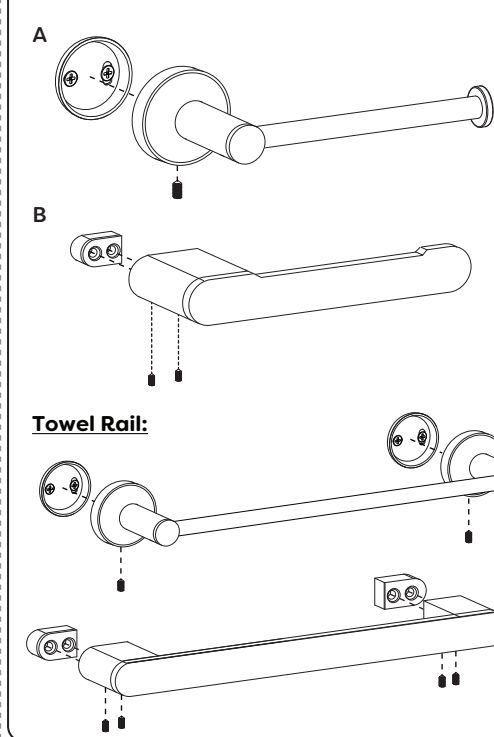

Toilet Roll Holder: