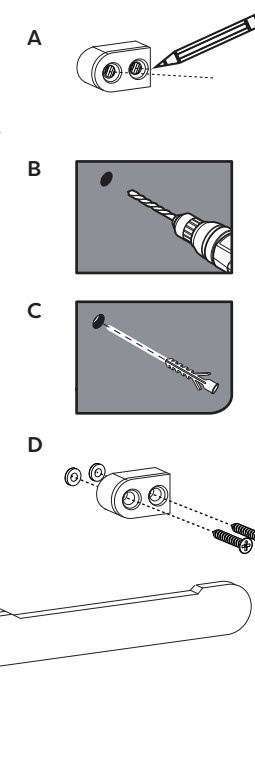

AREZZO

Wall Mounted Universal Accessories

Before you Begin:

- Unpack the product then read these instructions before proceeding. Inspect the product for damage. If any damage is found, contact our Customer Relations team.
- Diagrams are for illustration purposes only, your accessories may differ from these drawings however the illustration steps still apply.

Tools Required:

Ensure the appropriate PPE is used during installation

V1.10.24

Installation A:

1. Place the accessory up against your chosen wall at the desired height then mark the position.
2. Remove the grub screw(s) from the accessory then take out the fixing plate(s).
3. Place the fixing plate(s) at the desired position on the wall, mark the holes onto the wall ready for drilling.
4. Using an appropriate sized drill bit, carefully drill the holes in the wall then insert the rawl plug(s).
5. Place the fixing plate(s) back onto the wall and secure into place using the screw(s) provided.
6. Mount the accessory over the fixing plate(s), secure into place using then grub screw(s) and Allen key provided.

Installation B:

1. Place the accessory up against your chosen wall at the desired height then mark the position.
2. Remove the grub screw(s) from the accessory then take out the fixing plate(s).
3. Place the fixing plate(s) at the desired position on the wall, mark the holes onto the wall ready for drilling.
4. Using an appropriate sized drill bit, carefully drill the holes in the wall then insert the rawl plug(s).
5. Place the fixing plate(s) back onto the wall and secure into place using the screw(s) provided.
6. Mount the accessory over the fixing plate(s), secure into place using then grub screw(s) and Allen key provided.

Toilet Roll Holder:

Towel Ring:

Robe Hook:

Soap Dispenser:

Soap Dispenser (Holder):

Soap Basket: