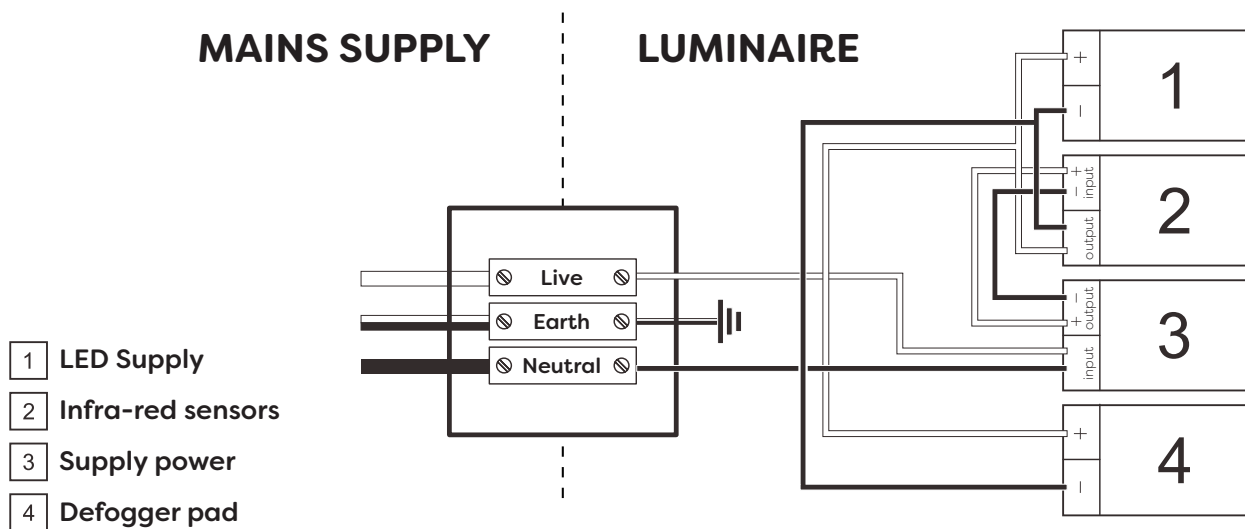

Technical Details

Schematic Diagram

YW-BM005

Mirror Weight (kg)	7.15kg
Mirror+Box Weight (kg)	9.45kg
Light Source	LED BULB
Light source average span	50K HOURS
Total Rated Wattage (W)	35W
Lumens (Lm)	700
Kelvins (K)	6000K

FEATURES
SENSOR SWITCH
DEMISTER

Technical Details

Data Reference

Front view

Side view

Back view

Bottom view