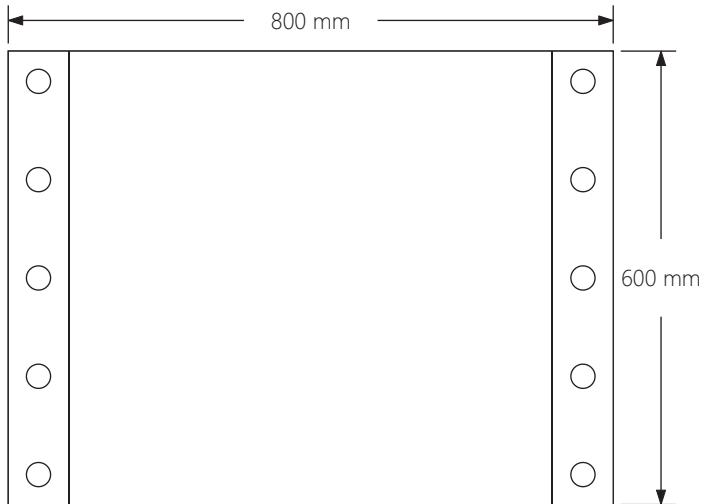

Technical Details

Schematic Diagram

YW-BM005

Mirror Weight (kg)	7.15kg
Mirror+Box Weight (kg)	9.45kg
Light Source	LED BULB
Light source average span	50K HOURS
Total Rated Wattage (W)	35W
Lumens (Lm)	700
Kelvins (K)	6000K

FEATURES
SENSOR SWITCH
DEMISTER

Technical Details

Data Reference

Front view

Side view

Back view

Bottom view