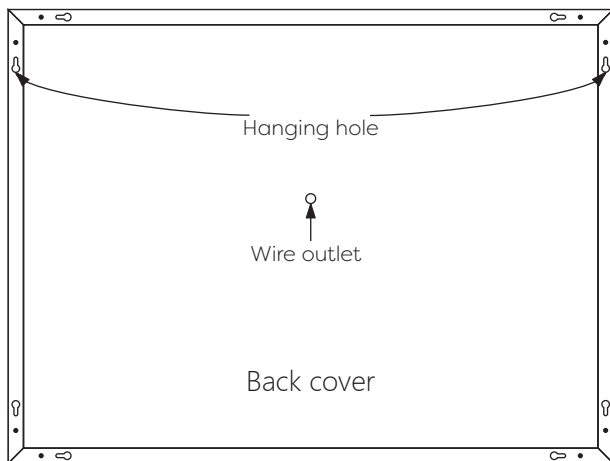

Technical Details

Schematic Diagram

YW-BM005

Mirror Weight (kg)	7.15kg
Mirror+Box Weight (kg)	9.45kg
Light Source	LED BULB
Light source average span	50K HOURS
Total Rated Wattage (W)	35W
Lumens (Lm)	700
Kelvins (K)	6000K

FEATURES
SENSOR SWITCH
DEMISTER

Technical Details

Data Reference

Front view

Side view

Back view

Bottom view