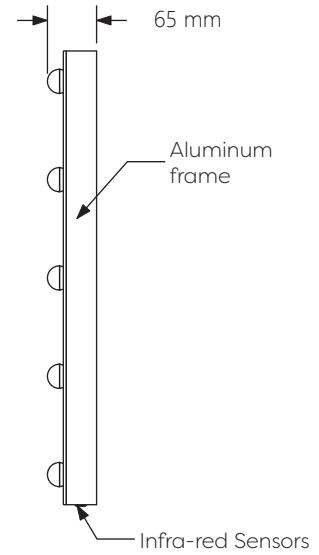

Technical Details

Schematic Diagram

YW-BM005

Mirror Weight (kg)	7.15kg
Mirror+Box Weight (kg)	9.45kg
Light Source	LED BULB
Light source average span	50K HOURS
Total Rated Wattage (W)	35W
Lumens (Lm)	700
Kelvins (K)	6000K

FEATURES
SENSOR SWITCH
DEMISTER

Technical Details

Data Reference

Front view

Side view

Back view

Bottom view