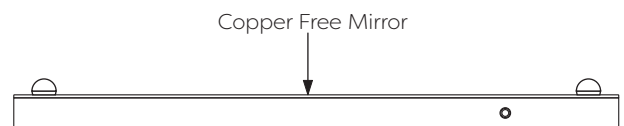

Technical Details

Schematic Diagram

YW-BM005

Mirror Weight (kg)	7.15kg
Mirror+Box Weight (kg)	9.45kg
Light Source	LED BULB
Light source average span	50K HOURS
Total Rated Wattage (W)	35W
Lumens (Lm)	700
Kelvins (K)	6000K

FEATURES
SENSOR SWITCH
DEMISTER

Technical Details

Data Reference

Front view

Side view

Back view

Bottom view