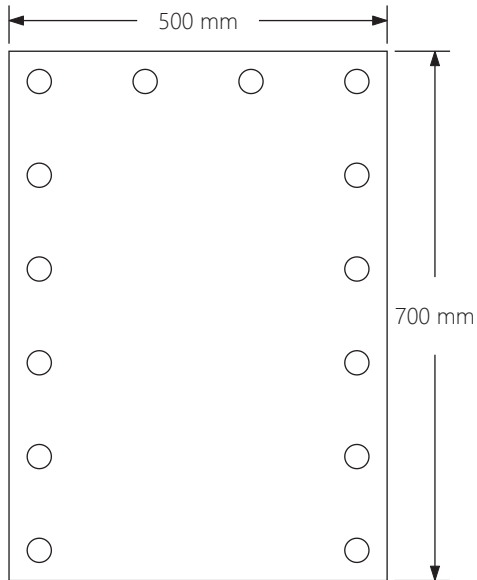

Technical Details

Schematic Diagram

YW-BM001

Mirror Weight (kg)	5.55kg
Mirror+Box Weight (kg)	7.35kg
Light Source	LED BULB
Light source average span	50K HOURS
Total Rated Wattage (W)	18W
Lumens (Lm)	980
Kelvins (K)	6000K

FEATURES
SENSOR SWITCH
DEMISTER

Technical Details

Data Reference

Front view

Side view

Back view

Bottom view