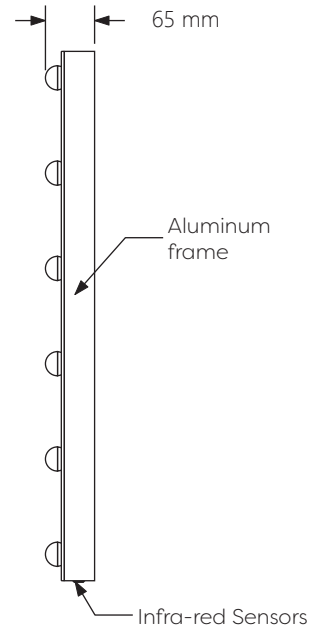

Technical Details

Schematic Diagram

YW-BM001

Mirror Weight (kg)	5.55kg
Mirror+Box Weight (kg)	7.35kg
Light Source	LED BULB
Light source average span	50K HOURS
Total Rated Wattage (W)	18W
Lumens (Lm)	980
Kelvins (K)	6000K

FEATURES
SENSOR SWITCH
DEMISTER

Technical Details

Data Reference

Front view

Side view

Back view

Bottom view