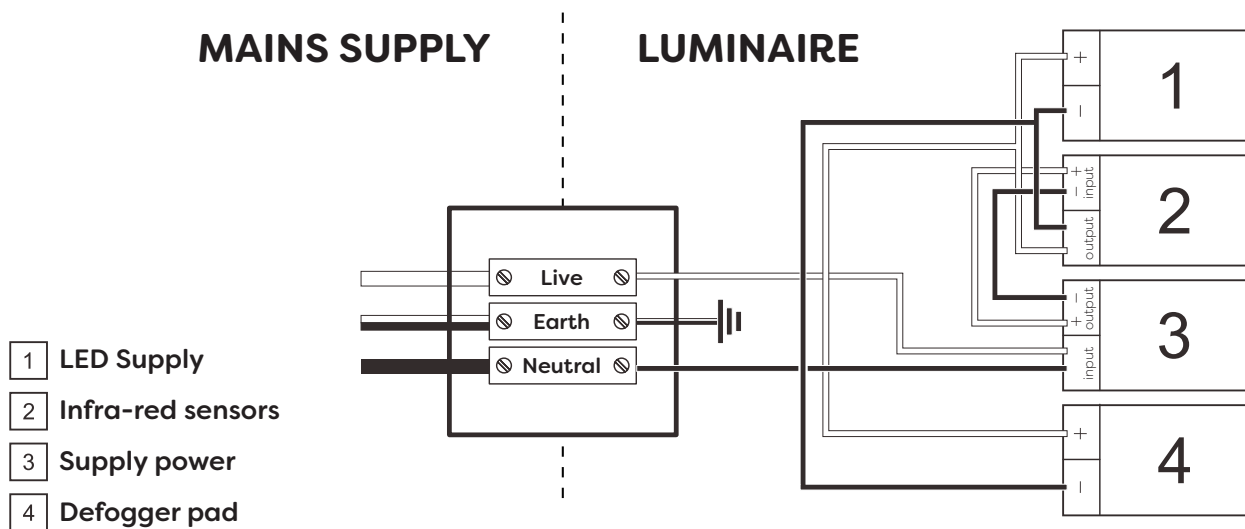

Technical Details

Schematic Diagram

YW-BM001

Mirror Weight (kg)	5.55kg
Mirror+Box Weight (kg)	7.35kg
Light Source	LED BULB
Light source average span	50K HOURS
Total Rated Wattage (W)	18W
Lumens (Lm)	980
Kelvins (K)	6000K

FEATURES
SENSOR SWITCH
DEMISTER

Technical Details

Data Reference

Front view

Side view

Back view

Bottom view