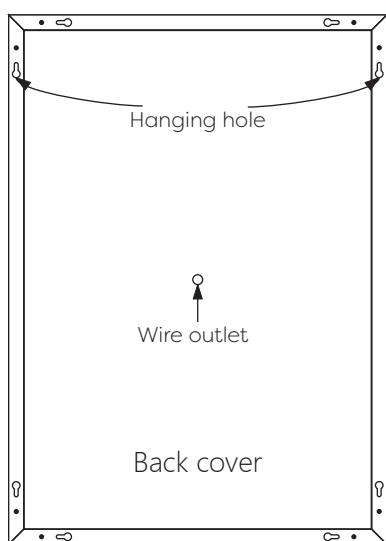

FEATURES
SENSOR SWITCH
DEMISTER

Technical Details

Data Reference

Front view

Side view

Back view

Bottom view