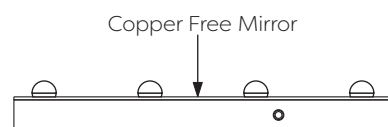

Technical Details

Schematic Diagram

YW-BM001

Mirror Weight (kg)	5.55kg
Mirror+Box Weight (kg)	7.35kg
Light Source	LED BULB
Light source average span	50K HOURS
Total Rated Wattage (W)	18W
Lumens (Lm)	980
Kelvins (K)	6000K

FEATURES
SENSOR SWITCH
DEMISTER

Technical Details

Data Reference

Front view

Side view

Back view

Bottom view