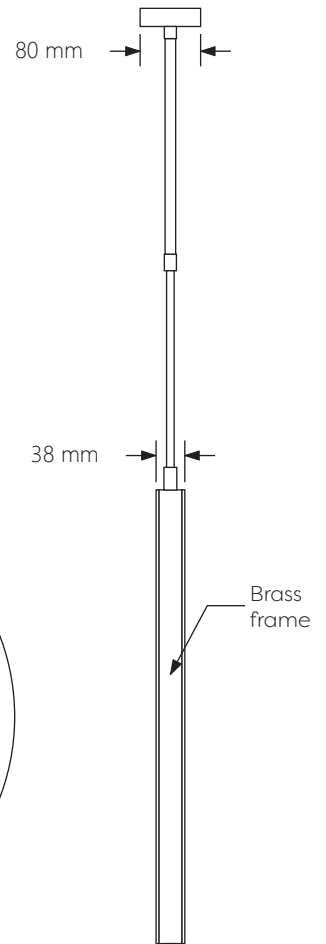

Technical Details

Schematic Diagram

YW-SE30298PO-BB

Mirror Weight (kg)	6.10kg
Mirror+Box Weight (kg)	8.20kg
Light Source	LED
Light source average span	50K HOURS
Total Rated Wattage (W)	36W
Lumens (Lm)	2112
Kelvins (K)	3000-6000K

FEATURES
SENSOR SWITCH
DEMISTER
COLOR CHANGE
TELESCOPIC BOOM

Technical Details

Data Reference

Front view

Back view

Side view

Bottom view