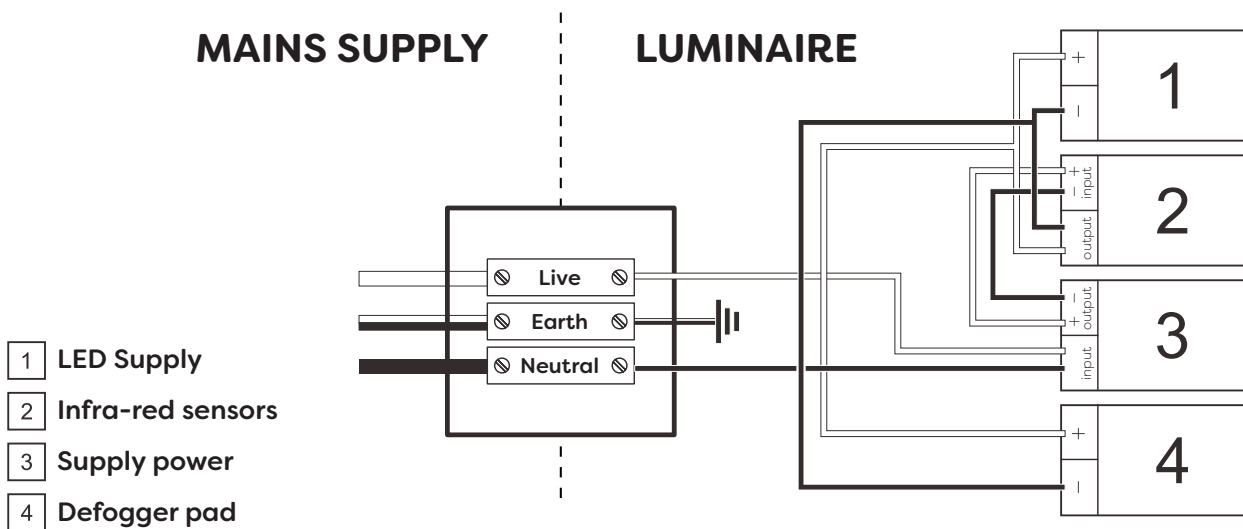

Technical Details

Schematic Diagram

YW-SE30298PO-BB

Mirror Weight (kg)	6.10kg
Mirror+Box Weight (kg)	8.20kg
Light Source	LED
Light source average span	50K HOURS
Total Rated Wattage (W)	36W
Lumens (Lm)	2112
Kelvins (K)	3000-6000K

FEATURES
SENSOR SWITCH
DEMISTER
COLOR CHANGE
TELESCOPIC BOOM

Technical Details

Data Reference

Front view

Back view

Side view

Bottom view