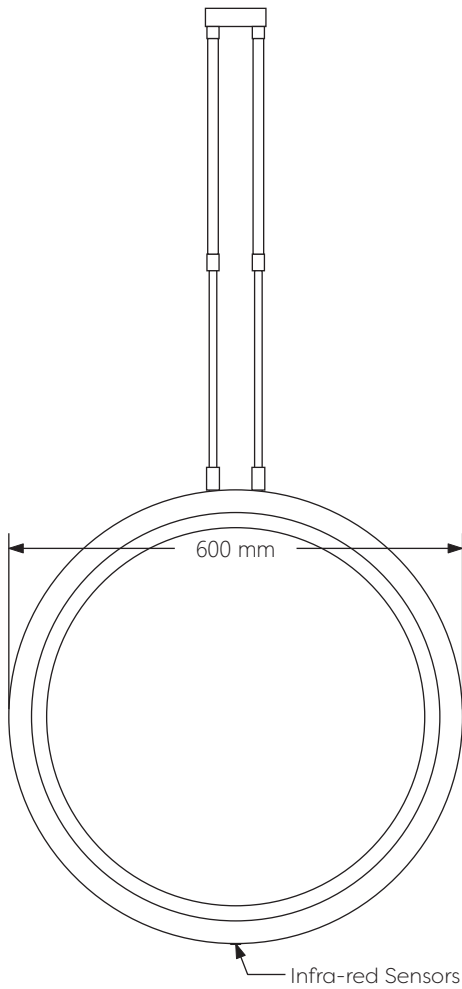

Technical Details

Schematic Diagram

YW-SE30298PO-BB

Mirror Weight (kg)	6.10kg
Mirror+Box Weight (kg)	8.20kg
Light Source	LED
Light source average span	50K HOURS
Total Rated Wattage (W)	36W
Lumens (Lm)	2112
Kelvins (K)	3000-6000K

FEATURES
SENSOR SWITCH
DEMISTER
COLOR CHANGE
TELESCOPIC BOOM

Technical Details

Data Reference

Front view

Back view

Side view

Bottom view