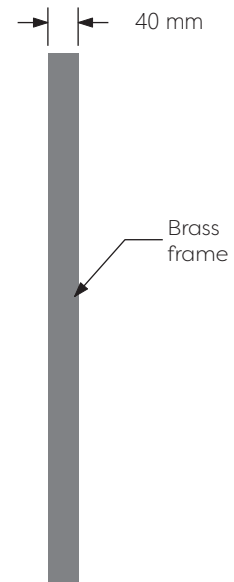

Technical Details

Schematic Diagram

ARZIMO4-BB

Mirror Weight (kg)	4.85kg
Mirror+Box Weight (kg)	6.60kg
Light Source	LED
Light source average span	50K HOURS
Total Rated Wattage (W)	10W
Lumens (Lm)	1646
Kelvins (K)	6000K

FEATURES
ROCKER SWITCH
BRASS FRAME

Technical Details

Data Reference

Front view

Side view

Back view

Bottom view