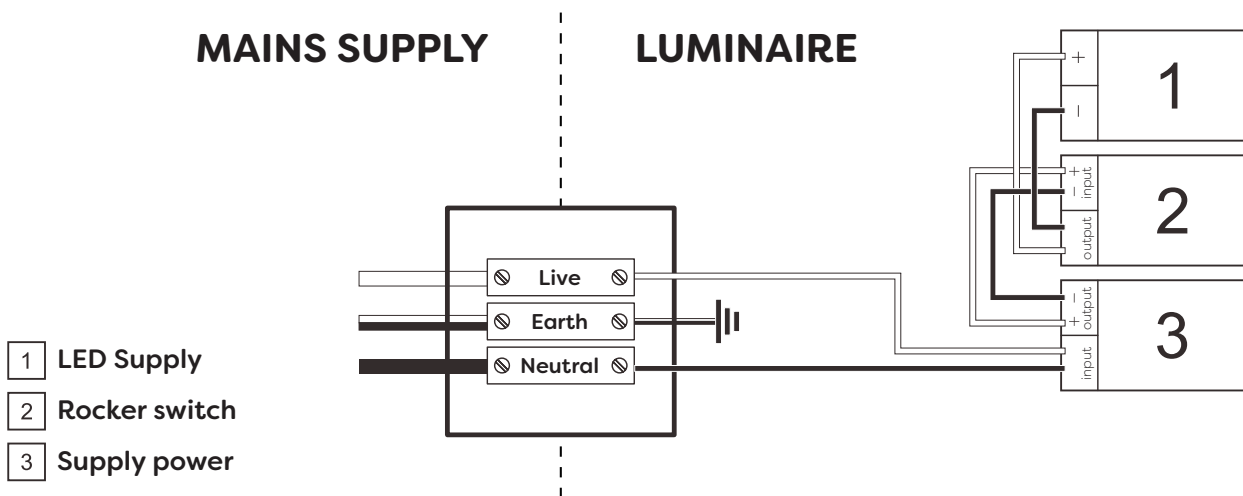

Technical Details

Schematic Diagram

ARZIMO4-BB

Mirror Weight (kg)	4.85kg
Mirror+Box Weight (kg)	6.60kg
Light Source	LED
Light source average span	50K HOURS
Total Rated Wattage (W)	10W
Lumens (Lm)	1646
Kelvins (K)	6000K

FEATURES
ROCKER SWITCH
BRASS FRAME

Technical Details

Data Reference

Front view

Side view

Back view

Bottom view