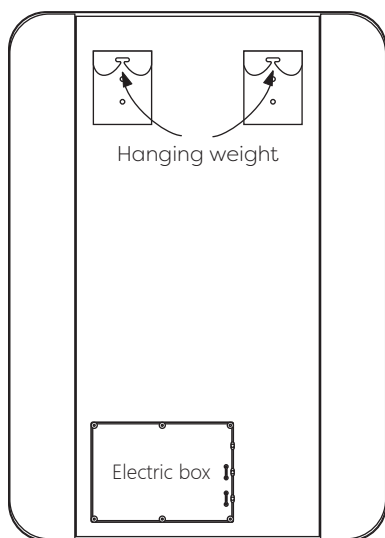

Technical Details

Schematic Diagram

ARZIMO4-BB

Mirror Weight (kg)	4.85kg
Mirror+Box Weight (kg)	6.60kg
Light Source	LED
Light source average span	50K HOURS
Total Rated Wattage (W)	10W
Lumens (Lm)	1646
Kelvins (K)	6000K

FEATURES
ROCKER SWITCH
BRASS FRAME

Technical Details

Data Reference

Front view

Side view

Back view

Bottom view