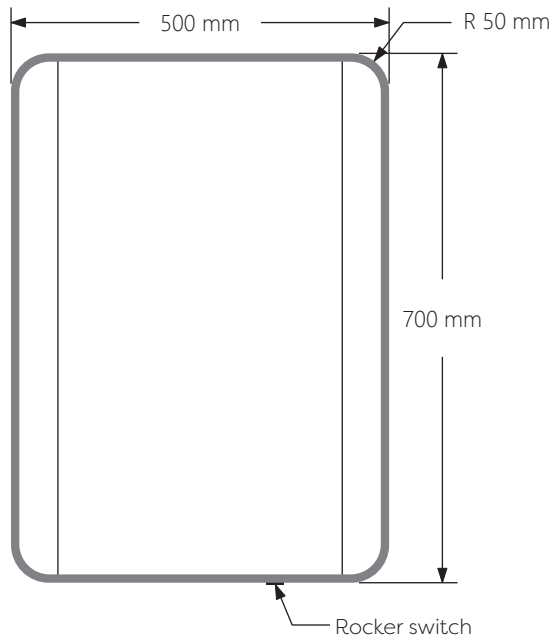

Technical Details

Schematic Diagram

ARZIMO4-BB

Mirror Weight (kg)	4.85kg
Mirror+Box Weight (kg)	6.60kg
Light Source	LED
Light source average span	50K HOURS
Total Rated Wattage (W)	10W
Lumens (Lm)	1646
Kelvins (K)	6000K

FEATURES
ROCKER SWITCH
BRASS FRAME

Technical Details

Data Reference

Front view

Side view

Back view

Bottom view