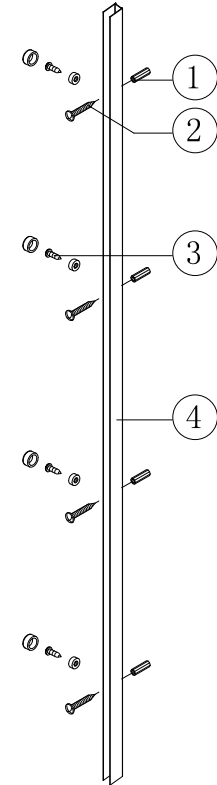

A10700MB/A10800MB/A10900MB/A101000MB/A101200MB

5

6

7

1

2

3

4

<p>1</p> 	<p>2</p> 	<p>3</p> 	<p>4</p> 	<p>5</p> 	<p>6</p> 
<p>D6x30 5Pcs</p>	<p>ST4X30 5Pcs</p>	<p>ST4X12 4Pcs</p>	<p>BDKWM-B01 1Pcs</p>	<p>BRSF-X01 1Pcs</p>	<p>BRSF-W04 1Pcs</p>

7

BRSF-X02 1Pcs

Tools:

1

2

3

	W
700	600
800	700
900	800
1000	900
1200	1100
1400	1300

Care Instructions:

Do not use your shower enclosure within 24 hours of assembly . Do not use caustic cleaning products or abrasive material whencleaning your shower enclosure.