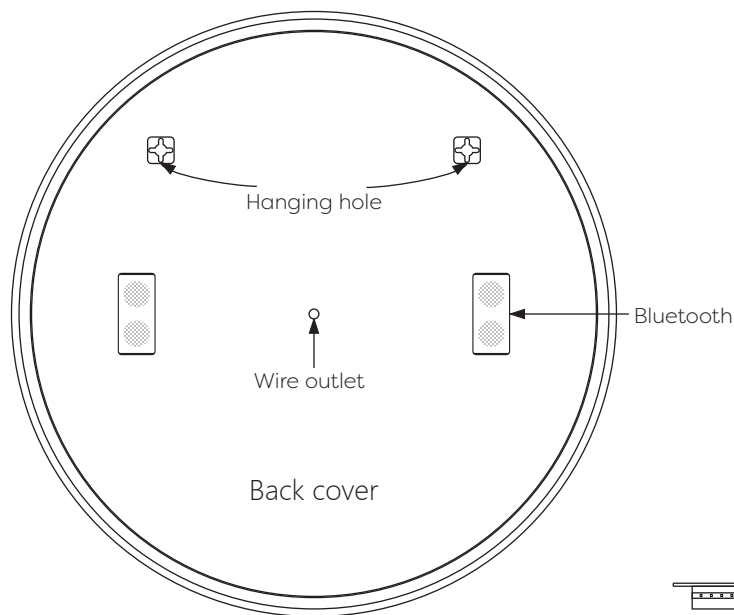

Technical Details

Schematic Diagram

YW-MIRO45

Mirror Weight (kg)	7.55kg
Mirror+Box Weight (kg)	10.40kg
Light Source	LED
Light source average span	50K HOURS
Total Rated Wattage (W)	53W
Lumens (Lm)	2686
Kelvins (K)	3000-6000K

FEATURES
TOUCH SWITCH
DEMISTER
COLOR CHANGE
BLUETOOTH

Technical Details

Data Reference

Front view

Side view

Back view

Bottom view