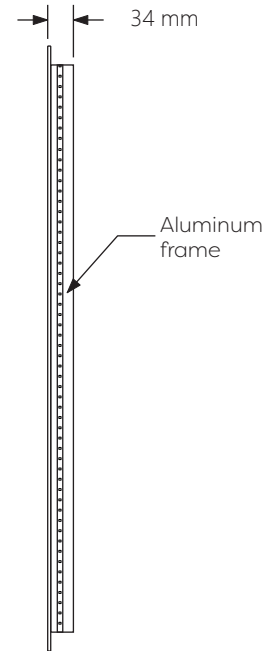

Technical Details

Schematic Diagram

YW-MIRO45

Mirror Weight (kg)	7.55kg
Mirror+Box Weight (kg)	10.40kg
Light Source	LED
Light source average span	50K HOURS
Total Rated Wattage (W)	53W
Lumens (Lm)	2686
Kelvins (K)	3000-6000K

FEATURES
TOUCH SWITCH
DEMISTER
COLOR CHANGE
BLUETOOTH

Technical Details

Data Reference

Front view

Side view

Back view

Bottom view