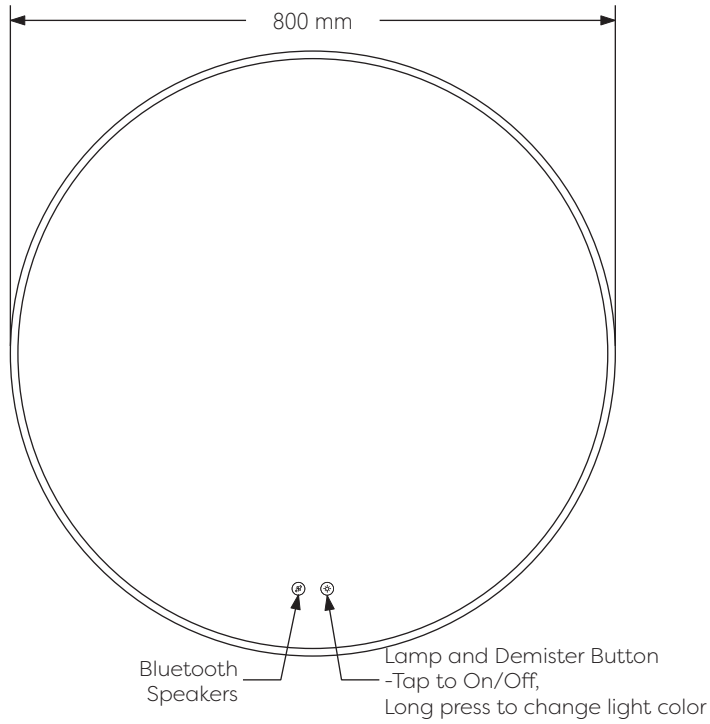

Technical Details

Schematic Diagram

YW-MIRO45

Mirror Weight (kg)	7.55kg
Mirror+Box Weight (kg)	10.40kg
Light Source	LED
Light source average span	50K HOURS
Total Rated Wattage (W)	53W
Lumens (Lm)	2686
Kelvins (K)	3000-6000K

FEATURES
TOUCH SWITCH
DEMISTER
COLOR CHANGE
BLUETOOTH

Technical Details

Data Reference

Front view

Side view

Back view

Bottom view