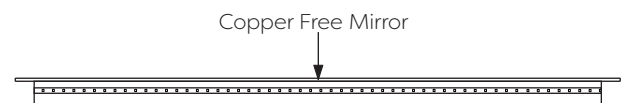

Technical Details

Schematic Diagram

YW-MIRO45

Mirror Weight (kg)	7.55kg
Mirror+Box Weight (kg)	10.40kg
Light Source	LED
Light source average span	50K HOURS
Total Rated Wattage (W)	53W
Lumens (Lm)	2686
Kelvins (K)	3000-6000K

FEATURES
TOUCH SWITCH
DEMISTER
COLOR CHANGE
BLUETOOTH

Technical Details

Data Reference

Front view

Side view

Back view

Bottom view