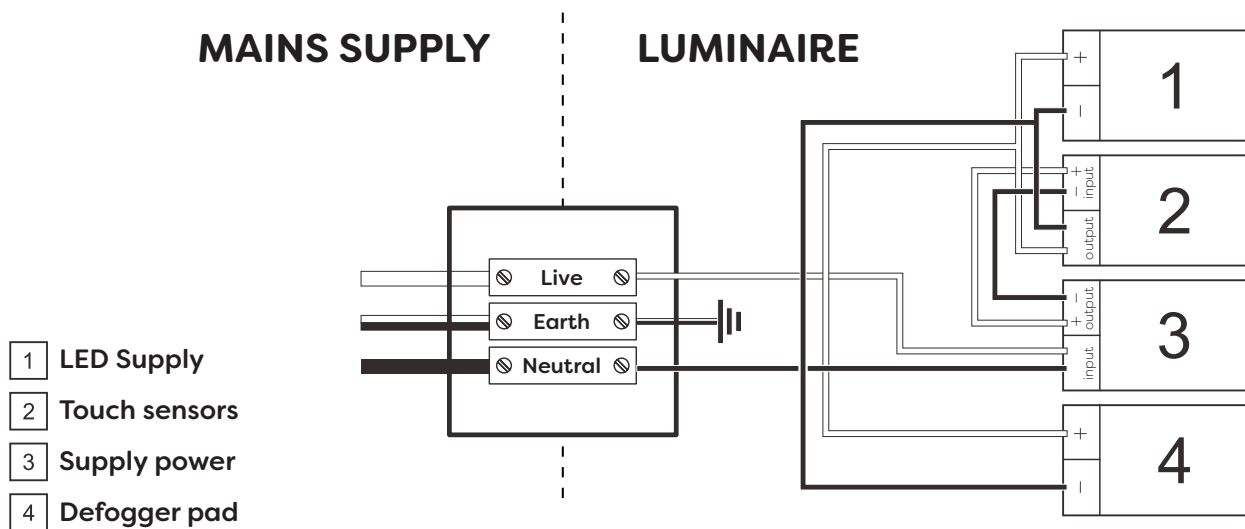

Technical Details

Schematic Diagram

YW-MIRO45

Mirror Weight (kg)	7.55kg
Mirror+Box Weight (kg)	10.40kg
Light Source	LED
Light source average span	50K HOURS
Total Rated Wattage (W)	53W
Lumens (Lm)	2686
Kelvins (K)	3000-6000K

FEATURES
TOUCH SWITCH
DEMISTER
COLOR CHANGE
BLUETOOTH

Technical Details

Data Reference

Front view

Side view

Back view

Bottom view