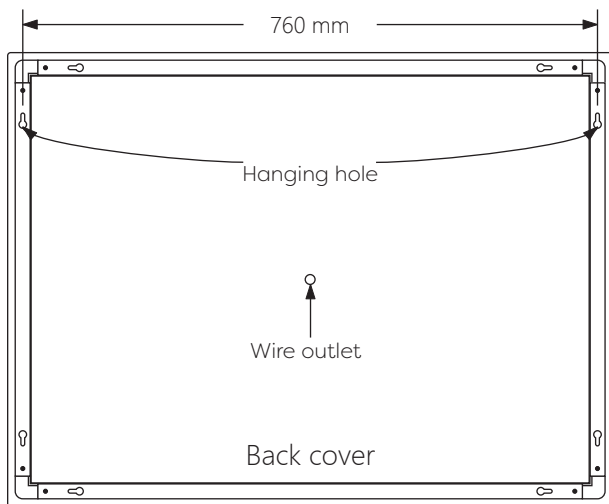

## Schematic Diagram

**YW-LQ504**

<b>Mirror Weight (kg)</b>	<b>6.90kg</b>
<b>Mirror+Box Weight (kg)</b>	<b>9.20kg</b>
<b>Light Source</b>	<b>LED</b>
<b>Light source average span</b>	<b>50K HOURS</b>
<b>Total Rated Wattage (W)</b>	<b>30W</b>
<b>Lumens (Lm)</b>	<b>688</b>
<b>Kelvins (K)</b>	<b>6000K</b>

## Data Reference

Front view

Side view

Back view

Bottom view