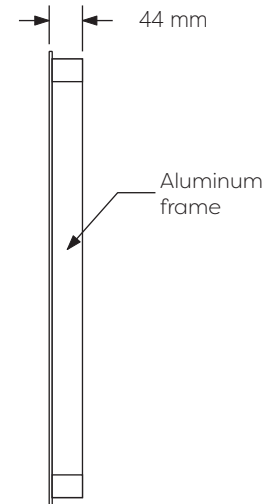

## Schematic Diagram

**YW-LQ504**

<b>Mirror Weight (kg)</b>	<b>6.90kg</b>
<b>Mirror+Box Weight (kg)</b>	<b>9.20kg</b>
<b>Light Source</b>	<b>LED</b>
<b>Light source average span</b>	<b>50K HOURS</b>
<b>Total Rated Wattage (W)</b>	<b>30W</b>
<b>Lumens (Lm)</b>	<b>688</b>
<b>Kelvins (K)</b>	<b>6000K</b>

## Data Reference

Front view

Side view

Back view

Bottom view