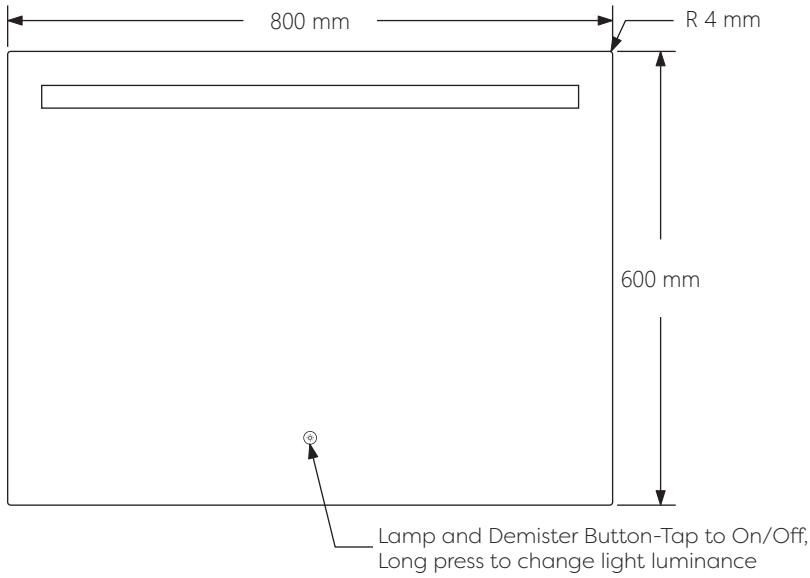

## Schematic Diagram

**YW-LQ504**

<b>Mirror Weight (kg)</b>	<b>6.90kg</b>
<b>Mirror+Box Weight (kg)</b>	<b>9.20kg</b>
<b>Light Source</b>	<b>LED</b>
<b>Light source average span</b>	<b>50K HOURS</b>
<b>Total Rated Wattage (W)</b>	<b>30W</b>
<b>Lumens (Lm)</b>	<b>688</b>
<b>Kelvins (K)</b>	<b>6000K</b>

## Data Reference

Front view

Side view

Back view

Bottom view