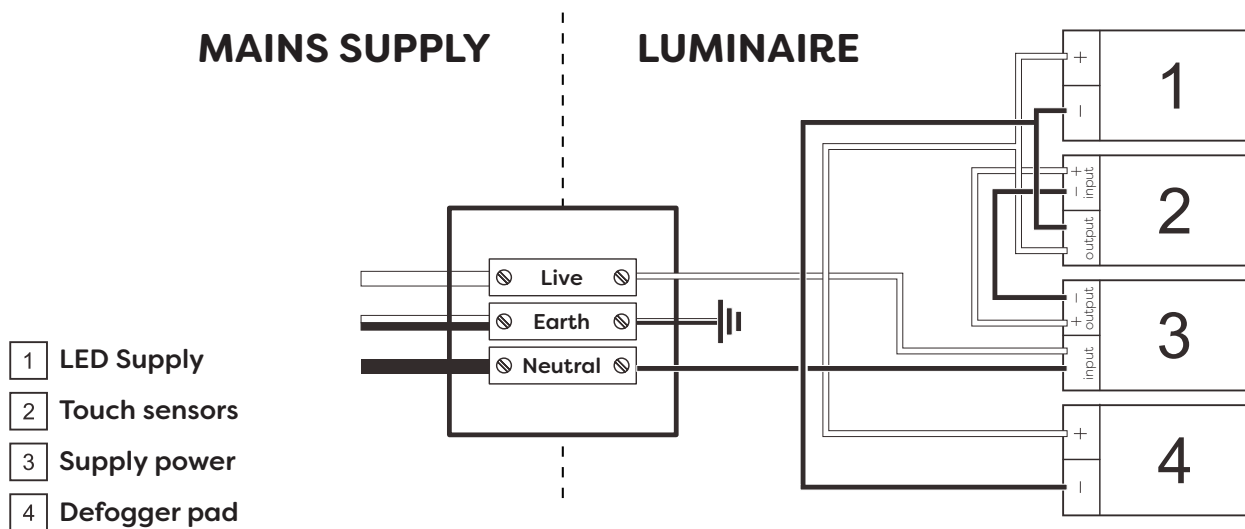

# Technical Details

## Schematic Diagram

**YW-LQ504**

<b>Mirror Weight (kg)</b>	<b>6.90kg</b>
<b>Mirror+Box Weight (kg)</b>	<b>9.20kg</b>
<b>Light Source</b>	<b>LED</b>
<b>Light source average span</b>	<b>50K HOURS</b>
<b>Total Rated Wattage (W)</b>	<b>30W</b>
<b>Lumens (Lm)</b>	<b>688</b>
<b>Kelvins (K)</b>	<b>6000K</b>

## Data Reference

Front view

Side view

Back view

Bottom view