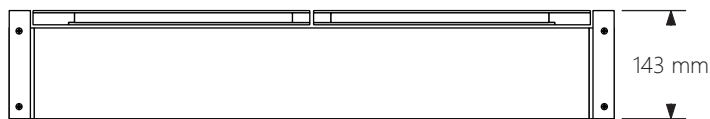

## Schematic Diagram

YW-LQ094

Mirror Weight (kg)	16.00kg
Mirror+Box Weight (kg)	18.40kg
Light Source	LED
Light source average span	50K HOURS
Total Rated Wattage (W)	36W
Lumens (Lm)	1440
Kelvins (K)	6000K

## Data Reference

Front view

Side view

Bottom view