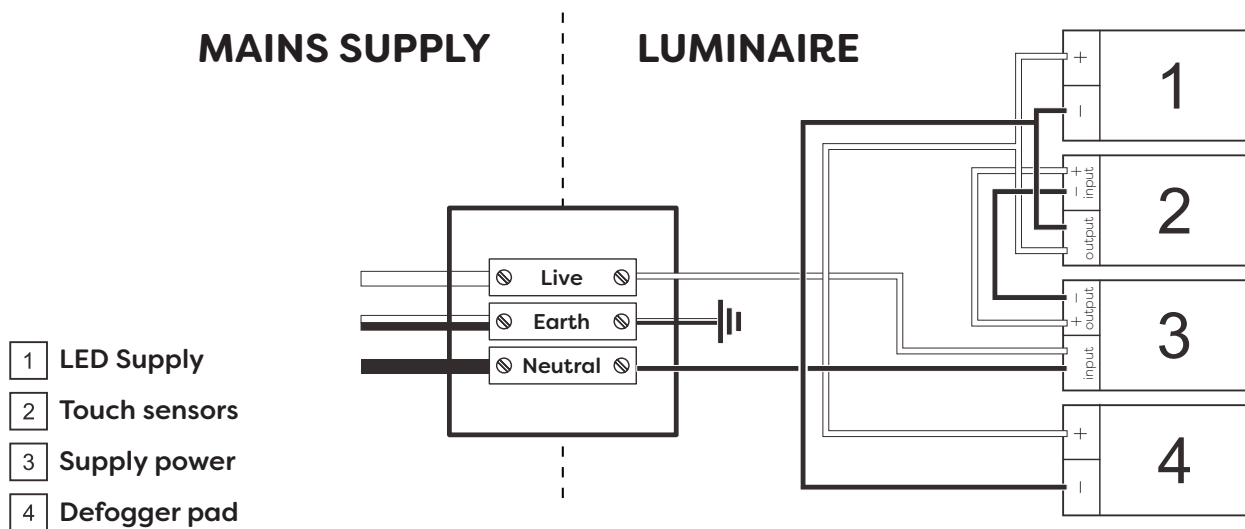

# Technical Details

## Schematic Diagram

YW-LQ094

Mirror Weight (kg)	16.00kg
Mirror+Box Weight (kg)	18.40kg
Light Source	LED
Light source average span	50K HOURS
Total Rated Wattage (W)	36W
Lumens (Lm)	1440
Kelvins (K)	6000K

## Data Reference

Front view

Side view

Bottom view