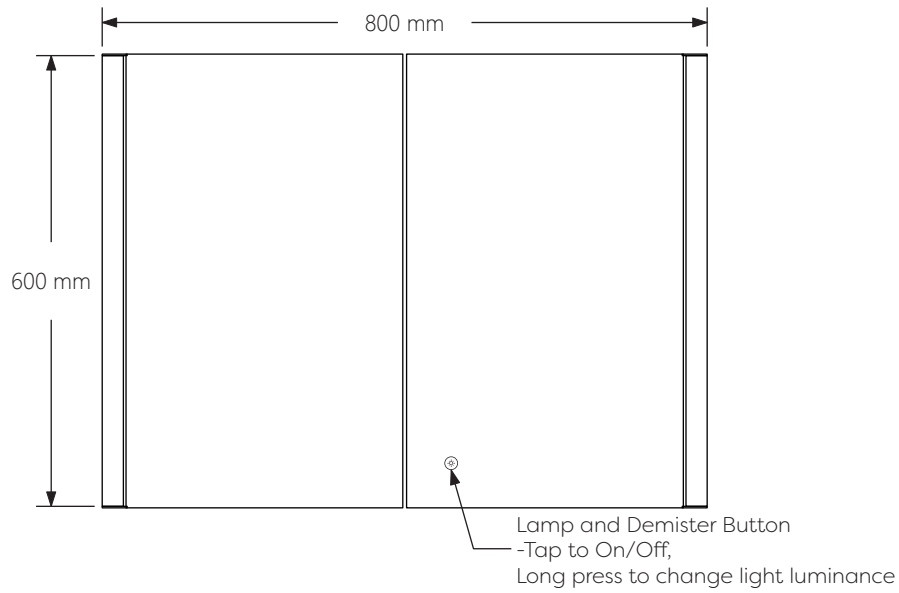

## Schematic Diagram

YW-LQ094

Mirror Weight (kg)	16.00kg
Mirror+Box Weight (kg)	18.40kg
Light Source	LED
Light source average span	50K HOURS
Total Rated Wattage (W)	36W
Lumens (Lm)	1440
Kelvins (K)	6000K

## Data Reference

Front view

Side view

Bottom view