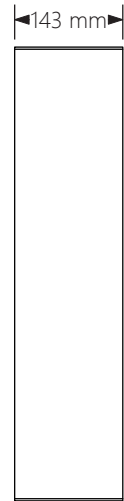

## Schematic Diagram

YW-LQ094

Mirror Weight (kg)	16.00kg
Mirror+Box Weight (kg)	18.40kg
Light Source	LED
Light source average span	50K HOURS
Total Rated Wattage (W)	36W
Lumens (Lm)	1440
Kelvins (K)	6000K

## Data Reference

Front view

Side view

Bottom view