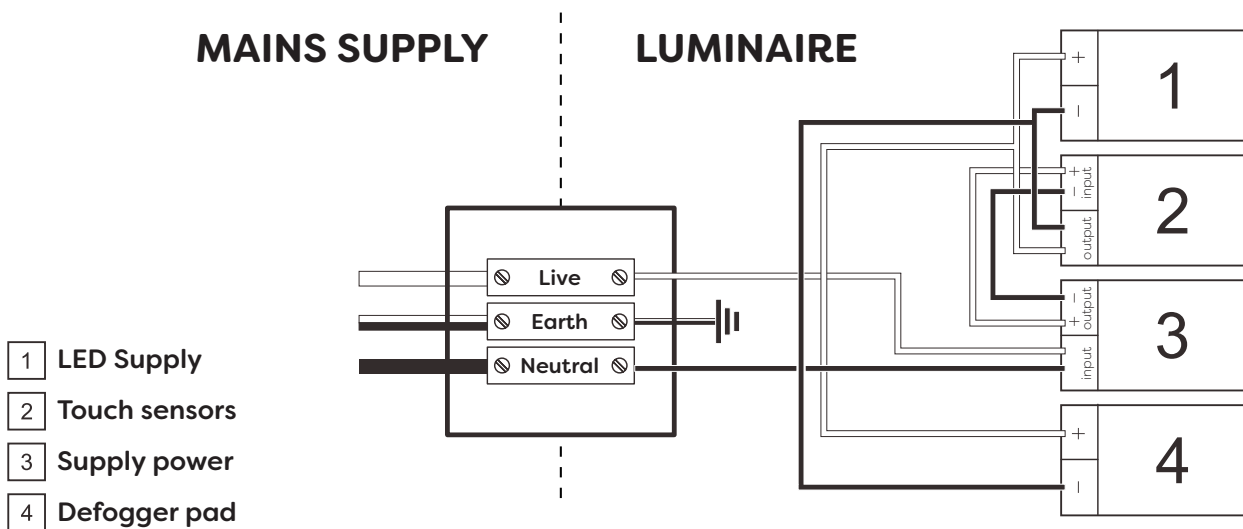

Technical Details

Schematic Diagram

YW-AZ892068

Mirror Weight (kg)	17.40kg
Mirror+Box Weight (kg)	19.80kg
Light Source	LED
Light source average span	50K HOURS
Total Rated Wattage (W)	53W
Lumens (Lm)	2846
Kelvins (K)	6000K

FEATURES
TOUCH SWITCH
DIMMING
DEMISTER
SHAVER SOCKET
ACRYLIC
BUILT-IN CABINET

Technical Details

Data Reference

Front view

Side view

Bottom view