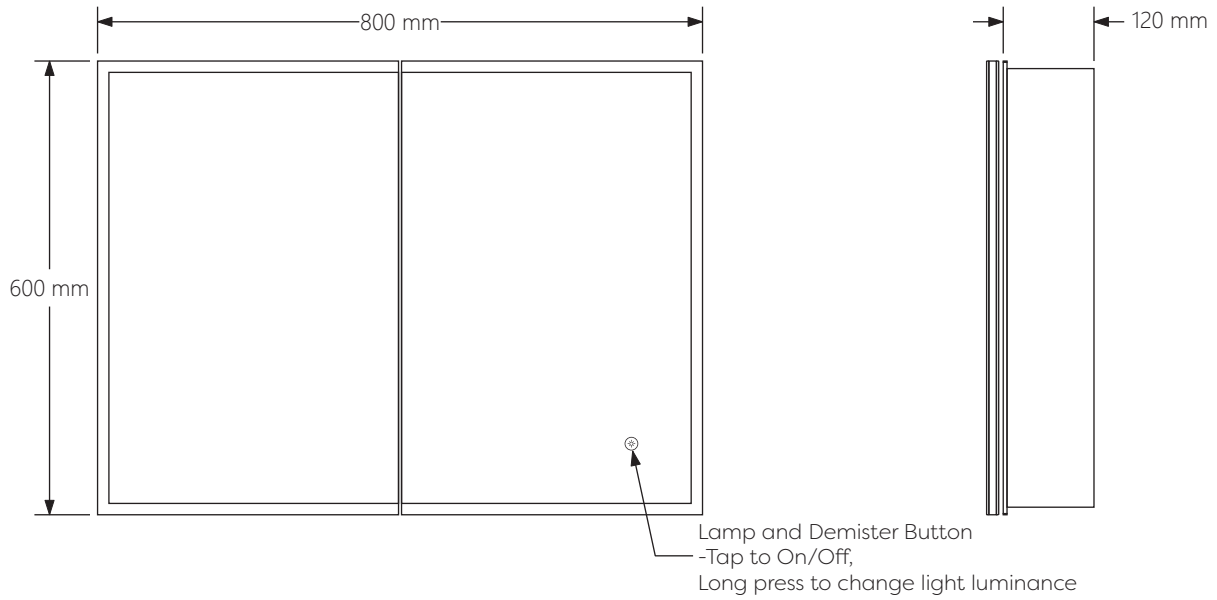

Technical Details

Schematic Diagram

YW-AZ892068

Mirror Weight (kg)	17.40kg
Mirror+Box Weight (kg)	19.80kg
Light Source	LED
Light source average span	50K HOURS
Total Rated Wattage (W)	53W
Lumens (Lm)	2846
Kelvins (K)	6000K

FEATURES
TOUCH SWITCH
DIMMING
DEMISTER
SHAVER SOCKET
ACRYLIC
BUILT-IN CABINET

Technical Details

Data Reference

Front view

Side view

Bottom view