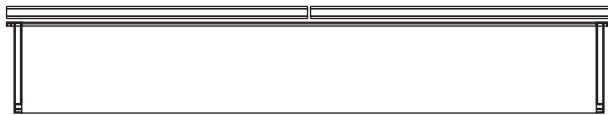

Technical Details

Schematic Diagram

YW-AZ892068

Mirror Weight (kg)	17.40kg
Mirror+Box Weight (kg)	19.80kg
Light Source	LED
Light source average span	50K HOURS
Total Rated Wattage (W)	53W
Lumens (Lm)	2846
Kelvins (K)	6000K

FEATURES
TOUCH SWITCH
DIMMING
DEMISTER
SHAVER SOCKET
ACRYLIC
BUILT-IN CABINET

Technical Details

Data Reference

Front view

Side view

Bottom view