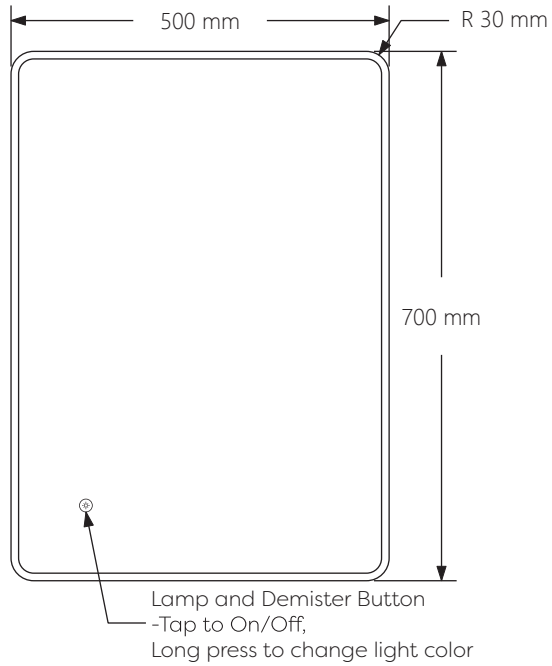

Technical Details

Schematic Diagram

YW-AZ9803MB

Mirror Weight (kg)	4.90kg
Mirror+Box Weight (kg)	6.10kg
Light Source	LED
Light source average span	50K HOURS
Total Rated Wattage (W)	24W
Lumens (Lm)	2477
Kelvins (K)	3000-6000K

FEATURES
TOUCH SWITCH
DEMISTER
COLOR CHANGE
ACRYLIC

Technical Details

Data Reference

Front view

Side view

Back view

Bottom view