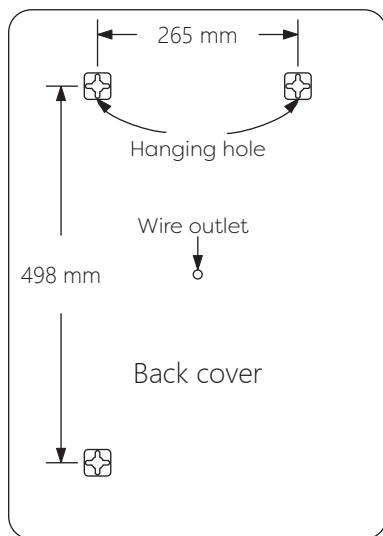

Technical Details

Schematic Diagram

YW-AZ9803MB

Mirror Weight (kg)	4.90kg
Mirror+Box Weight (kg)	6.10kg
Light Source	LED
Light source average span	50K HOURS
Total Rated Wattage (W)	24W
Lumens (Lm)	2477
Kelvins (K)	3000-6000K

FEATURES
TOUCH SWITCH
DEMISTER
COLOR CHANGE
ACRYLIC

Technical Details

Data Reference

Front view

Side view

Back view

Bottom view