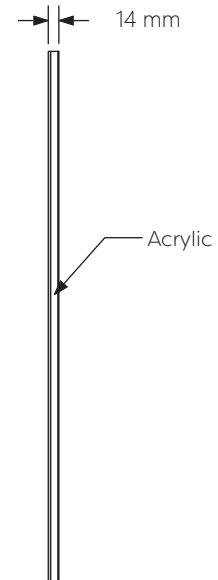

Technical Details

Schematic Diagram

YW-AZ9803MB

Mirror Weight (kg)	4.90kg
Mirror+Box Weight (kg)	6.10kg
Light Source	LED
Light source average span	50K HOURS
Total Rated Wattage (W)	24W
Lumens (Lm)	2477
Kelvins (K)	3000-6000K

FEATURES
TOUCH SWITCH
DEMISTER
COLOR CHANGE
ACRYLIC

Technical Details

Data Reference

Front view

Side view

Back view

Bottom view