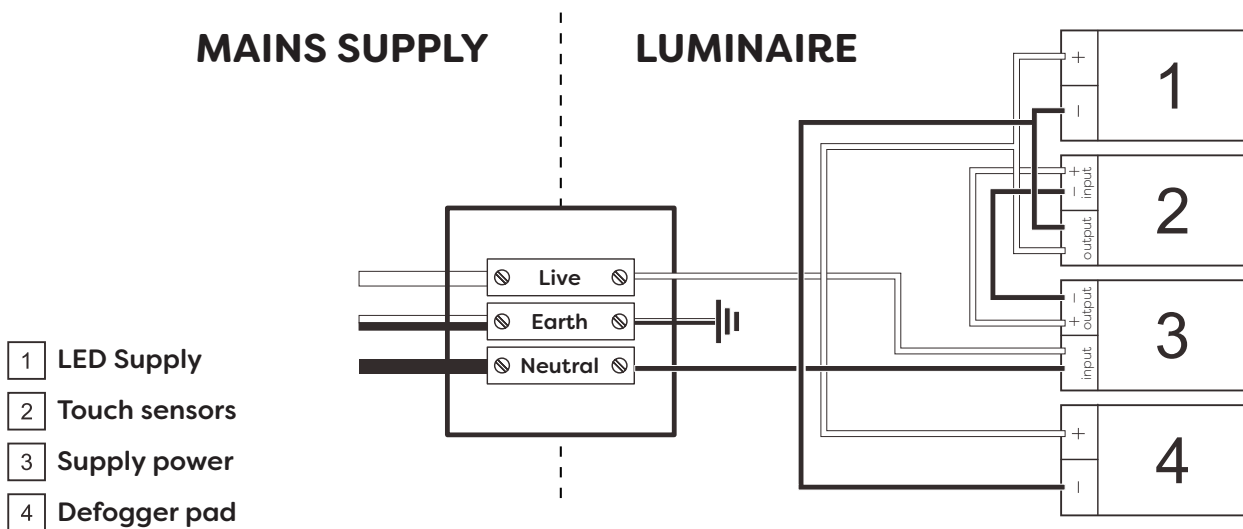

Technical Details

Schematic Diagram

YW-AZ9803MB

Mirror Weight (kg)	4.90kg
Mirror+Box Weight (kg)	6.10kg
Light Source	LED
Light source average span	50K HOURS
Total Rated Wattage (W)	24W
Lumens (Lm)	2477
Kelvins (K)	3000-6000K

FEATURES
TOUCH SWITCH
DEMISTER
COLOR CHANGE
ACRYLIC

Technical Details

Data Reference

Front view

Side view

Back view

Bottom view