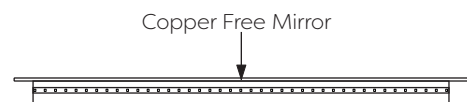

Technical Details

Schematic Diagram

YW-MIRO25

Mirror Weight (kg)	4.65kg
Mirror+Box Weight (kg)	6.50kg
Light Source	LED
Light source average span	50K HOURS
Total Rated Wattage (W)	36W
Lumens (Lm)	2072
Kelvins (K)	3000-6000K

FEATURES
TOUCH SWITCH
DEMISTER
COLOR CHANGE
BLUETOOTH

Technical Details

Data Reference

Front view

Side view

Back view

Bottom view