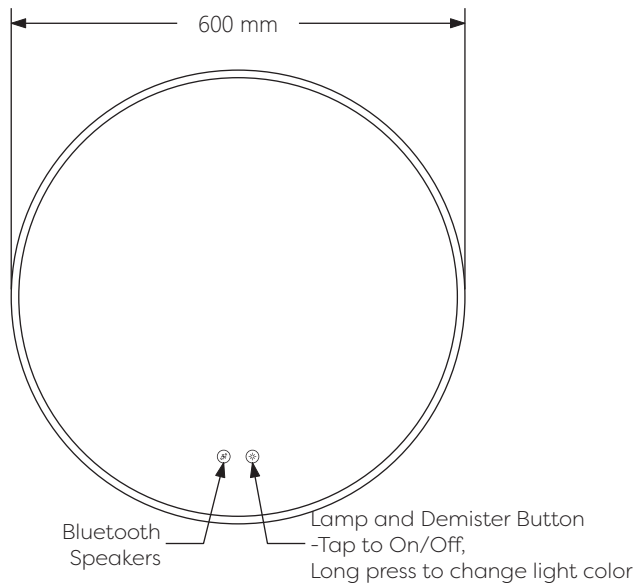

Technical Details

Schematic Diagram

YW-MIRO25

Mirror Weight (kg)	4.65kg
Mirror+Box Weight (kg)	6.50kg
Light Source	LED
Light source average span	50K HOURS
Total Rated Wattage (W)	36W
Lumens (Lm)	2072
Kelvins (K)	3000-6000K

FEATURES
TOUCH SWITCH
DEMISTER
COLOR CHANGE
BLUETOOTH

Technical Details

Data Reference

Front view

Side view

Back view

Bottom view