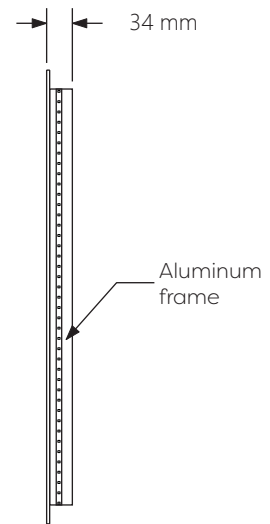

Technical Details

Schematic Diagram

YW-MIRO25

Mirror Weight (kg)	4.65kg
Mirror+Box Weight (kg)	6.50kg
Light Source	LED
Light source average span	50K HOURS
Total Rated Wattage (W)	36W
Lumens (Lm)	2072
Kelvins (K)	3000-6000K

FEATURES
TOUCH SWITCH
DEMISTER
COLOR CHANGE
BLUETOOTH

Technical Details

Data Reference

Front view

Side view

Back view

Bottom view