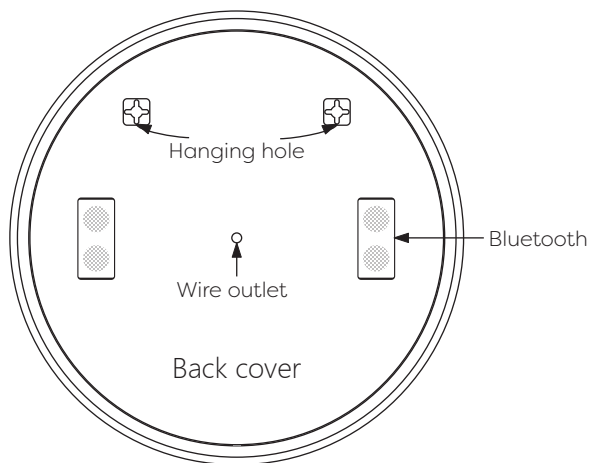

FEATURES
TOUCH SWITCH
DEMISTER
COLOR CHANGE
BLUETOOTH

Technical Details

Data Reference

Front view

Side view

Back view

Bottom view