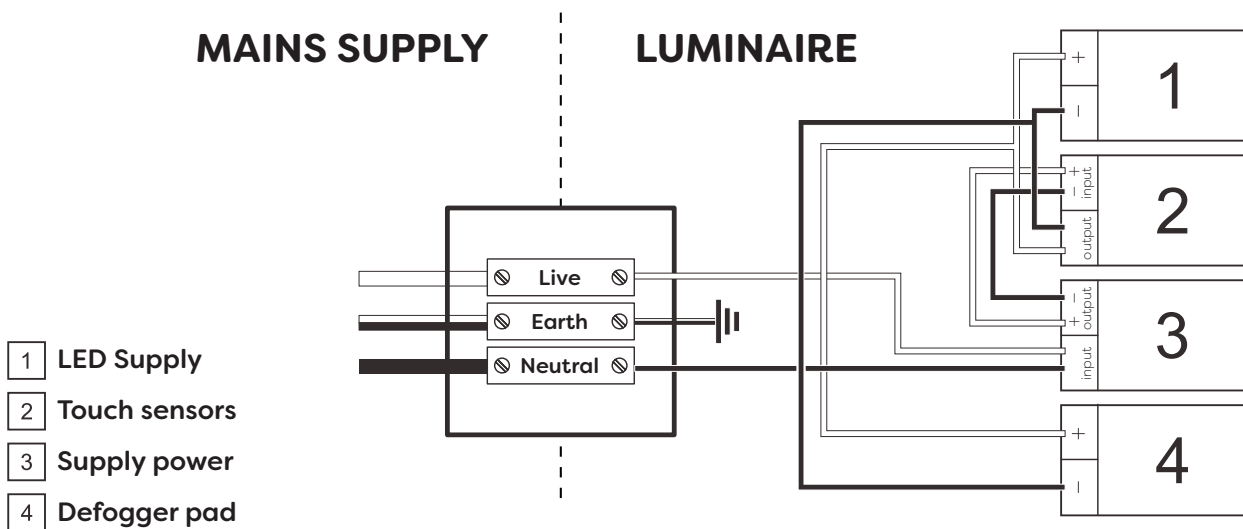

Technical Details

Schematic Diagram

YW-MIRO25

Mirror Weight (kg)	4.65kg
Mirror+Box Weight (kg)	6.50kg
Light Source	LED
Light source average span	50K HOURS
Total Rated Wattage (W)	36W
Lumens (Lm)	2072
Kelvins (K)	3000-6000K

FEATURES
TOUCH SWITCH
DEMISTER
COLOR CHANGE
BLUETOOTH

Technical Details

Data Reference

Front view

Side view

Back view

Bottom view