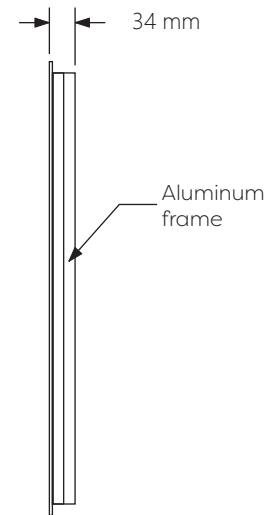

## Schematic Diagram

### YW-AZ9130LED

Mirror Weight (kg)	8.00kg
Mirror+Box Weight (kg)	10.50kg
Light Source	LED
Light source average span	50K HOURS
Total Rated Wattage (W)	43W
Lumens (Lm)	2016
Kelvins (K)	6000K

<b>FEATURES</b>
<b>TOUCH SWITCH</b>
<b>DEMISTER</b>
<b>DIMMING</b>

## Data Reference

Front view

Side view

Back view

Bottom view