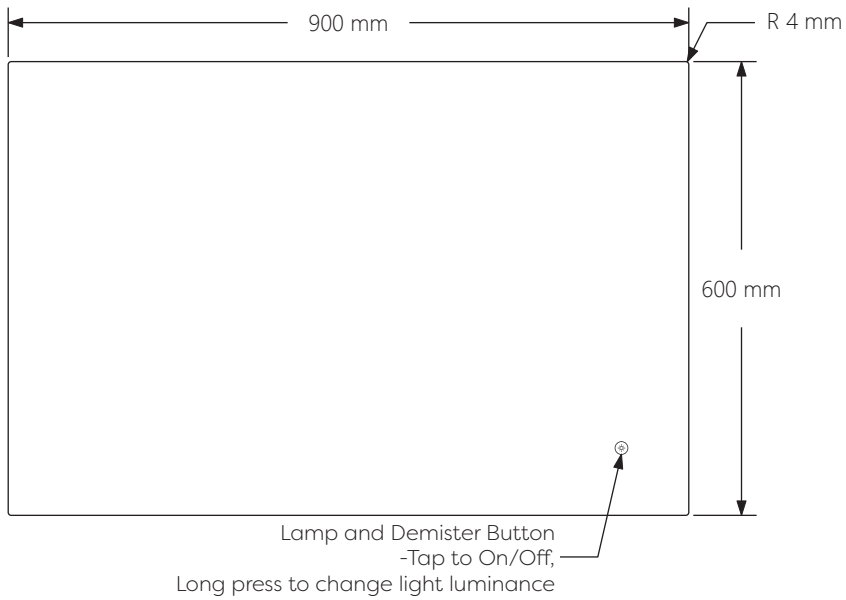

## Schematic Diagram

### YW-AZ9130LED

Mirror Weight (kg)	8.00kg
Mirror+Box Weight (kg)	10.50kg
Light Source	LED
Light source average span	50K HOURS
Total Rated Wattage (W)	43W
Lumens (Lm)	2016
Kelvins (K)	6000K

<b>FEATURES</b>
<b>TOUCH SWITCH</b>
<b>DEMISTER</b>
<b>DIMMING</b>

## Data Reference

Front view

Side view

Back view

Bottom view