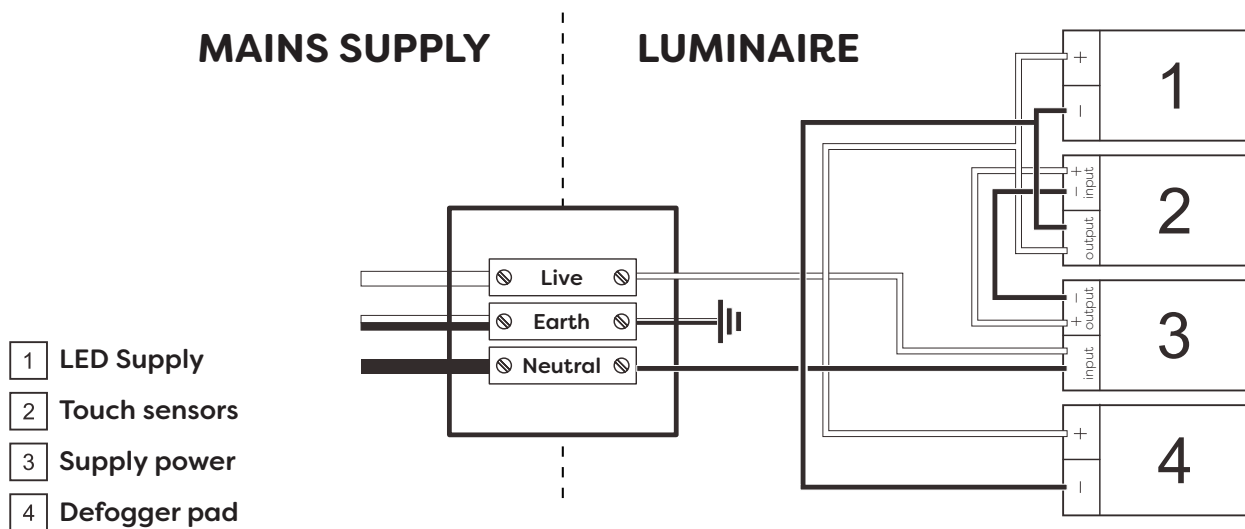

# Technical Details

## Schematic Diagram

### YW-AZ9130LED

Mirror Weight (kg)	8.00kg
Mirror+Box Weight (kg)	10.50kg
Light Source	LED
Light source average span	50K HOURS
Total Rated Wattage (W)	43W
Lumens (Lm)	2016
Kelvins (K)	6000K

<b>FEATURES</b>
<b>TOUCH SWITCH</b>
<b>DEMISTER</b>
<b>DIMMING</b>

## Data Reference

Front view

Side view

Back view

Bottom view