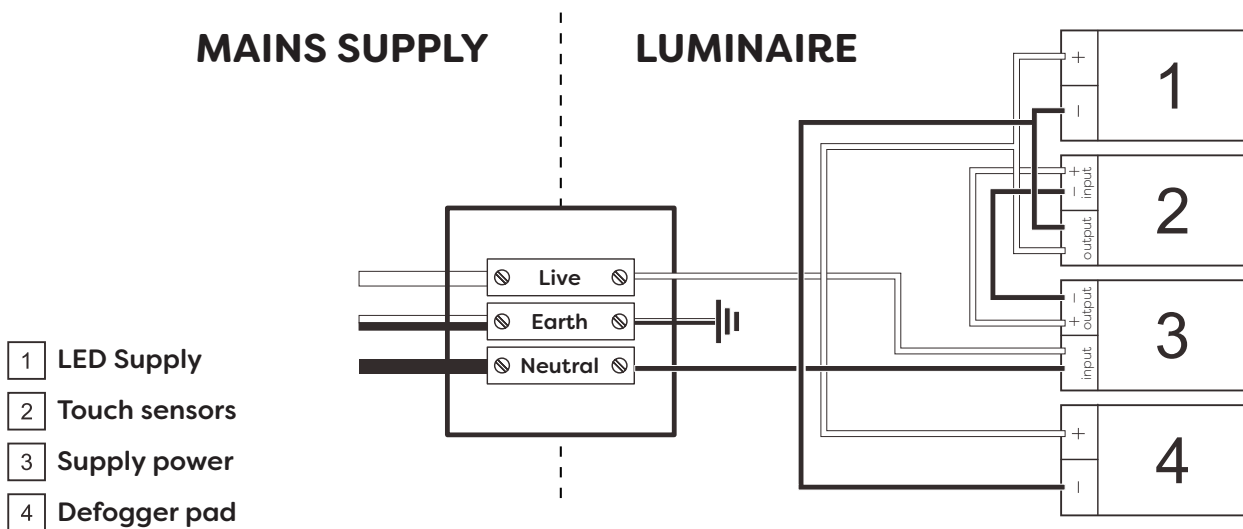

Technical Details

Schematic Diagram

YW-AZ1703MB

Mirror Weight (kg)	4.20kg
Mirror+Box Weight (kg)	6.30kg
Light Source	LED
Light source average span	50K HOURS
Total Rated Wattage (W)	38W
Lumens (Lm)	2470
Kelvins (K)	3000-6000K

FEATURES
TOUCH SWITCH
DEMISTER
COLOR CHANGE

Technical Details

Data Reference

Front view

Side view

Back view

Bottom view