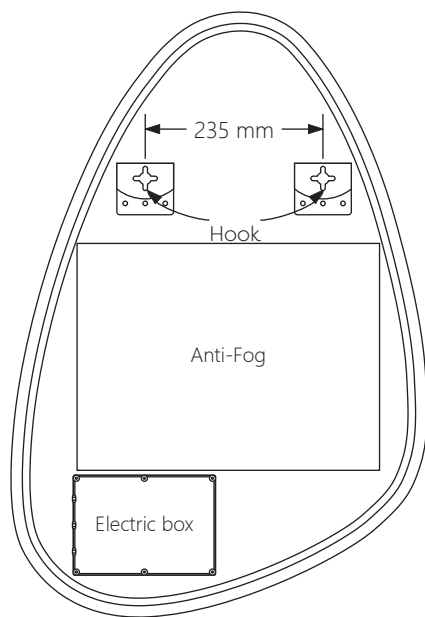

Technical Details

Schematic Diagram

YW-AZ1703MB

Mirror Weight (kg)	4.20kg
Mirror+Box Weight (kg)	6.30kg
Light Source	LED
Light source average span	50K HOURS
Total Rated Wattage (W)	38W
Lumens (Lm)	2470
Kelvins (K)	3000-6000K

FEATURES
TOUCH SWITCH
DEMISTER
COLOR CHANGE

Technical Details

Data Reference

Front view

Side view

Back view

Bottom view