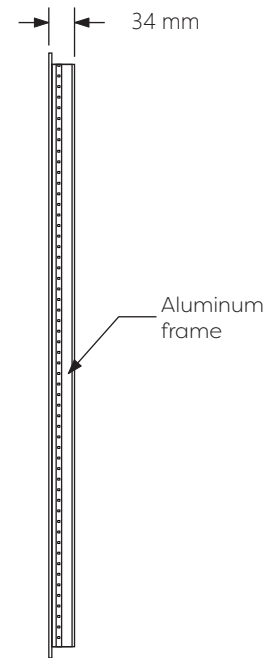

Technical Details

Schematic Diagram

YW-AZ1703MB

Mirror Weight (kg)	4.20kg
Mirror+Box Weight (kg)	6.30kg
Light Source	LED
Light source average span	50K HOURS
Total Rated Wattage (W)	38W
Lumens (Lm)	2470
Kelvins (K)	3000-6000K

FEATURES
TOUCH SWITCH
DEMISTER
COLOR CHANGE

Technical Details

Data Reference

Front view

Side view

Back view

Bottom view