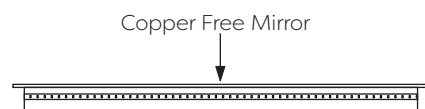

Technical Details

Schematic Diagram

YW-AZ1703MB

Mirror Weight (kg)	4.20kg
Mirror+Box Weight (kg)	6.30kg
Light Source	LED
Light source average span	50K HOURS
Total Rated Wattage (W)	38W
Lumens (Lm)	2470
Kelvins (K)	3000-6000K

FEATURES
TOUCH SWITCH
DEMISTER
COLOR CHANGE

Technical Details

Data Reference

Front view

Side view

Back view

Bottom view