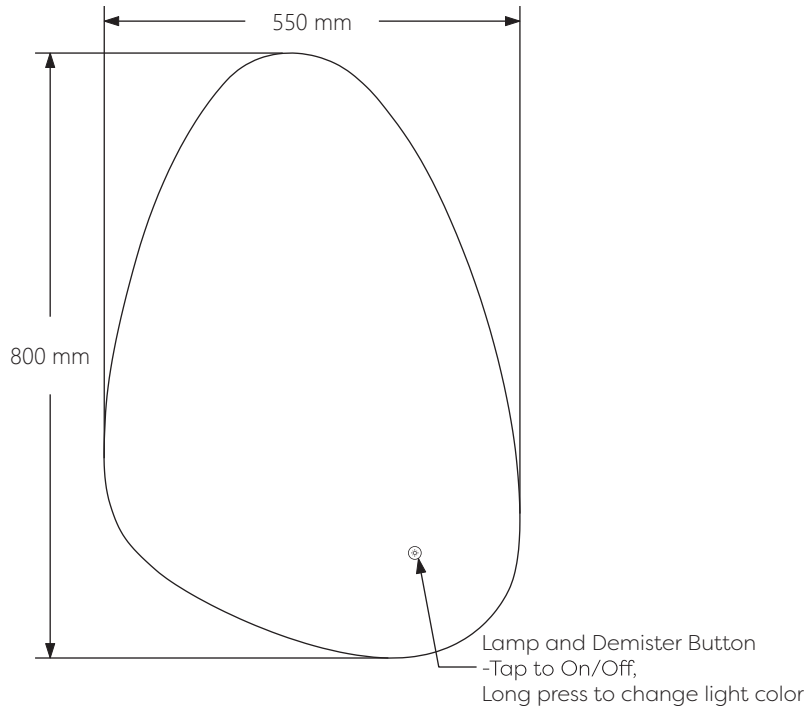

Technical Details

Schematic Diagram

YW-AZ1703MB

Mirror Weight (kg)	4.20kg
Mirror+Box Weight (kg)	6.30kg
Light Source	LED
Light source average span	50K HOURS
Total Rated Wattage (W)	38W
Lumens (Lm)	2470
Kelvins (K)	3000-6000K

FEATURES
TOUCH SWITCH
DEMISTER
COLOR CHANGE

Technical Details

Data Reference

Front view

Side view

Back view

Bottom view