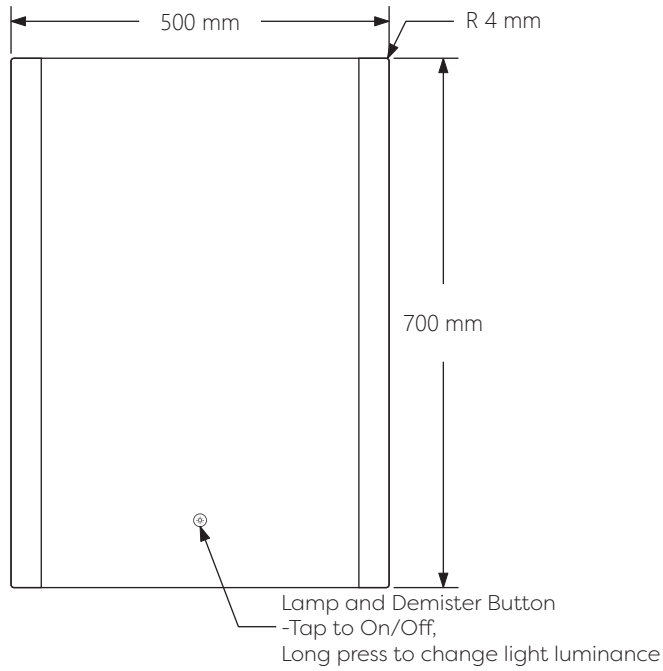

## Schematic Diagram

**YW-LQ601**

Mirror Weight (kg)	4.90kg
Mirror+Box Weight (kg)	6.90kg
Light Source	LED
Light source average span	50K HOURS
Total Rated Wattage (W)	26W
Lumens (Lm)	1608
Kelvins (K)	6000K

## Data Reference

Front view

Side view

Back view

Bottom view