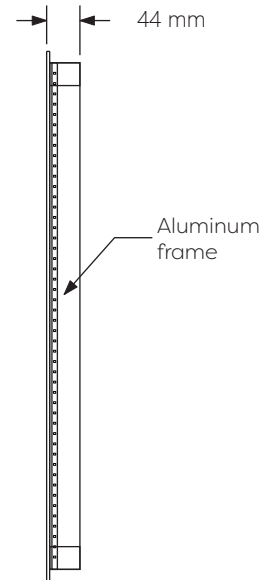

## Schematic Diagram

**YW-LQ601**

Mirror Weight (kg)	4.90kg
Mirror+Box Weight (kg)	6.90kg
Light Source	LED
Light source average span	50K HOURS
Total Rated Wattage (W)	26W
Lumens (Lm)	1608
Kelvins (K)	6000K

## Data Reference

Front view

Side view

Back view

Bottom view