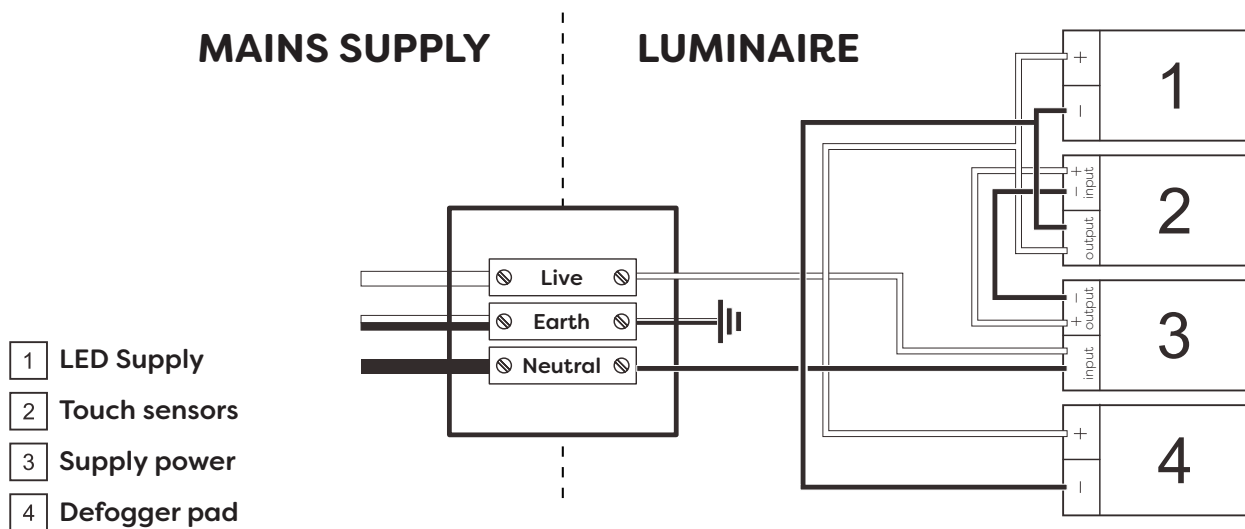

# Technical Details

## Schematic Diagram

**YW-LQ601**

Mirror Weight (kg)	4.90kg
Mirror+Box Weight (kg)	6.90kg
Light Source	LED
Light source average span	50K HOURS
Total Rated Wattage (W)	26W
Lumens (Lm)	1608
Kelvins (K)	6000K

## Data Reference

Front view

Side view

Back view

Bottom view