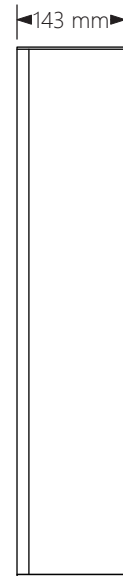

## Schematic Diagram

**YW-LQ093**

Mirror Weight (kg)	11.40kg
Mirror+Box Weight (kg)	13.50kg
Light Source	LED
Light source average span	50K HOURS
Total Rated Wattage (W)	26W
Lumens (Lm)	1680
Kelvins (K)	6000K

## Data Reference

Front view

Side view

Bottom view