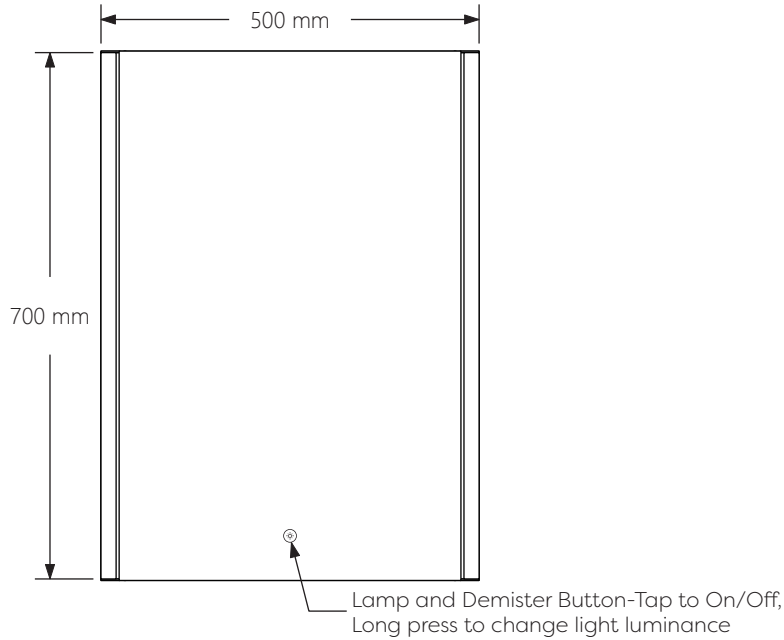

## Schematic Diagram

**YW-LQ093**

Mirror Weight (kg)	11.40kg
Mirror+Box Weight (kg)	13.50kg
Light Source	LED
Light source average span	50K HOURS
Total Rated Wattage (W)	26W
Lumens (Lm)	1680
Kelvins (K)	6000K

## Data Reference

Front view

Side view

Bottom view