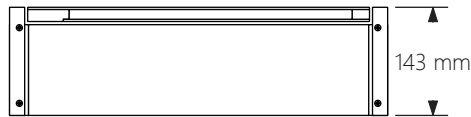

## Schematic Diagram

**YW-LQ093**

Mirror Weight (kg)	11.40kg
Mirror+Box Weight (kg)	13.50kg
Light Source	LED
Light source average span	50K HOURS
Total Rated Wattage (W)	26W
Lumens (Lm)	1680
Kelvins (K)	6000K

## Data Reference

Front view

Side view

Bottom view