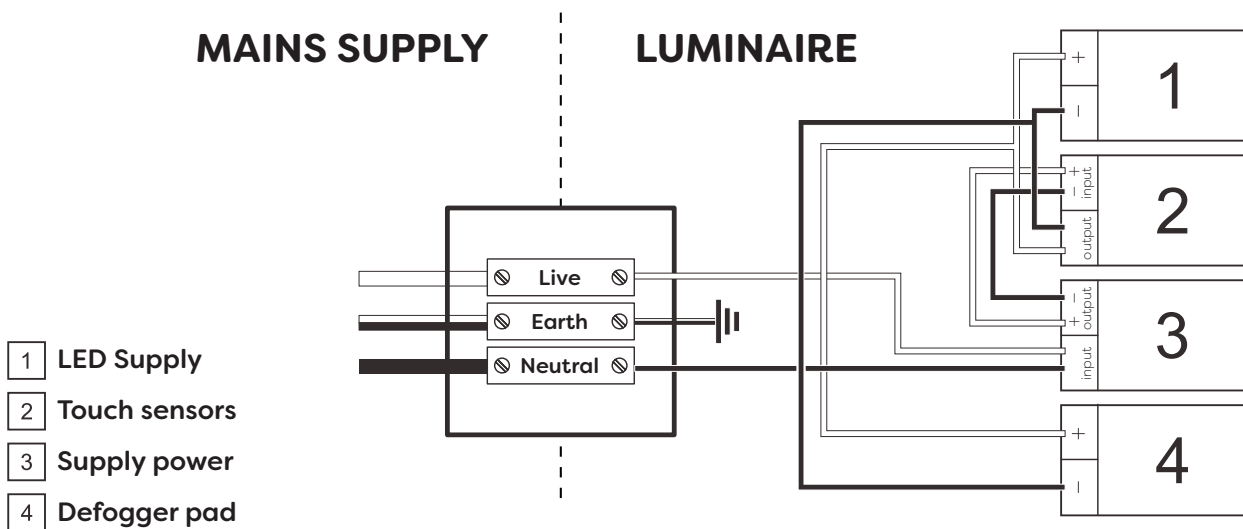

# Technical Details

## Schematic Diagram

**YW-LQ093**

Mirror Weight (kg)	11.40kg
Mirror+Box Weight (kg)	13.50kg
Light Source	LED
Light source average span	50K HOURS
Total Rated Wattage (W)	26W
Lumens (Lm)	1680
Kelvins (K)	6000K

## Data Reference

Front view

Side view

Bottom view