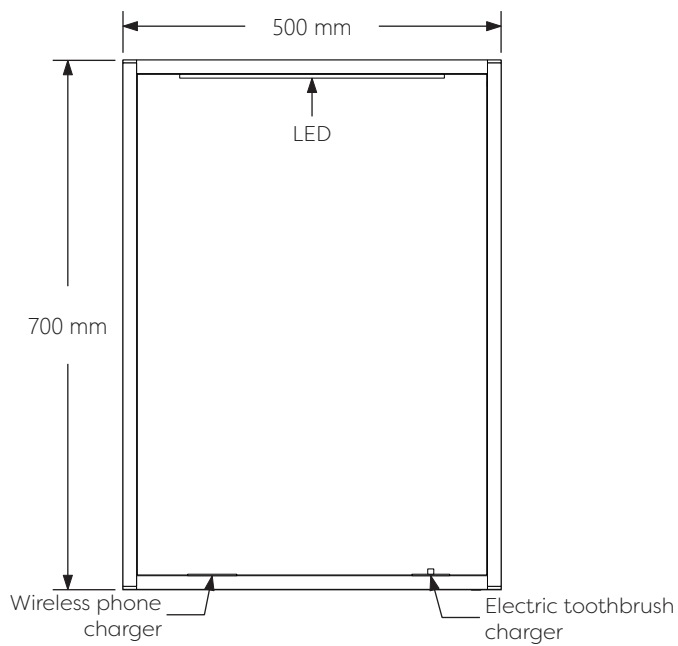

Technical Details

Schematic Diagram

ARZTBPC-MB

Mirror Weight (kg)	***kg
Mirror+Box Weight (kg)	***kg
Light Source	LED
Light source average span	50K HOURS
Total Rated Wattage (W)	34W
Lumens (Lm)	420
Kelvins (K)	6000K

FEATURES
SENSOR SWITCH
DEMISTER
WIRELESS PHONE
CHARGER
ELECTRIC TOOTHBRUSH
CHARGER

Technical Details

Data Reference

Front view

Side view

Bottom view