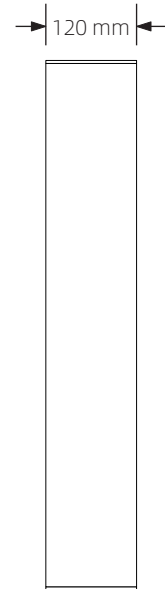

Technical Details

Schematic Diagram

ARZTBPC-MB

Mirror Weight (kg)	***kg
Mirror+Box Weight (kg)	***kg
Light Source	LED
Light source average span	50K HOURS
Total Rated Wattage (W)	34W
Lumens (Lm)	420
Kelvins (K)	6000K

FEATURES
SENSOR SWITCH
DEMISTER
WIRELESS PHONE
CHARGER
ELECTRIC TOOTHBRUSH
CHARGER

Technical Details

Data Reference

Front view

Side view

Bottom view