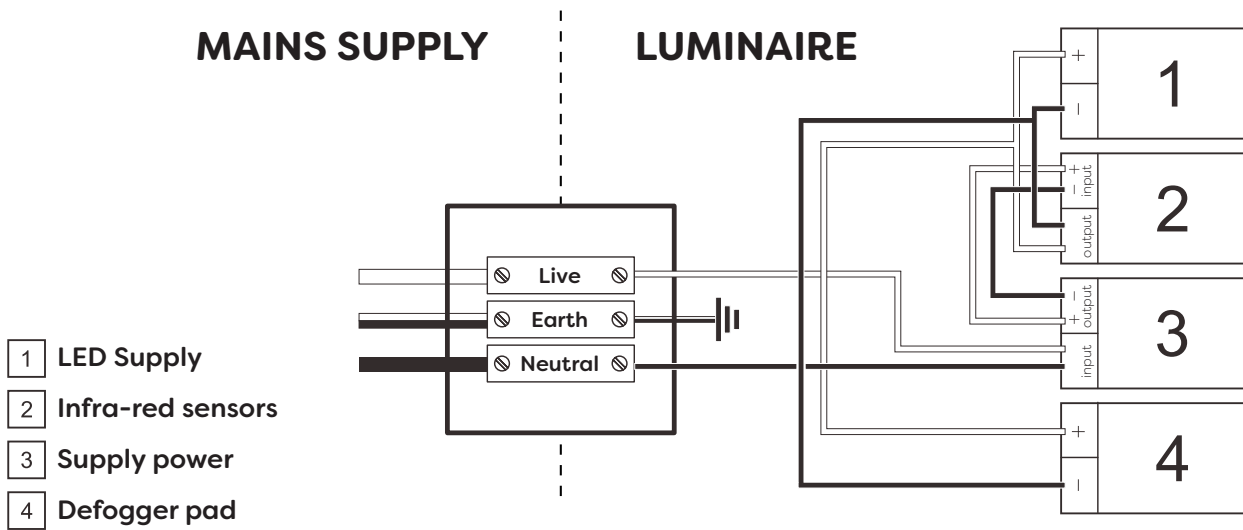

Technical Details

Schematic Diagram

ARZTBPC-MB

Mirror Weight (kg)	***kg
Mirror+Box Weight (kg)	***kg
Light Source	LED
Light source average span	50K HOURS
Total Rated Wattage (W)	34W
Lumens (Lm)	420
Kelvins (K)	6000K

FEATURES
SENSOR SWITCH
DEMISTER
WIRELESS PHONE
CHARGER
ELECTRIC TOOTHBRUSH
CHARGER

Technical Details

Data Reference

Front view

Side view

Bottom view