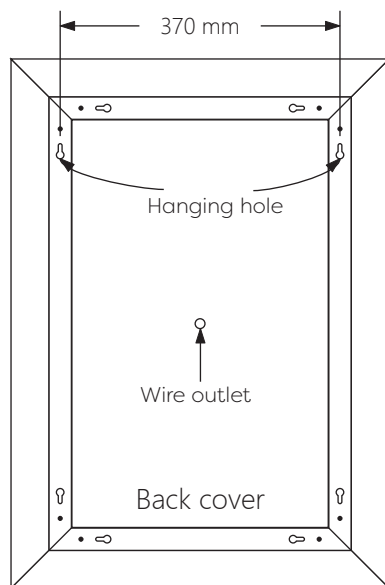

Technical Details

Schematic Diagram

YW-LQ602

Mirror Weight (kg)	6.20kg
Mirror+Box Weight (kg)	7.90kg
Light Source	LED
Light source average span	50K HOURS
Total Rated Wattage (W)	14W
Lumens (Lm)	1600
Kelvins (K)	6000K

FEATURES
TOUCH SWITCH
DIMMING
ACRYLIC

Technical Details

Data Reference

Front view

Side view

Back view

Bottom view