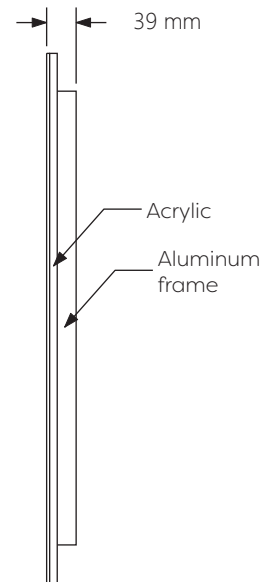

Technical Details

Schematic Diagram

YW-LQ602

Mirror Weight (kg)	6.20kg
Mirror+Box Weight (kg)	7.90kg
Light Source	LED
Light source average span	50K HOURS
Total Rated Wattage (W)	14W
Lumens (Lm)	1600
Kelvins (K)	6000K

FEATURES
TOUCH SWITCH
DIMMING
ACRYLIC

Technical Details

Data Reference

Front view

Side view

Back view

Bottom view