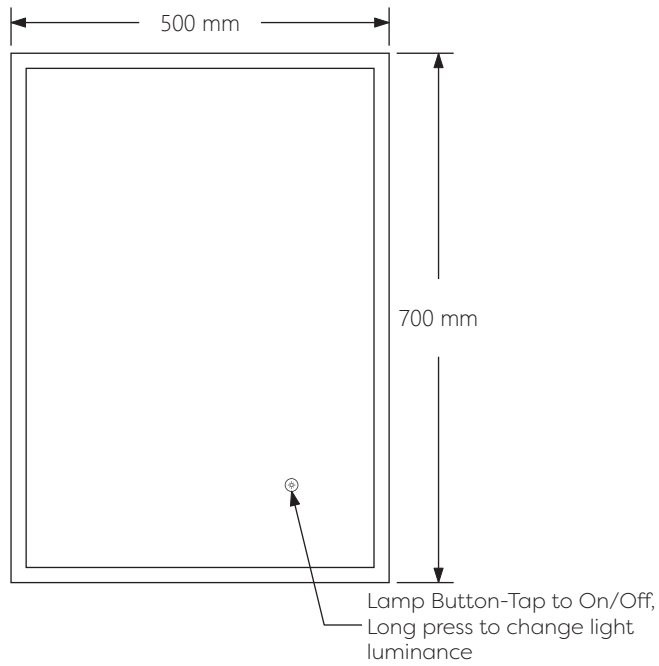

Technical Details

Schematic Diagram

YW-LQ602

Mirror Weight (kg)	6.20kg
Mirror+Box Weight (kg)	7.90kg
Light Source	LED
Light source average span	50K HOURS
Total Rated Wattage (W)	14W
Lumens (Lm)	1600
Kelvins (K)	6000K

FEATURES
TOUCH SWITCH
DIMMING
ACRYLIC

Technical Details

Data Reference

Front view

Side view

Back view

Bottom view