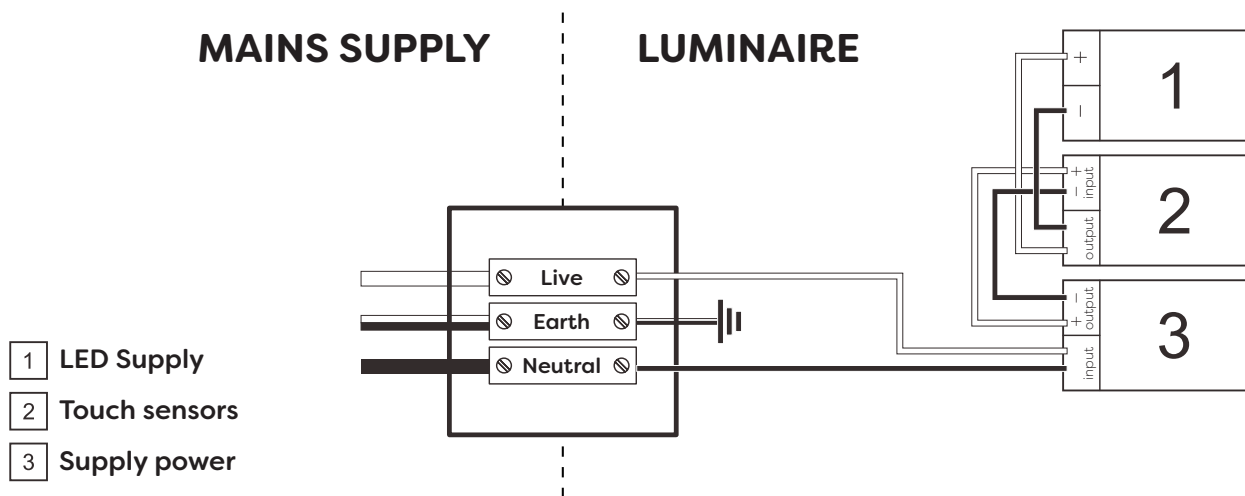

Technical Details

Schematic Diagram

YW-LQ602

Mirror Weight (kg)	6.20kg
Mirror+Box Weight (kg)	7.90kg
Light Source	LED
Light source average span	50K HOURS
Total Rated Wattage (W)	14W
Lumens (Lm)	1600
Kelvins (K)	6000K

FEATURES
TOUCH SWITCH
DIMMING
ACRYLIC

Technical Details

Data Reference

Front view

Side view

Back view

Bottom view