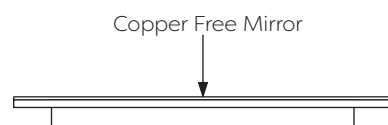

Technical Details

Schematic Diagram

YW-LQ602

Mirror Weight (kg)	6.20kg
Mirror+Box Weight (kg)	7.90kg
Light Source	LED
Light source average span	50K HOURS
Total Rated Wattage (W)	14W
Lumens (Lm)	1600
Kelvins (K)	6000K

FEATURES
TOUCH SWITCH
DIMMING
ACRYLIC

Technical Details

Data Reference

Front view

Side view

Back view

Bottom view